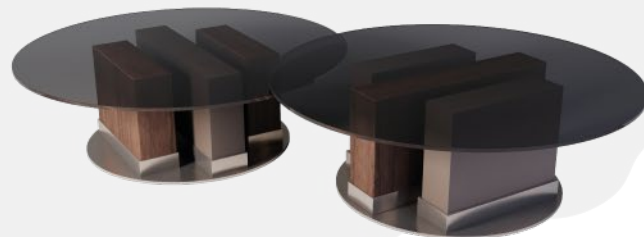

DANCE OF WOOD,
GLASS AND METAL

STATU

COFFEE TABLE

Statu Collection

Maestry in Every Detail

This set of two coffee tables is designed to add instant luxury and modernity to your living space. Created with a bold blend of textures and materials, these pieces create a sculptural effect in the center of your living room.