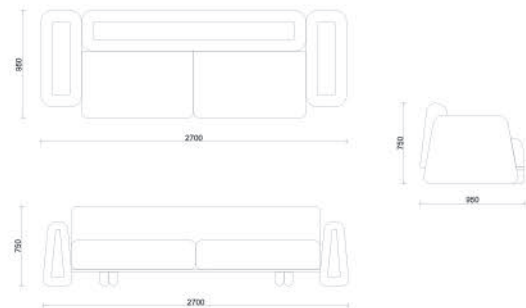

SOFA | LARGE |

MILA Collection

Comfort You'll Want to Touch

Designed to add instant warmth and modern elegance to your living space, this cloud-soft armchair brings a peaceful atmosphere to your home with its inviting boucle texture and natural cream color.