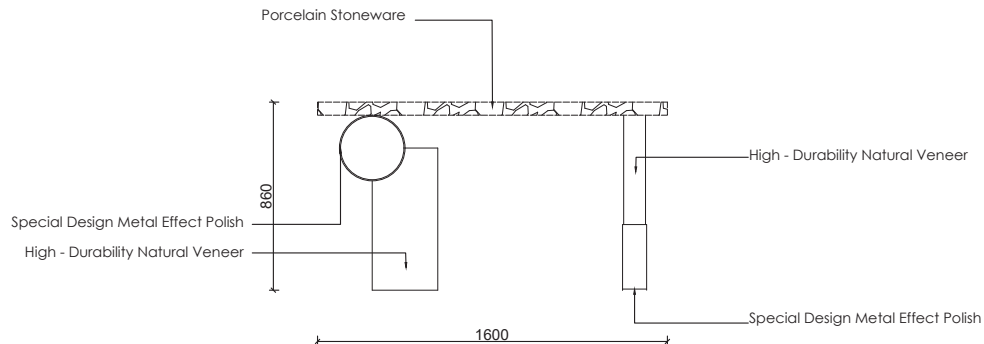

MINIMALIST DETAILS,
MAXIMUM IMPACT

DRESSER

Fair Collection

Industrial Elegance

The dresser boasts a unique structure that combines aesthetics and durability. Its dark, strikingly veined marble/stone surface is supported by a modern and dynamic metal leg design. The rounded support leg adds a sculptural touch, while the geometric, minimalist metal base provides balance.