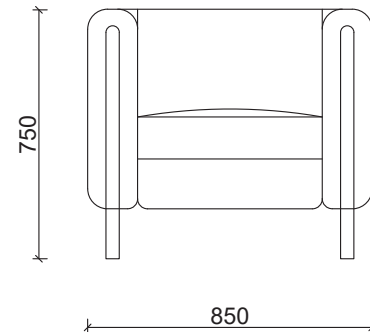

BERGERE

Terra Collection

Natural texture, modern stance

It boasts an elegant design that combines modern lines with natural textures. Its curved form enhances seating comfort, while its densely textured fabric creates a warm and inviting atmosphere. The dark wood details used on the side panels add both elegance and durability.