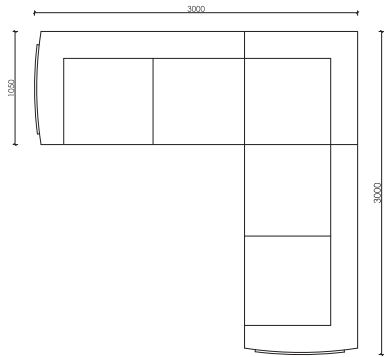

Comfort and Elegance
MEET IN YOUR CORNER

TUNA

CORNER | LARGE |

Tuna Collection

Unlimited Comfort with Luxury Touches

Its slim, modern body design blends seamlessly with contemporary interiors. Its ergonomic L-shaped design is ideal for large families and those who enjoy entertaining guests. Its deep seat cushions and backrests have been carefully designed to provide maximum comfort.