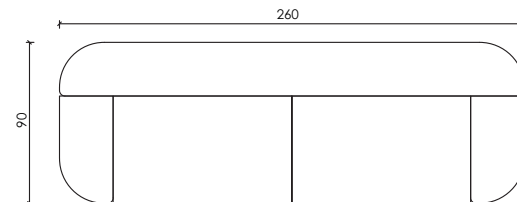

SOFA | LARGE |

North Collection

A Touch Beyond the Ordinary

It reimagines your living space by combining modern lines and superior comfort. With its eye-catching details and warm texture, it's poised to become the most inviting piece in your home.