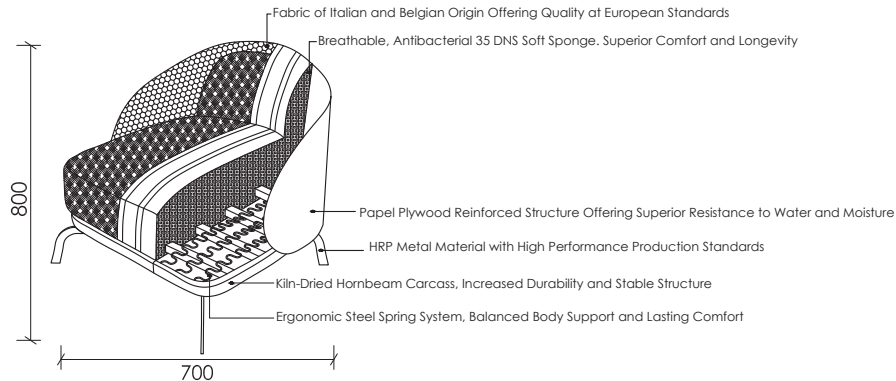

DESIGN MEETS
COMFORT

BROWN

BERGERE

Brown Collection

Rediscover the Art of Sitting

This armchair, which transforms ergonomics into an artistic form with its reclining angle, completely changes the perception of the classic wingback chair with its back and seat surface consisting of thick, cylindrical (balloon) filling elements. The voluminous padding is individually designed to conform to your body and provide unexpected support and comfort.