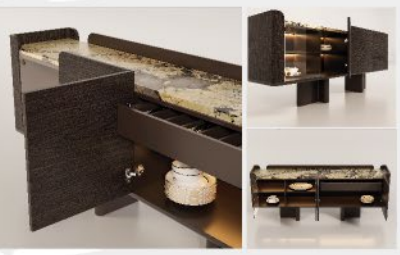

CONSOLE

Benny Collection

Come with Luxury Textures

Designed to add a sophisticated touch to your living space, this product combines strong and elegant lines with carefully selected materials to create both a functional storage solution and an eye-catching decorative piece in your home.