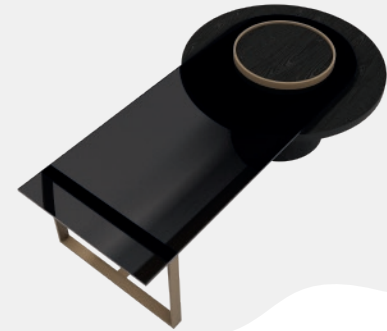

THE FOCAL POINT
OF YOUR SPACE

COFFEE TABLE

MILA Collection

Geometric Elegance

A multi-layered and sophisticated design that elevates living room aesthetics to a whole new level. Combining the sharp lines of a rectangle with the fluidity of a circular form, this coffee table is a perfect example of geometric contrast. Its glossy dark surface adds a touch of luxury, while its slender gold metal legs add a modern lightness and sparkle to the design.