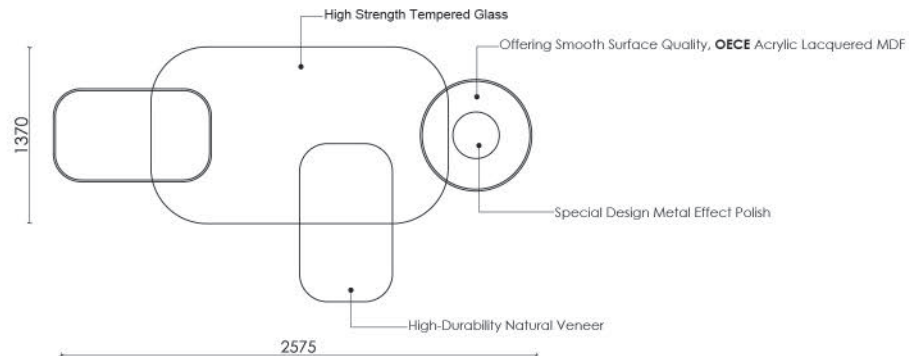

COFFEE TABLE

Benny Collection

Dynamism Born from Parts. Movement at the Center

This design is a contemporary coffee table solution that creates a dynamic look by combining different heights, shapes and materials, instead of the classic one-piece center table. It has a lower and longer, rectangular form that can be used adjacent to the main coffee table or separately.