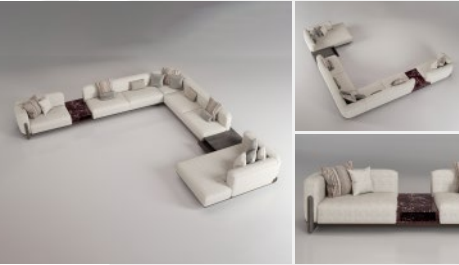

CORNER | X-LARGE |

North Collection

Luxury Shaped to Your Needs

Designed specifically for large families and those who love to socialize, NORTH redefines modern luxury and unlimited comfort. With its modular structure and eye-catching integrated details, it's ready to become the undisputed focal point of your living room.