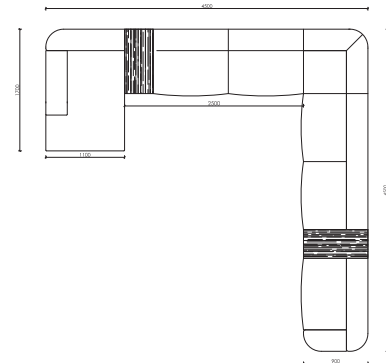

CORNER | X-LARGE |

North Collection

Luxury Shaped to Your Needs

Designed specifically for large families and those who love to socialize, NORTH redefines modern luxury and unlimited comfort. With its modular structure and eye-catching integrated details, it's ready to become the undisputed focal point of your living room.