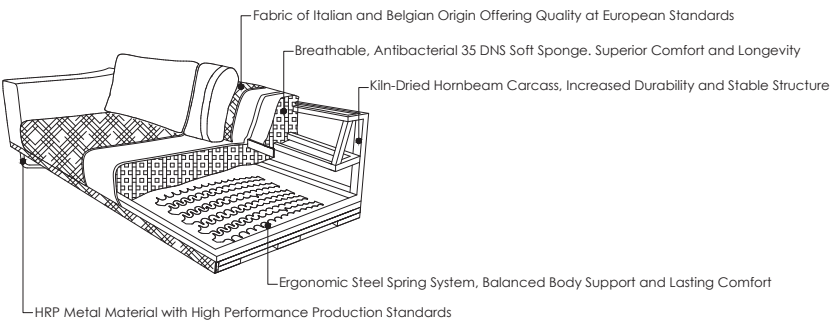

Redefine Your Living Space

MILA

CORNER | X-LARGE |

MILA Collection

Unlimited Comfort, Modular Freedom

A modular, luxurious experience designed for large families and those who love to socialize. This unique design, with each piece movable independently, offers the freedom to easily rearrange your seating arrangement to meet your immediate needs.