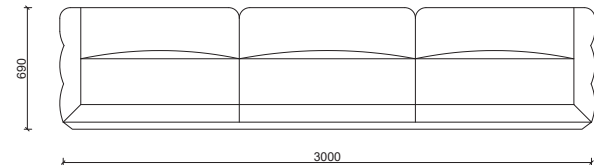

PERFECT FIT FOR THE SPACE,
Personal Luxury

CORNER | X-LARGE |

Terra Collection

Create Your Own Comfort

It offers superior comfort and unparalleled design flexibility for contemporary living spaces. Different seating units, corner pieces, and integrated coffee tables allow you to create unlimited variety according to the shape of your space and your needs.