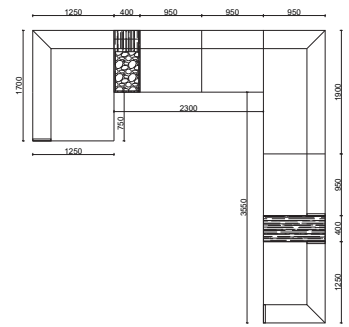

*Whatever your view.
You peace is here.*

CORNER | X-LARGE |

Contra Collection

Comfort is on the Corner

This modern and spacious corner sofa set combines comfort and functionality in a stylish design. Its high-quality fabric in neutral tones and ergonomic design guarantees maximum comfort for your family and guests.