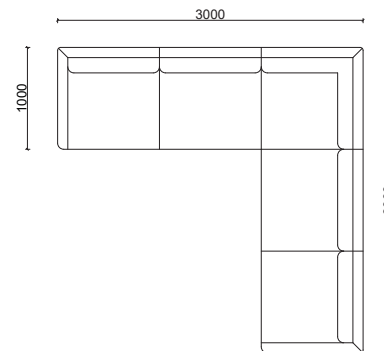

*The New Center of
Your Living Space*

CORNER | RELAX |

Terra Collection

Comfort Hidden in Details

A dark wood coffee table, artfully positioned between the armrests and seating area, provides a practical space. Perfect for holding drinks, books, or decorative items, this functional addition eliminates the need for a separate coffee table and creates a homely look.