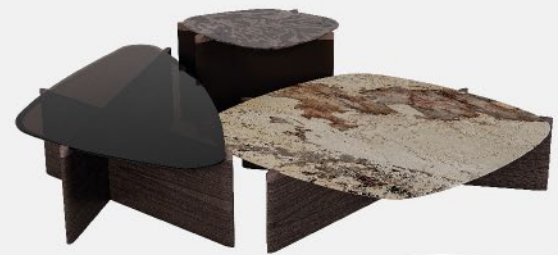

Artistic Movement
IN LIVING SPACES

COFFEE TABLE

Terra Collection

The New Focal Point of Your Space

Designed to add depth and sophisticated dynamism to your living space. This set, comprised of three separate pieces in different materials, colors, and heights, offers the user both an aesthetic appeal and maximum flexibility.