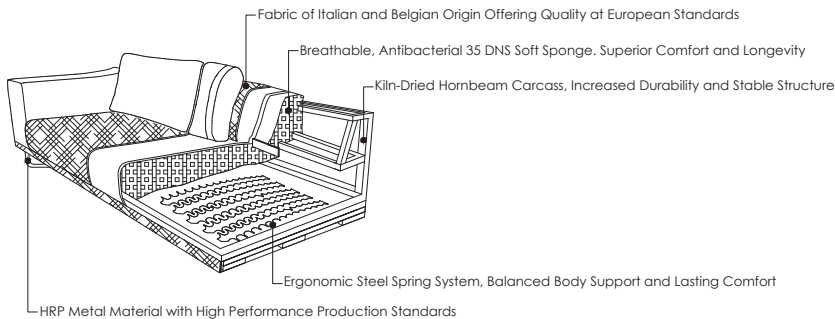

PERFECT FIT FOR THE SPACE,
Personal Luxury

CORNER | X-LARGE |

Terra Collection

Create Your Own Comfort

It offers superior comfort and unparalleled design flexibility for contemporary living spaces. Different seating units, corner pieces, and integrated coffee tables allow you to create unlimited variety according to the shape of your space and your needs.