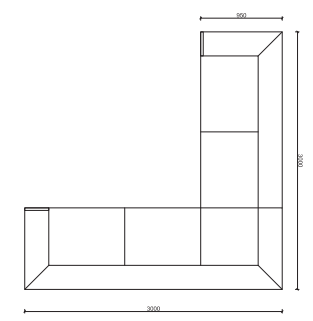

CORNER | LARGE |

Contra Collection

Natural Touch, Timeless Comfort

This luxurious corner sofa elevates your living space with its sophisticated design and unparalleled craftsmanship. Its elegantly curved lines, dark wood accents, and natural stone/marble details on the base evoke a modern work of art.