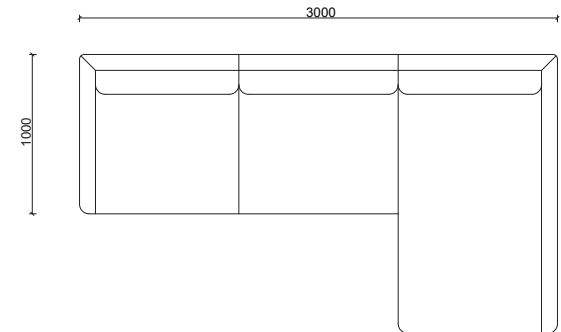

*The New Center of
Your Living Space*

CORNER | RELAX |

Terra Collection

Comfort Hidden in Details

A dark wood coffee table, artfully positioned between the armrests and seating area, provides a practical space. Perfect for holding drinks, books, or decorative items, this functional addition eliminates the need for a separate coffee table and creates a homely look.