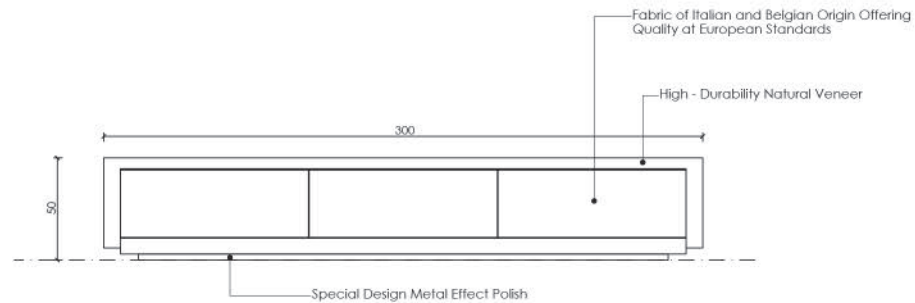

j u s t f o r y o u !

NORTH COLLECTION

Life is a stage.
YOUR CURTAIN

TV UNIT

North Collection

The Focal Point of Your Living Space

This modern TV unit adds a touch of sophistication to your living spaces with its minimalist design. It provides the perfect frame for your widescreen TV, while the integrated shelves on the sides provide organized storage for your media players, game consoles, or decorative items.