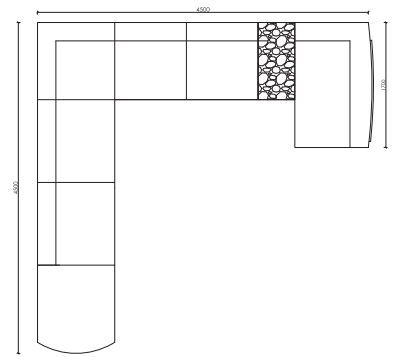

Comfort and Elegance
MEET IN YOUR CORNER

TUNA

CORNER | LARGE |

Tuna Collection

Unlimited Comfort with Luxury Touches

Its slim, modern body design blends seamlessly with contemporary interiors. Its ergonomic L-shaped design is ideal for large families and those who enjoy entertaining guests. Its deep seat cushions and backrests have been carefully designed to provide maximum comfort.