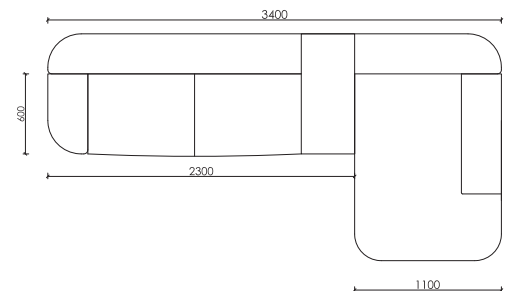

Comfort and Practicality
MEET IN THE CORNER

CORNER | RELAX

North Collection

Comfort with Every Detail Considered

It combines the elegance and functional intelligence required by modern living. With its optimized dimensions of 300x170 cm, it offers a spacious seating and relaxation experience even in narrow spaces, while making your life easier with its smart details.