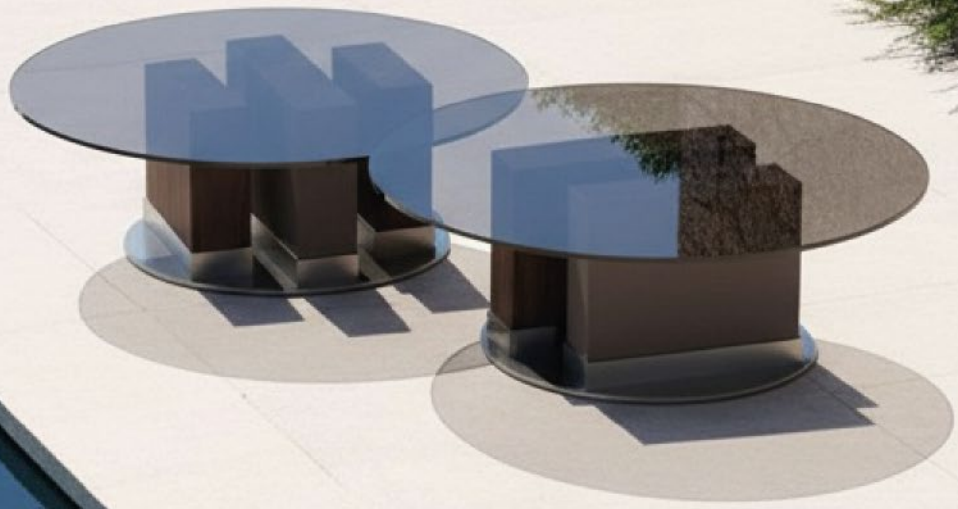

DANCE OF WOOD,
GLASS AND METAL

STATU