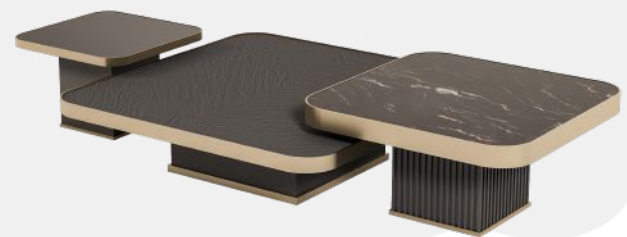

*A work of art on every surface
beautify your space*

TUNA

COFFEE TABLE

Tuna Collection

The New Center of Your Living Space. Layered Elegance

This luxurious and dynamic coffee table set is a layered, multi-surface work of art designed for modern interiors. The fluid composition of three distinct pieces of varying heights, sizes, and surface textures adds an instant touch of sophistication to your living space.