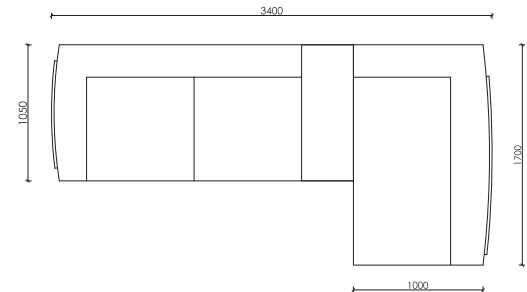

WITH CORNER
AND COFFEE TABLE

CORNER | RELAX|

Tuna Collection

Your Inspiring Corner

This carefully designed corner sofa set for living spaces transforms the atmosphere of your home by combining comfort and aesthetics. Offering a spacious and inviting seating area, this model is an ideal solution for both large families and those who enjoy hosting guests. The biggest advantage of this corner set is the coffee table detail expertly integrated between the seating units.