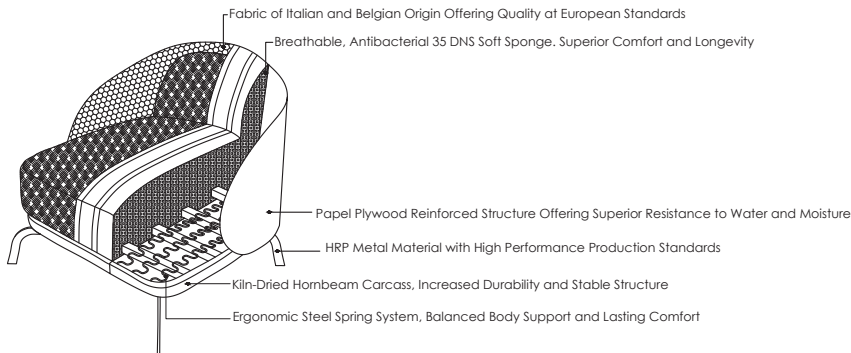

THE PEAK OF SINGLE COMFORT

BERGERE

Contra Collection

Minimalist Lines

These elegant armchairs are the perfect embodiment of modern and sophisticated design. Their sharp, minimalist lines, combined with their stylish dark wood or metal frame, add a touch of class to your living space.