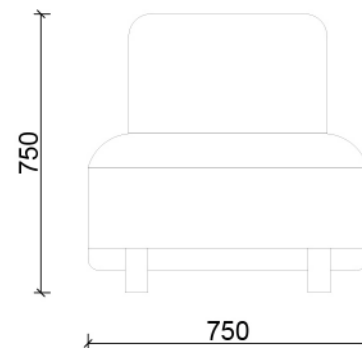

BERGERE

Green Collection

Elegance, Redefined

Offering a perfect blend of minimalism and comfort, the green armchair adds a sophisticated touch to your living spaces. Reinterpreting the traditional armchair form with a modern approach, this design promises both eye-catching aesthetics and a unique seating experience.