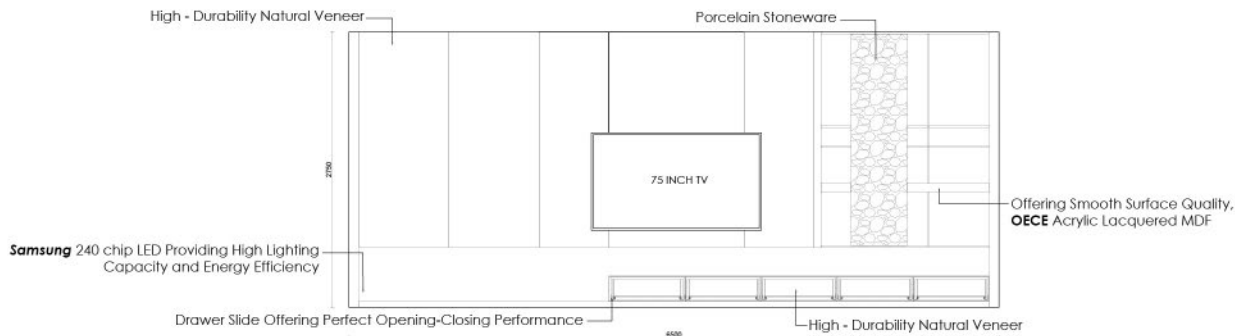

TV UNIT

Fair Collection

Your Home's Work of Art

Cleverly designed closed storage areas ensure your living space remains organized, while a custom-lit niche provides the ideal stage for displaying your most treasured possessions. The natural stone/marble texture in golden hues and the warm LED lighting line instantly add depth and sophistication to the space.