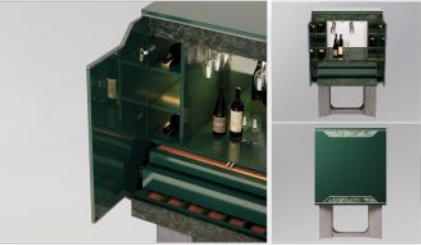

BAR CABINET

Contra Collection

Break the Rules, Create Your Style

The cabinet's body is finished in a rich, rich emerald green. This color choice symbolizes luxury, nobility, and the depth of nature. The natural stone sections and main body are accented with a shiny metallic frame.