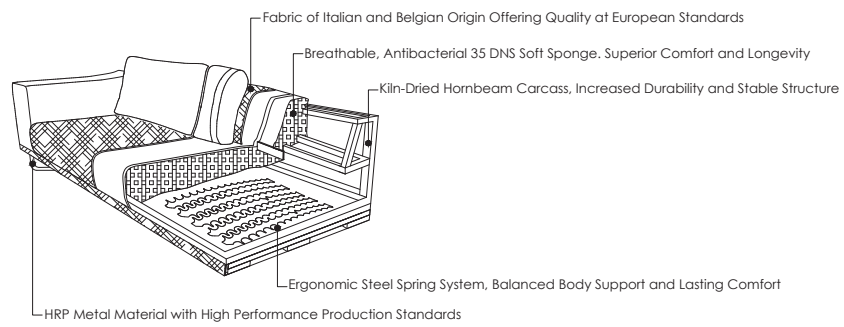

Comfort and Elegance
MEET IN YOUR CORNER

TUNA

CORNER | LARGE |

Tuna Collection

Unlimited Comfort with Luxury Touches

Its slim, modern body design blends seamlessly with contemporary interiors. Its ergonomic L-shaped design is ideal for large families and those who enjoy entertaining guests. Its deep seat cushions and backrests have been carefully designed to provide maximum comfort.