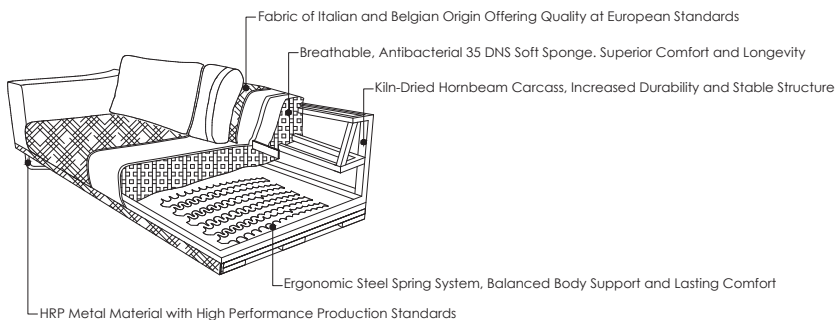

Comfort and Practicality
MEET IN THE CORNER

CORNER | RELAX

North Collection

Comfort with Every Detail Considered

It combines the elegance and functional intelligence required by modern living. With its optimized dimensions of 300x170 cm, it offers a spacious seating and relaxation experience even in narrow spaces, while making your life easier with its smart details.