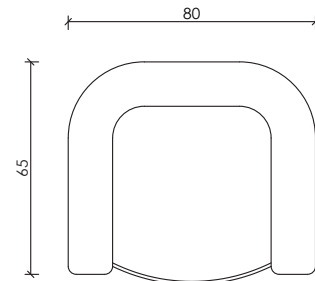

BERGERE

North Collection

A Single Touch That Adds Identity to a Place

With its bold, fluid forms and artistically patterned fabric, it's more than just a seating unit; it's a design statement that will become the focal point of your living space. This unique design embraces you ergonomically, adding a dynamic energy to any space.