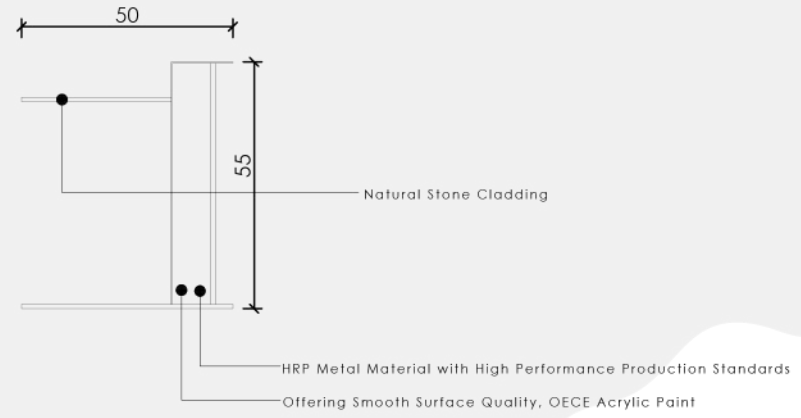

TOUCHES THAT COMPLETE THE SPACE

Tuna Collection

Side table