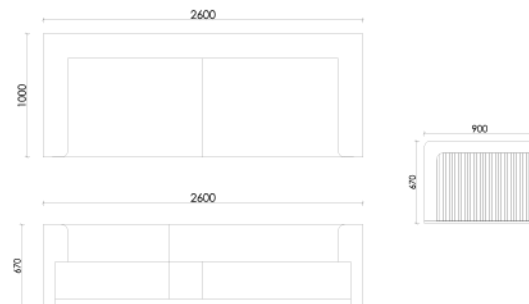

SOFA | LARGE |

Statu Collection

Make Every Moment Special

This sofa, which maximizes comfort in living spaces with its modern, wide and inviting form, offers both an aesthetic and functional experience with its balanced proportions, deep seating and soft textured fabric.