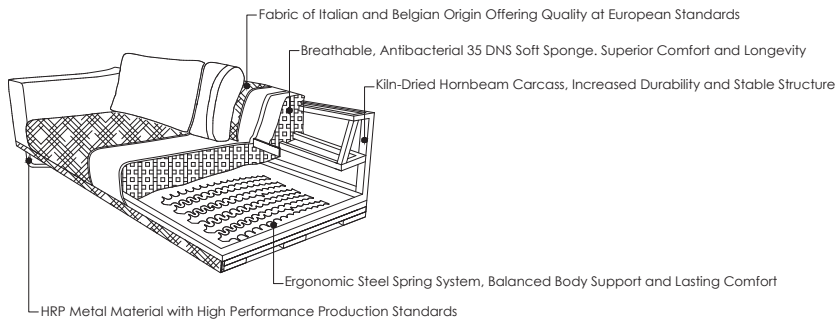

*Infinite Comfort.
Infinite Style*

CORNER | X-LARGE |

Statu Collection

Beyond Your Living Room

This corner sofa system is designed for large families, those who enjoy entertaining guests, or simply those seeking maximum comfort and style in their homes. Its modular design allows it to be reconfigured to meet the needs of your living space, and its integrated solutions add convenience to your life.