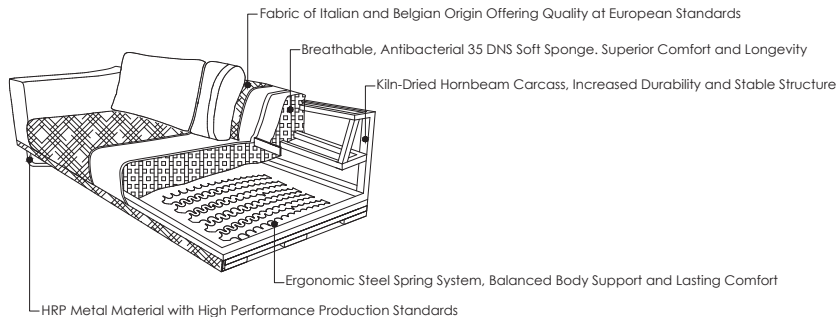

SOFA | LARGE |

Contra Collection

The Peace of Nature, at the Heart of Modern Luxury

By combining the warmth of natural wood with modern design lines, it adds both elegance and comfort to your living spaces. The dark woodgrain details on the sides and the elegant green marble or natural stone accents on the bottom give the product a unique character and a natural aesthetic.