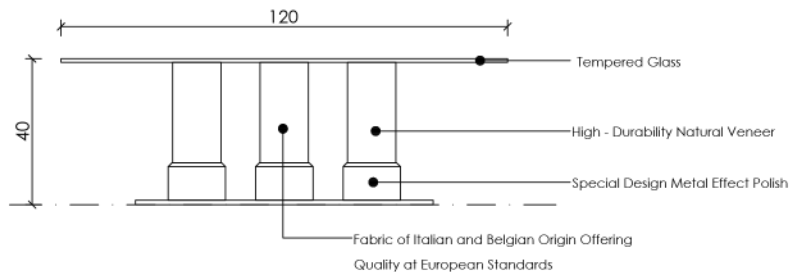

DANCE OF WOOD,
GLASS AND METAL

STATU

COFFEE TABLE

Statu Collection

Maestry in Every Detail

This set of two coffee tables is designed to add instant luxury and modernity to your living space. Created with a bold blend of textures and materials, these pieces create a sculptural effect in the center of your living room.