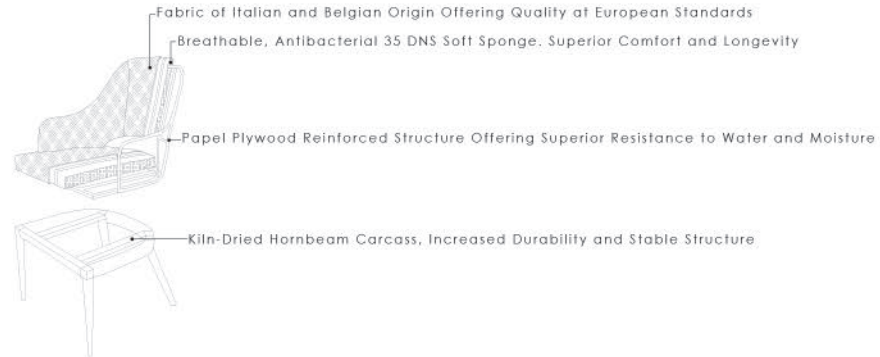

THE COMPLEMENT OF
QUIET ELEGANCE

CHAIR

North Collection

An Invitation to Comfort in Every Detail

This chair, with its soft lines and elegant form, offers both an aesthetic and functional solution for modern spaces. Its semi-oval back design gently embraces the sitter, providing ergonomic support.