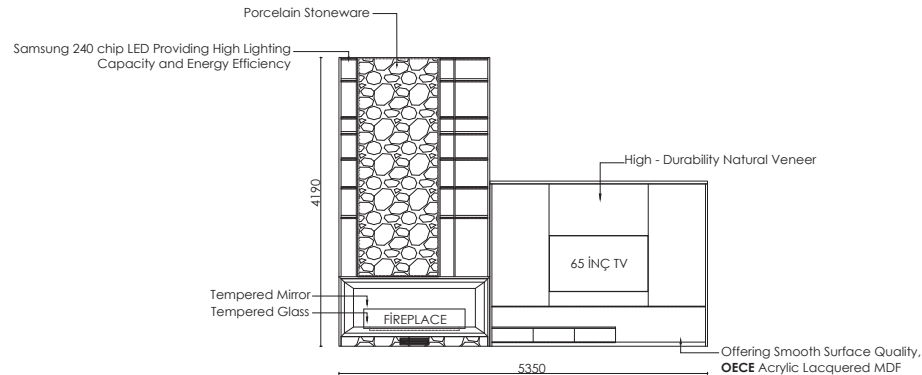

TV UNIT

Terra Collection

Luxury TV Unit with a Minimalist Touch

This contemporary console or TV unit combines the elegance of deep black with minimalist lines, adding a sophisticated touch to your space. Its wide, flat top provides ideal space for decorative objects and doubles as a stylish TV stand, making it a perfect choice for modern living spaces.