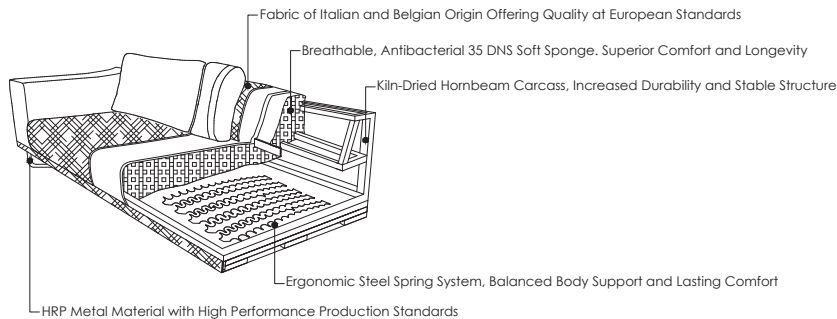

TERRA

PERFECT FIT FOR THE SPACE,
Personal Luxury

CORNER | X-LARGE |

Terra Collection

Create Your Own Comfort

It offers superior comfort and unparalleled design flexibility for contemporary living spaces. Different seating units, corner pieces, and integrated coffee tables allow you to create unlimited variety according to the shape of your space and your needs.