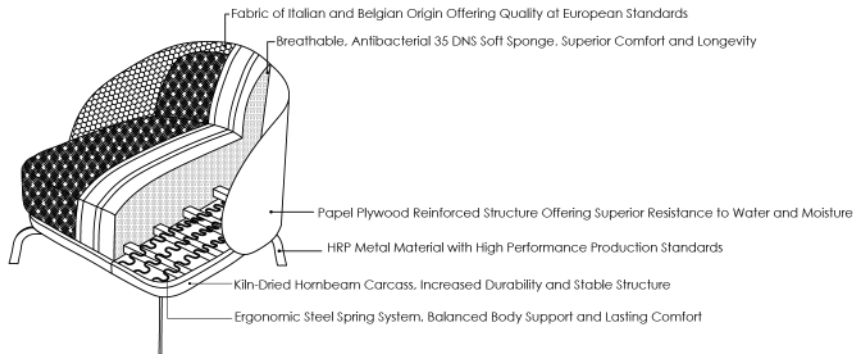

Unique Form.
UNRIVALED COMFORT

BERGERE

Statu Collection

The Circular Expression of Comfort

It transcends the classic understanding of seating furniture, creating a modern sculptural form in your space. Meticulously designed in every detail, this piece is ideal for those seeking both aesthetics and functionality.