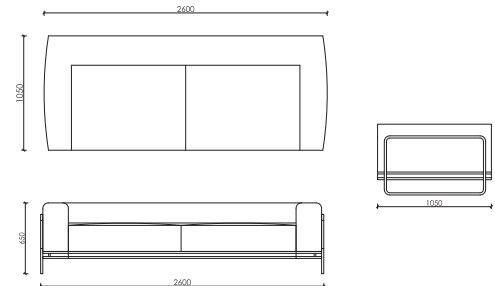

SOFA | LARGE |

Tuna Collection

Not just a sofa, but the signature of your living space

This modern and sophisticated three-seater sofa combines contemporary lines with high comfort, adding an elegant touch to living spaces. Its main body is upholstered in a durable, melange-textured fabric in light gray tones, adding visual richness.