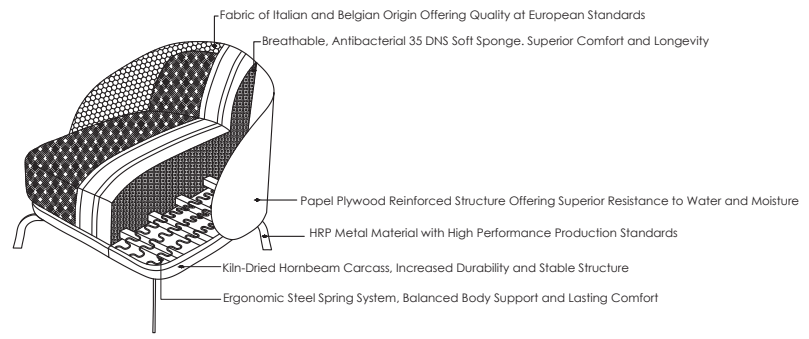

*A touch of peace to
your living space*

BERGERE

Tuna Collection

Elegance of Form, Quality of Material

This armchair, where minimalist design meets warm details, offers the perfect balance for modern living spaces. The combination of high-quality mélangé fabric and soft, supportive neck support transforms an ordinary seating experience into a moment of luxurious relaxation.