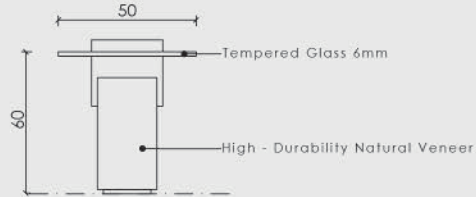

TOUCHES THAT COMPLETE THE SPACE

North Collection

Side table 1