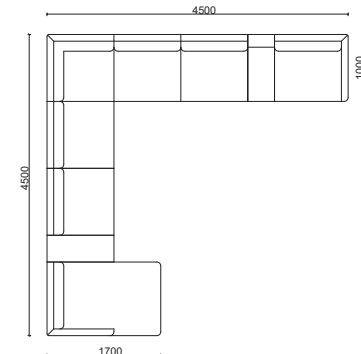

CORNER | X-LARGE |

Terra Collection

Create Your Own Comfort

It offers superior comfort and unparalleled design flexibility for contemporary living spaces. Different seating units, corner pieces, and integrated coffee tables allow you to create unlimited variety according to the shape of your space and your needs.