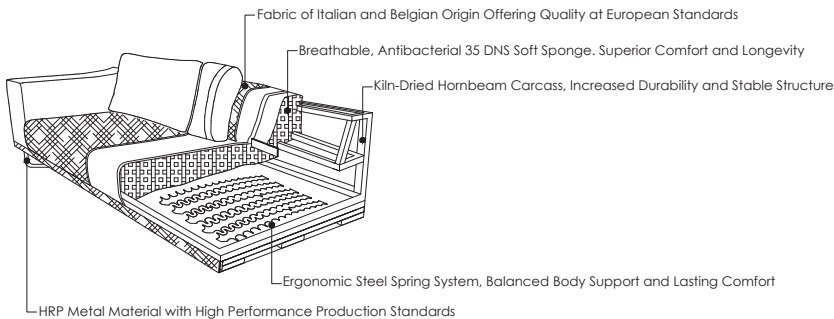

*We Redesigned the
Art of Sitting*

NORTH

CORNER | X-LARGE |

North Collection

Luxury Shaped to Your Needs

Designed specifically for large families and those who love to socialize, NORTH redefines modern luxury and unlimited comfort. With its modular structure and eye-catching integrated details, it's ready to become the undisputed focal point of your living room.