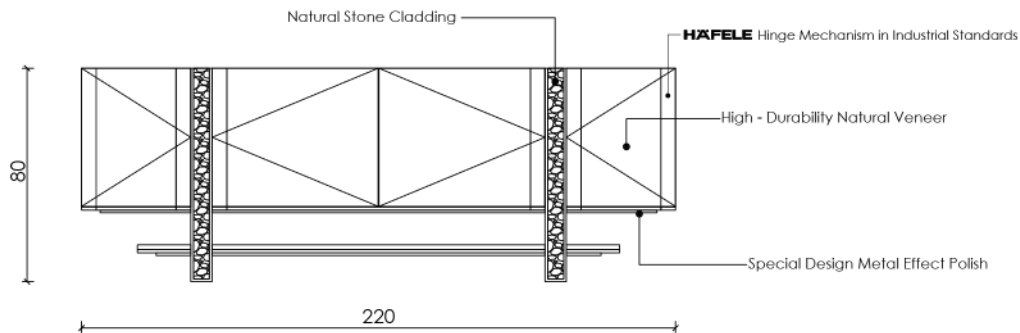

TOUCH OF NATURE,
EXPRESSION OF ART

CONTRA

CONSOLE

Contra Collection

Luxury Hidden in Details

The most striking feature of the console's design is the vertical panels of natural green marble that separate the modular sections and continue across the top. The marble's distinctive wavy veins contrast with the straight lines of the wood, creating a sophisticated and artistic depth.