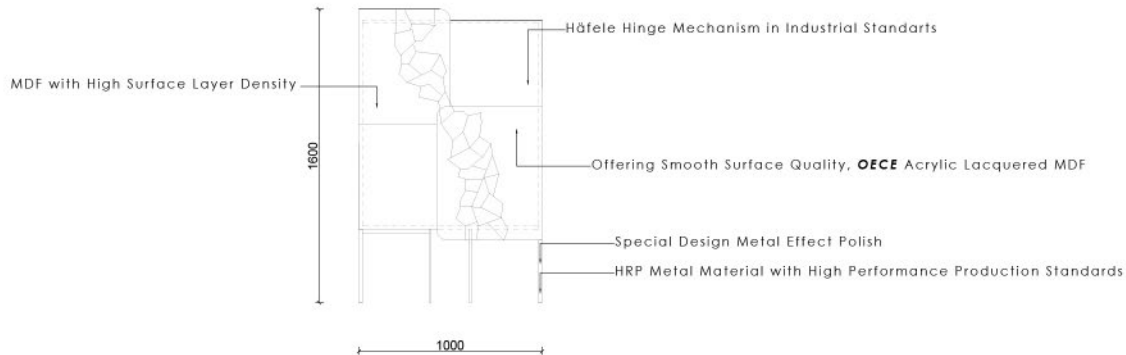

BAR CABINET

Terra Collection

The Elegance of Details
A statement piece of furniture that combines the traditional bar concept with a modern, art-inspired aesthetic. Its eye-catching design transforms it from ordinary storage space into a focal point in your space. It adds modern dynamism with its rounded lines and asymmetrical design.