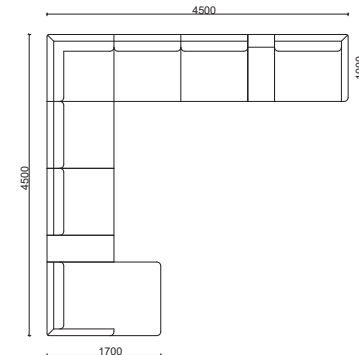

PERFECT FIT FOR THE SPACE,
Personal Luxury

CORNER | X-LARGE |

Terra Collection

Create Your Own Comfort

It offers superior comfort and unparalleled design flexibility for contemporary living spaces. Different seating units, corner pieces, and integrated coffee tables allow you to create unlimited variety according to the shape of your space and your needs.