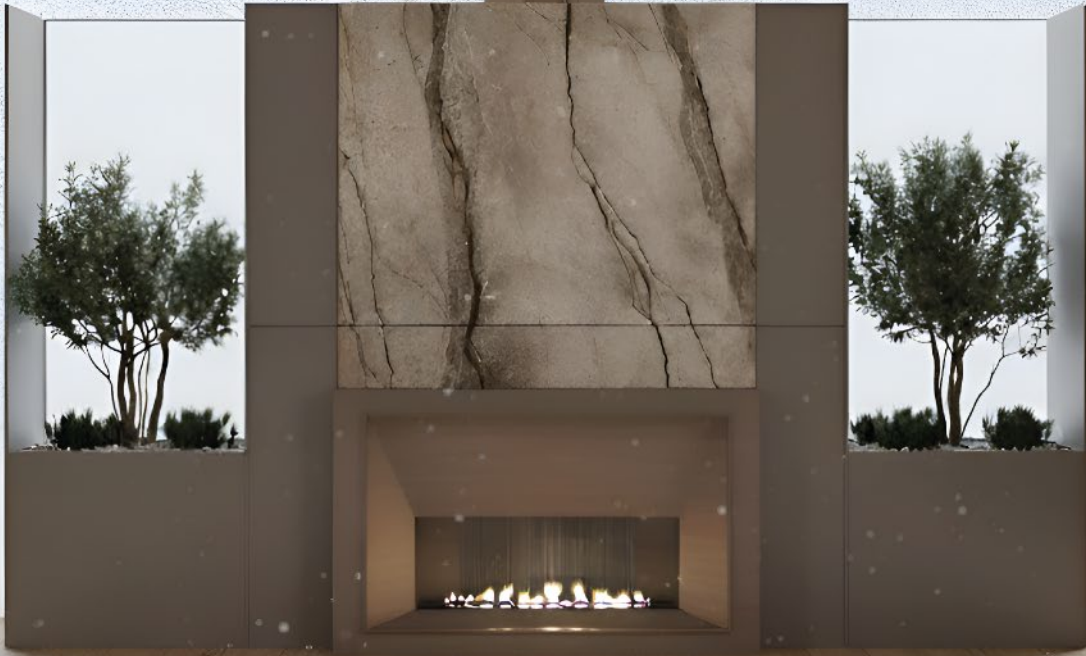

*Eternal Peace in
Your Winter Garden*

FAIR PROJECT FIREPLACE

Fair Collection

Balance and Elegance in Your Living Space

The design's strength lies in its masterful juxtaposition of the timeless luxury of a natural marble centerpiece with the warmth of the surrounding wood. The striking veining of the marble adds instant richness and depth to the space, while the timber frame surrounding the fireplace insert adds a welcoming touch to its modern lines.