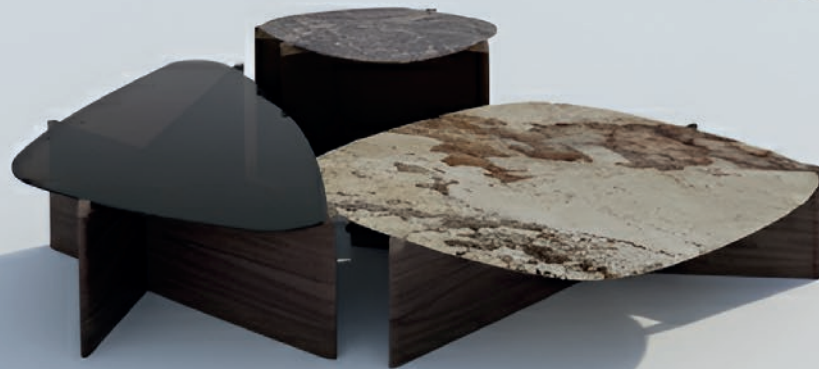

Artistic Movement
IN LIVING SPACES

TERRA