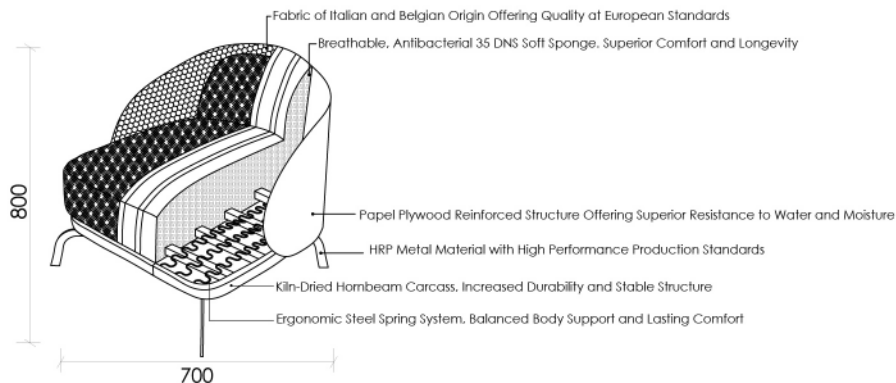

BERGERE

Green Collection

Elegance, Redefined

Offering a perfect blend of minimalism and comfort, the green armchair adds a sophisticated touch to your living spaces. Reinterpreting the traditional armchair form with a modern approach, this design promises both eye-catching aesthetics and a unique seating experience.