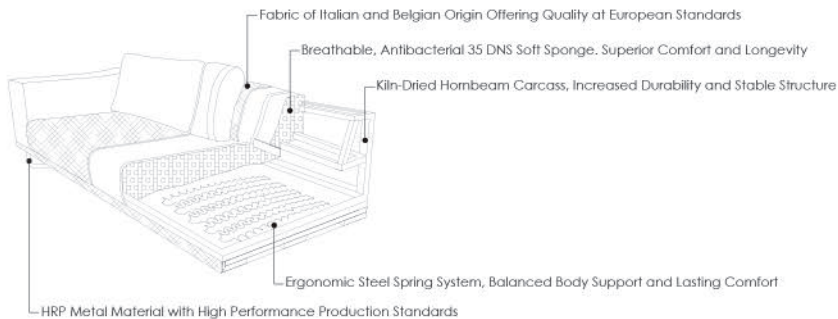

SOFA | LARGE |

MILA Collection

Comfort You'll Want to Touch

Designed to add instant warmth and modern elegance to your living space, this cloud-soft armchair brings a peaceful atmosphere to your home with its inviting boucle texture and natural cream color.