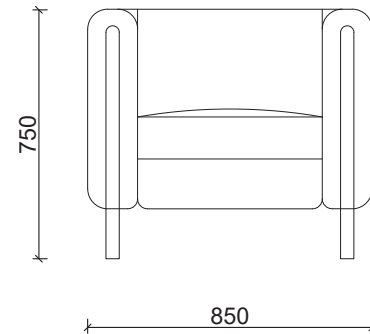

BERGERE

Terra Collection

Natural texture, modern stance

It boasts an elegant design that combines modern lines with natural textures. Its curved form enhances seating comfort, while its densely textured fabric creates a warm and inviting atmosphere. The dark wood details used on the side panels add both elegance and durability.