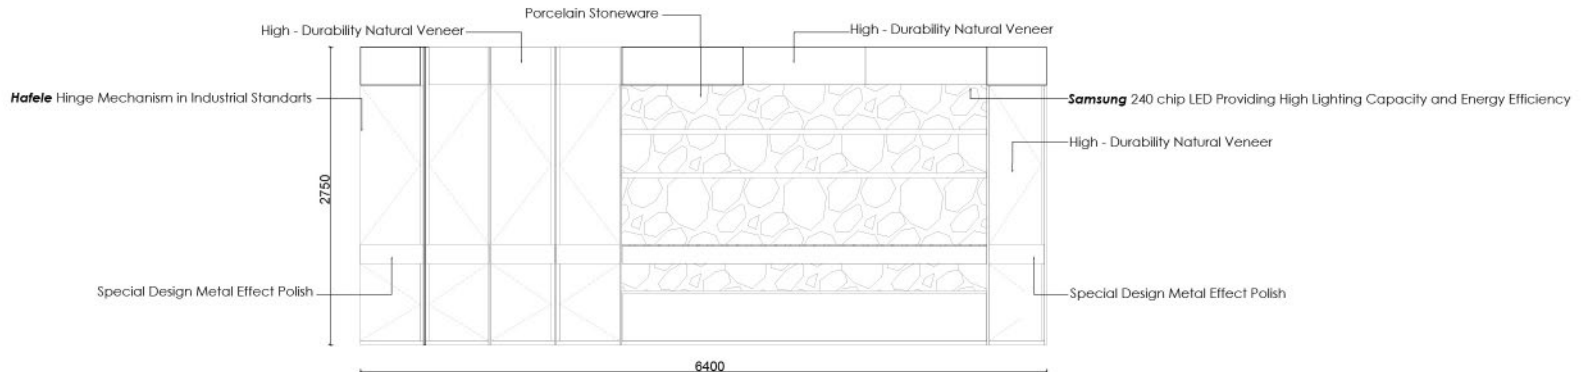

A Bar Experience Where Art
AND FUNCTIONALITY MEET

FAIR BAR CABINET

Fair Collection

Gorgeous Storage for Contemporary Spaces

Its contemporary and luxurious design combines storage with an artistic display area. It adds depth and character to your living space while also offering functional storage solutions. Much more than just a storage unit, it stands out as a functional art statement.