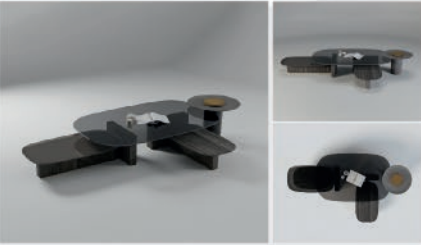

COFFEE TABLE

Benny Collection

Dynamism Born from Parts. Movement at the Center

This design is a contemporary coffee table solution that creates a dynamic look by combining different heights, shapes and materials, instead of the classic one-piece center table. It has a lower and longer, rectangular form that can be used adjacent to the main coffee table or separately.