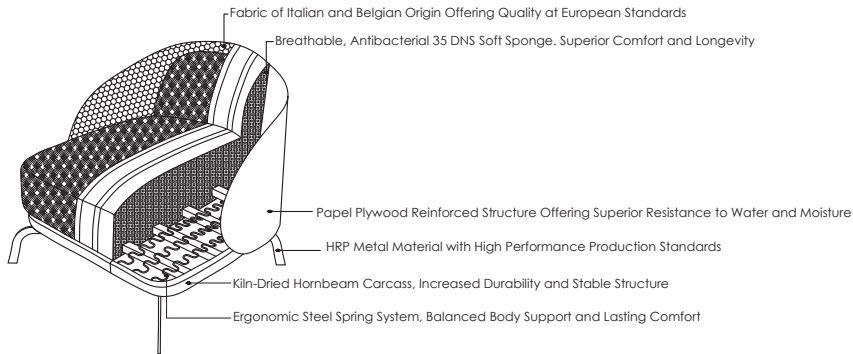

DESIGN MEETS
COMFORT

BROWN

BERGERE

Brown Collection

Rediscover the Art of Sitting

This armchair, which transforms ergonomics into an artistic form with its reclining angle, completely changes the perception of the classic wingback chair with its back and seat surface consisting of thick, cylindrical (balloon) filling elements. The voluminous padding is individually designed to conform to your body and provide unexpected support and comfort.