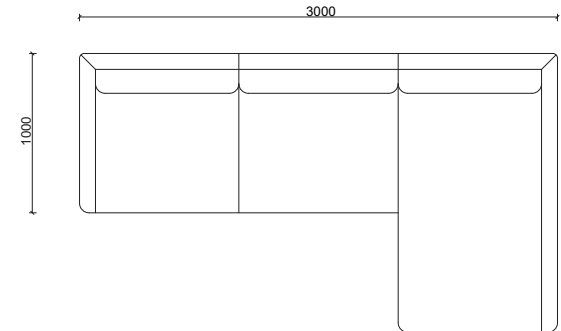

*The New Center of
Your Living Space*

CORNER | RELAX |

Terra Collection

Comfort Hidden in Details

A dark wood coffee table, artfully positioned between the armrests and seating area, provides a practical space. Perfect for holding drinks, books, or decorative items, this functional addition eliminates the need for a separate coffee table and creates a homely look.