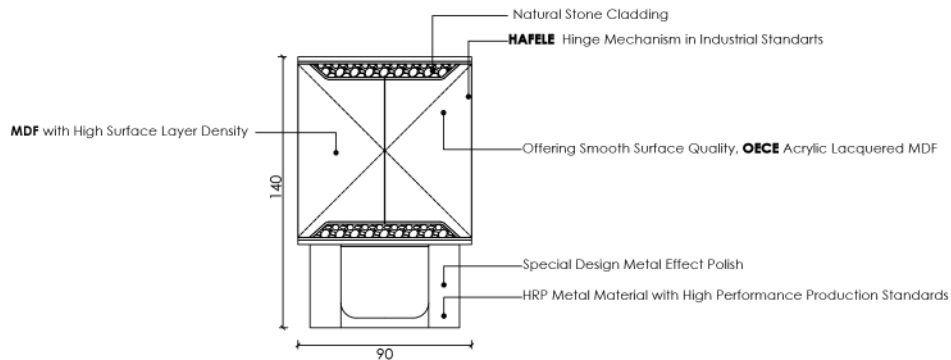

BAR CABINET

Contra Collection

Break the Rules, Create Your Style

The cabinet's body is finished in a rich, rich emerald green. This color choice symbolizes luxury, nobility, and the depth of nature. The natural stone sections and main body are accented with a shiny metallic frame.