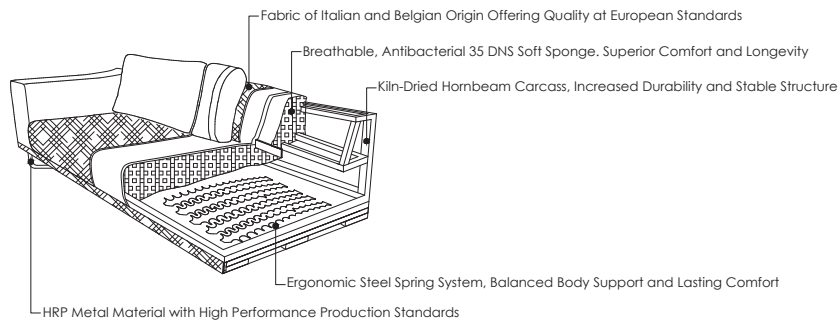

*The New Center of
Your Living Space*

CORNER | RELAX |

Terra Collection

Comfort Hidden in Details

A dark wood coffee table, artfully positioned between the armrests and seating area, provides a practical space. Perfect for holding drinks, books, or decorative items, this functional addition eliminates the need for a separate coffee table and creates a homely look.