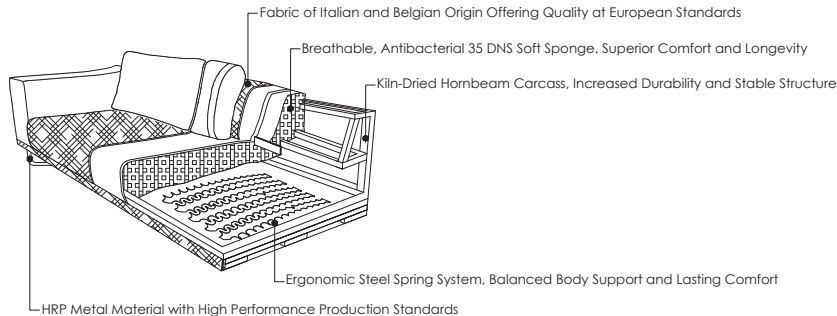

TERRA

PERFECT FIT FOR THE SPACE,
Personal Luxury

CORNER | X-LARGE |

Terra Collection

Create Your Own Comfort

It offers superior comfort and unparalleled design flexibility for contemporary living spaces. Different seating units, corner pieces, and integrated coffee tables allow you to create unlimited variety according to the shape of your space and your needs.