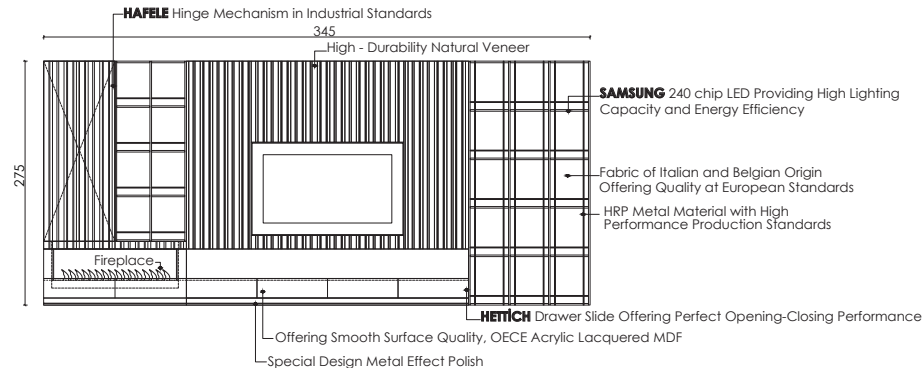

TV UNIT

Tuna Collection

The Focal Point of Your Living Space

This specially designed TV unit combines luxury, comfort and advanced functionality, becoming the focal point of your living room or lounge. This textured background adds depth and warmth to the space.