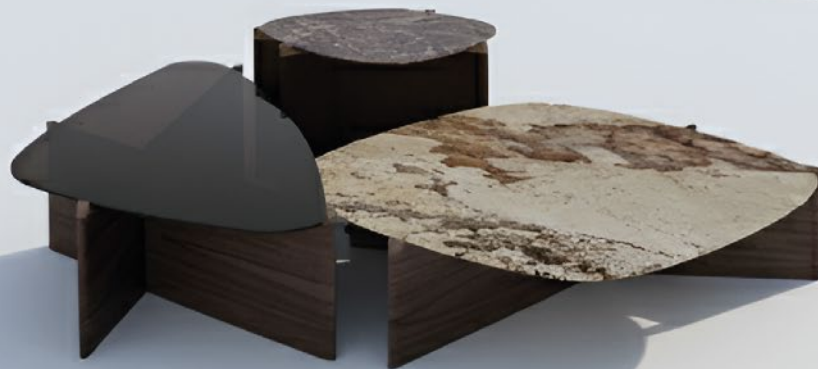

Artistic Movement
IN LIVING SPACES