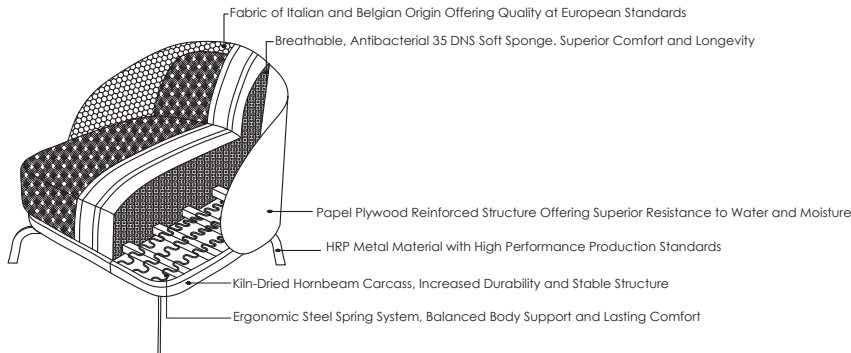

BERGERE

Green Collection

Elegance, Redefined

Offering a perfect blend of minimalism and comfort, the green armchair adds a sophisticated touch to your living spaces. Reinterpreting the traditional armchair form with a modern approach, this design promises both eye-catching aesthetics and a unique seating experience.