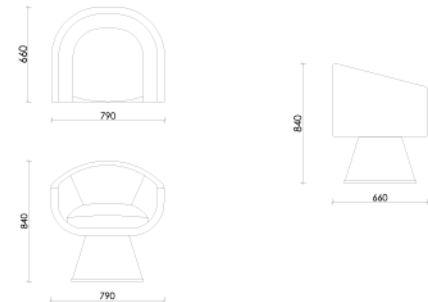

Unique Form.
UNRIVALED COMFORT

BERGERE

Statu Collection

The Circular Expression of Comfort

It transcends the classic understanding of seating furniture, creating a modern sculptural form in your space. Meticulously designed in every detail, this piece is ideal for those seeking both aesthetics and functionality.