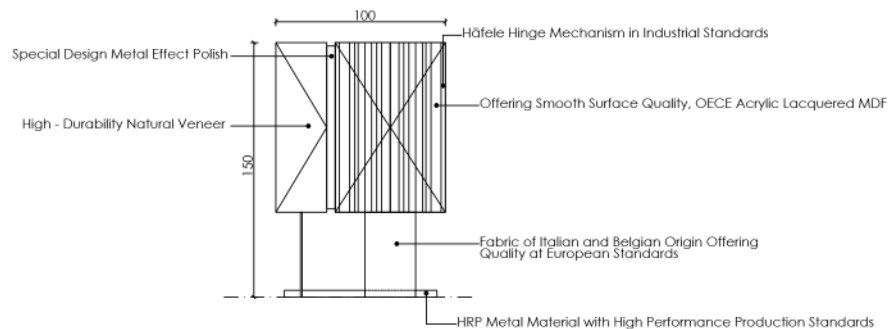

THE COMPLEMENT OF
QUIET ELEGANCE

STATU

BAR CABINET

Statu Collection

Minimalist Line, Maximalist Effect

Its slender metal legs and asymmetrical stance on its cylindrical base reflect the dynamism of modern art. While the doors offer a flawless and simple appearance when closed, they transform into an interior that reflects your personal taste when opened. Ideal for those who combine minimalism and luxury.