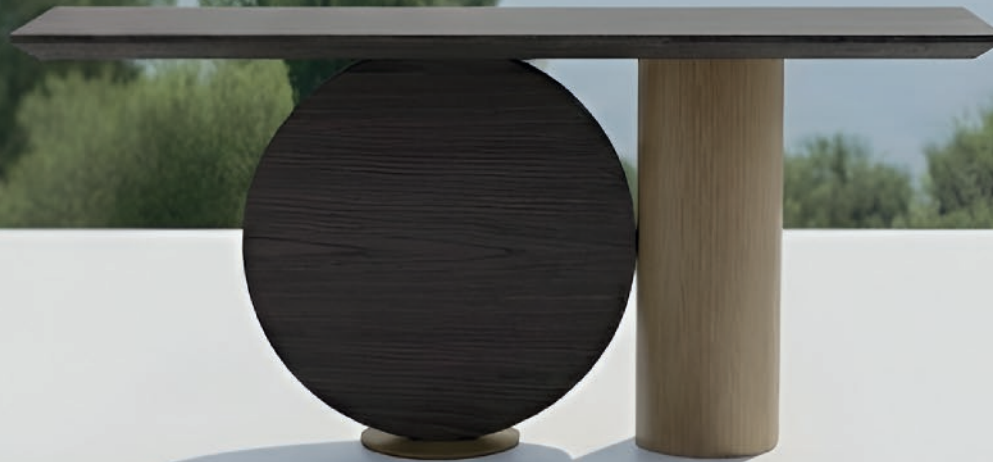

THE POINT WHERE GEOMETRY
TRANSFORMS INTO ART.

SENATO