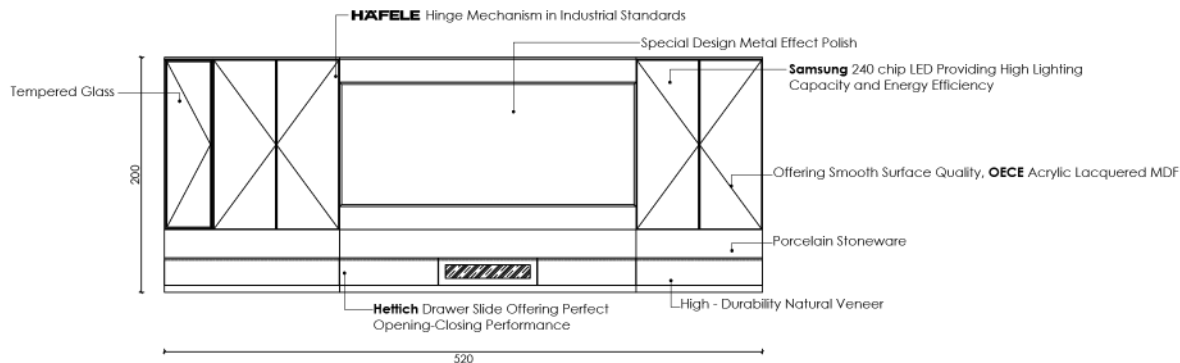

The Focal Point of Your Living Space

This modern TV unit adds a touch of sophistication to your living spaces with its minimalist design. It provides the perfect frame for your widescreen TV, while the integrated shelves on the sides provide organized storage for your media players, game consoles, or decorative items.