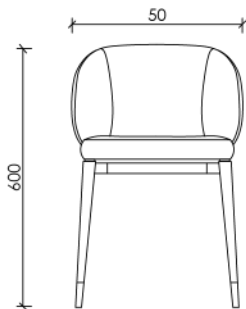

DESIGN THAT ADDS
VALUE TO YOUR SPACE

CONTRA

CHAIR

Contra Collection

Touch Your Space

The chair is a piece of furniture that embodies a modern and contemporary sense of luxury.

The design is notable for its dark, elegantly tapered wooden legs, while the small metal lugs at the ends add a refined and contemporary touch. This contrast enhances the piece's overall aesthetic.