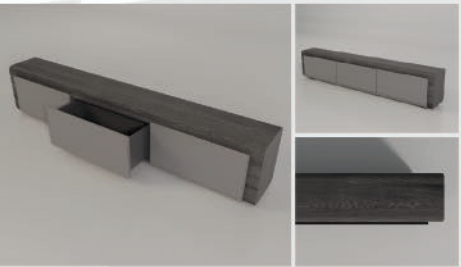

TV UNIT

North Collection

The Focal Point of Your Living Space

This modern TV unit adds a touch of sophistication to your living spaces with its minimalist design. It provides the perfect frame for your widescreen TV, while the integrated shelves on the sides provide organized storage for your media players, game consoles, or decorative items.