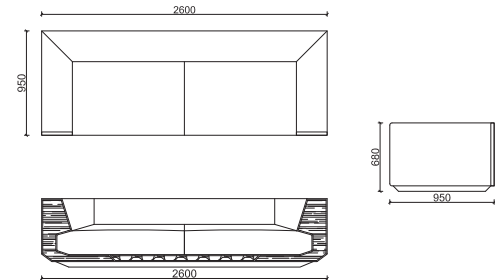

SOFA | LARGE |

Contra Collection

The Peace of Nature, at the Heart of Modern Luxury

By combining the warmth of natural wood with modern design lines, it adds both elegance and comfort to your living spaces. The dark woodgrain details on the sides and the elegant green marble or natural stone accents on the bottom give the product a unique character and a natural aesthetic.