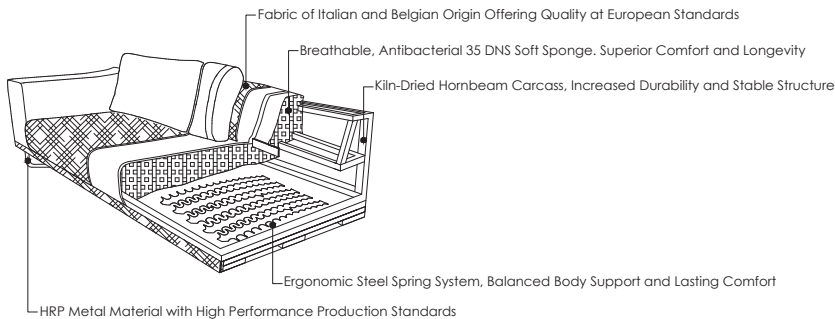

*The New Center of
Your Living Space*

CORNER | RELAX |

Terra Collection

Comfort Hidden in Details

A dark wood coffee table, artfully positioned between the armrests and seating area, provides a practical space. Perfect for holding drinks, books, or decorative items, this functional addition eliminates the need for a separate coffee table and creates a homely look.