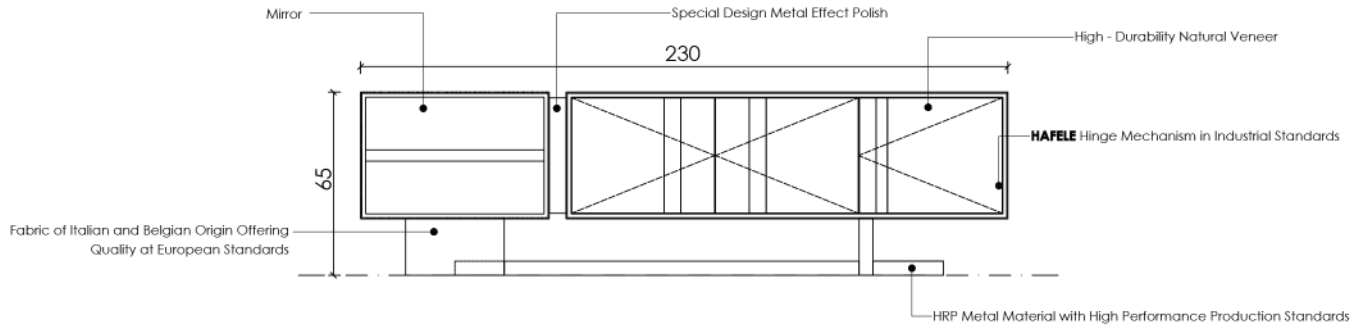

Special for You in
EVERY DETAIL

STATU

TV UNIT

Statu Collection

The Focal Point of Your Living Space

This modern TV unit adds a touch of sophistication to your living spaces with its minimalist design. It provides the perfect frame for your widescreen TV, while the integrated shelves on the sides provide organized storage for your media players, game consoles, or decorative items.