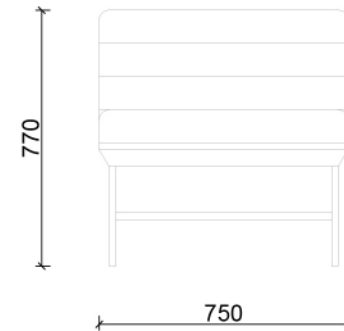

DESIGN MEETS
COMFORT

BROWN

BERGERE

Brown Collection

Rediscover the Art of Sitting

This armchair, which transforms ergonomics into an artistic form with its reclining angle, completely changes the perception of the classic wingback chair with its back and seat surface consisting of thick, cylindrical (balloon) filling elements. The voluminous padding is individually designed to conform to your body and provide unexpected support and comfort.