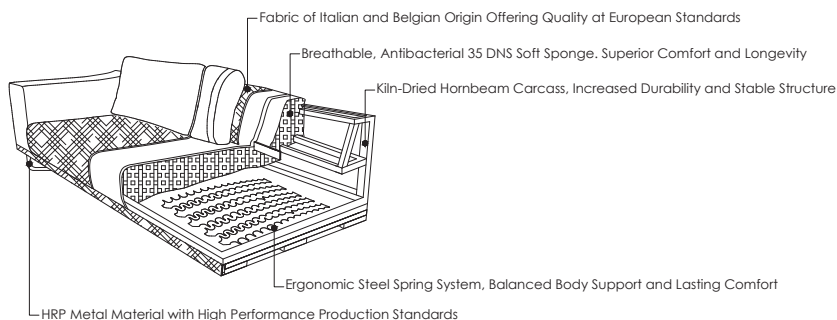

STATU

*Everything You Need
Is at Your Fingertips*

CORNER | RELAX|

Statu Collection

The Center of Efficient Comfort

Designed to meet the dynamic needs of modern living, it combines traditional comfort with innovative functionality, transforming your living room into a stylish and practical space.