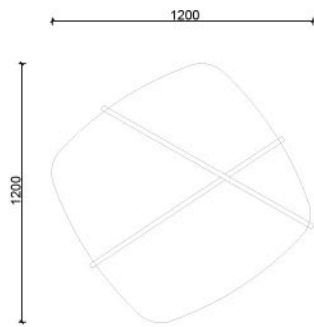

Artistic Movement
IN LIVING SPACES

COFFEE TABLE

Terra Collection

The New Focal Point of Your Space

Designed to add depth and sophisticated dynamism to your living space. This set, comprised of three separate pieces in different materials, colors, and heights, offers the user both an aesthetic appeal and maximum flexibility.