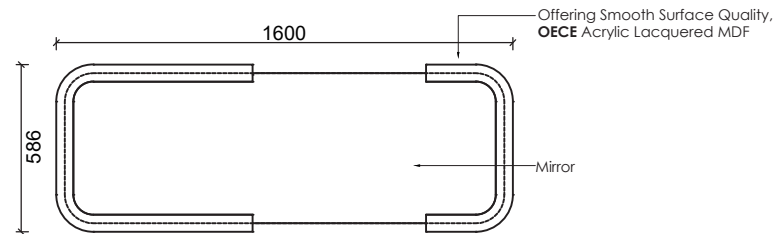

CONSOLE

Senato Collection

Elegance Hidden in Details

Its richly textured surface instantly adds depth and character to living spaces. Its low, powerful silhouette offers a minimalist aesthetic, while its spacious interior offers superior storage solutions in spaces like living rooms and dining rooms.