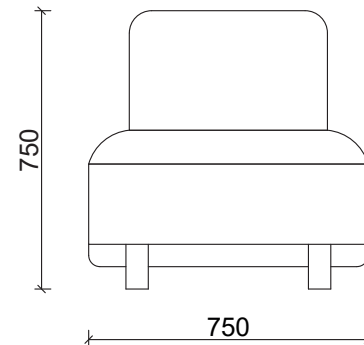

BERGERE

Green Collection

Elegance, Redefined

Offering a perfect blend of minimalism and comfort, the green armchair adds a sophisticated touch to your living spaces. Reinterpreting the traditional armchair form with a modern approach, this design promises both eye-catching aesthetics and a unique seating experience.