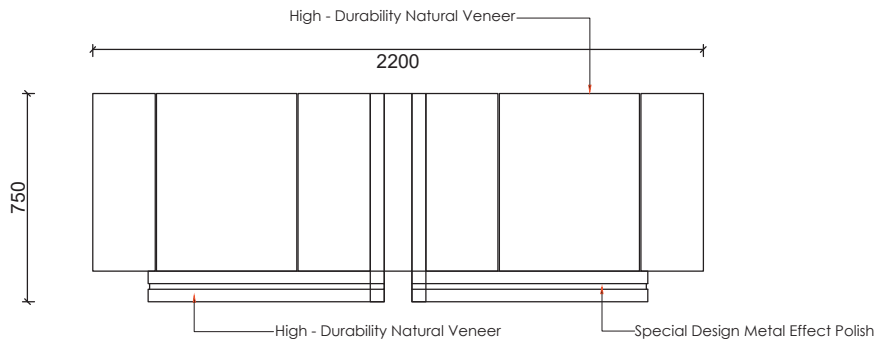

CONSOLE

Senato Collection

Elegance Hidden in Details

Its richly textured surface instantly adds depth and character to living spaces. Its low, powerful silhouette offers a minimalist aesthetic, while its spacious interior offers superior storage solutions in spaces like living rooms and dining rooms.