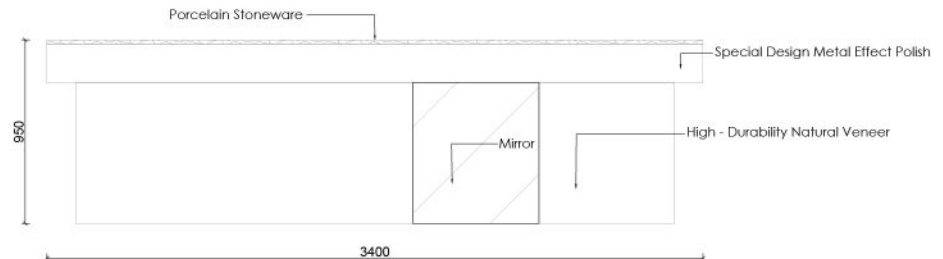

*Impressive Appearance.
Perfect Presentation*

TRADE SHOW BAR TABLE & BAR STOOL

Fair Collection

The Intersection of Design and Connection

With its simple, clean lines and industrial-inspired appearance, it blends easily into any institutional decor. Its natural stone or marble-look top surface offers both visual appeal and a spill-resistant, easy-to-clean work/serving area.