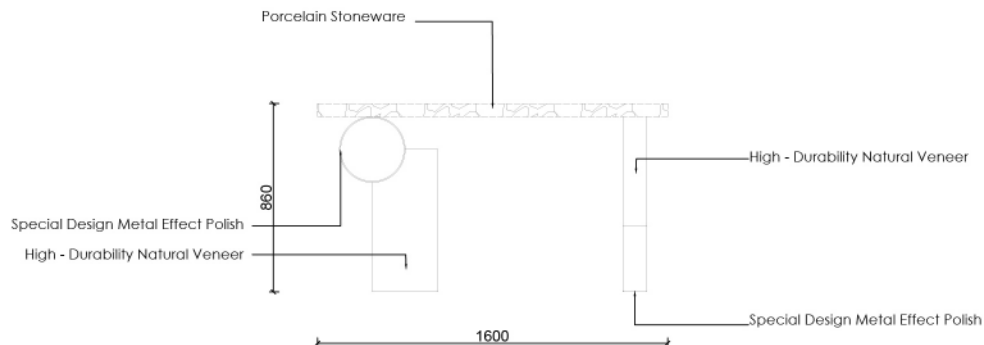

MINIMALIST DETAILS,
MAXIMUM IMPACT

FAIR

DRESSER

Fair Collection

Industrial Elegance

The dresser boasts a unique structure that combines aesthetics and durability. Its dark, strikingly veined marble/s-tone surface is supported by a modern and dynamic metal leg design. The rounded support leg adds a sculptural touch, while the geometric, minimalist metal base provides balance.