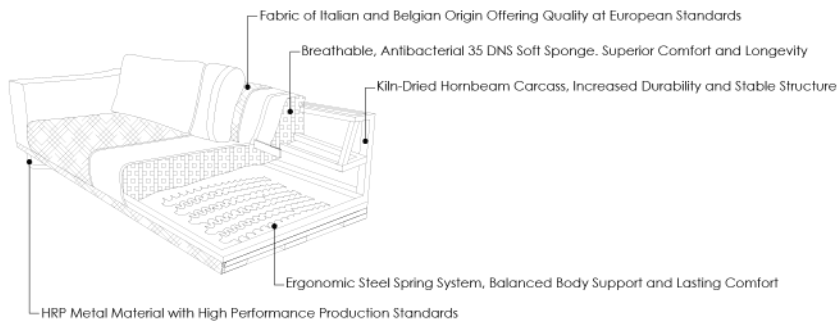

SOFA | LARGE |

Statu Collection

Make Every Moment Special

This sofa, which maximizes comfort in living spaces with its modern, wide and inviting form, offers both an aesthetic and functional experience with its balanced proportions, deep seating and soft textured fabric.