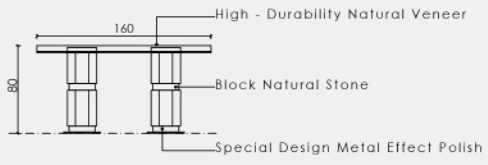

TOUCHES THAT COMPLETE THE SPACE

Contra Collection

Marble dresser