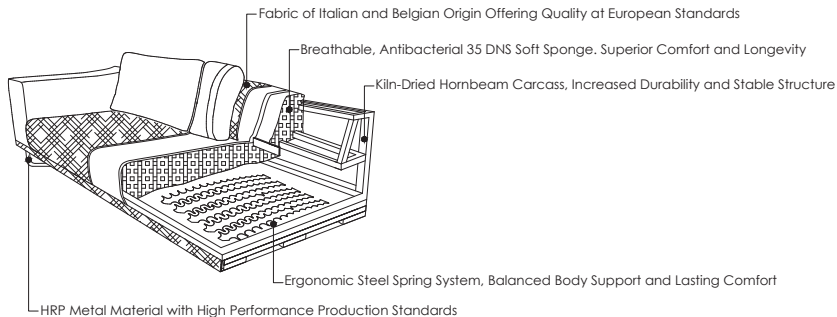

CORNER | RELAX|

Tuna Collection

Your Inspiring Corner

This carefully designed corner sofa set for living spaces transforms the atmosphere of your home by combining comfort and aesthetics. Offering a spacious and inviting seating area, this model is an ideal solution for both large families and those who enjoy hosting guests. The biggest advantage of this corner set is the coffee table detail expertly integrated between the seating units.