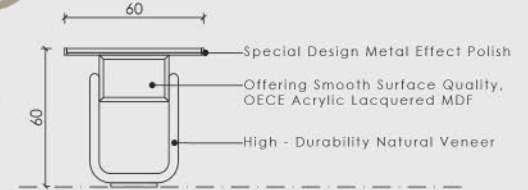

Side table 2