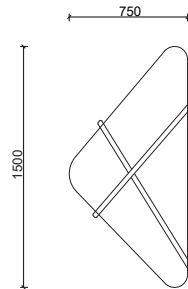

Artistic Movement
IN LIVING SPACES

TERRA

COFFEE TABLE

Terra Collection

The New Focal Point of Your Space

Designed to add depth and sophisticated dynamism to your living space. This set, comprised of three separate pieces in different materials, colors, and heights, offers the user both an aesthetic appeal and maximum flexibility.