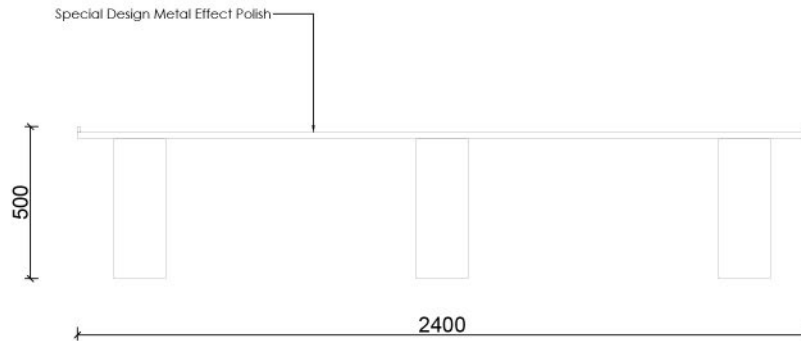

MINIMALIST DETAILS,
MAXIMUM IMPACT

FAIR

DRESSER

Fair Collection

Industrial Elegance

The dresser boasts a unique structure that combines aesthetics and durability. Its dark, strikingly veined marble/s-tone surface is supported by a modern and dynamic metal leg design. The rounded support leg adds a sculptural touch, while the geometric, minimalist metal base provides balance.