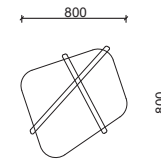

COFFEE TABLE

Terra Collection

The New Focal Point of Your Space

Designed to add depth and sophisticated dynamism to your living space. This set, comprised of three separate pieces in different materials, colors, and heights, offers the user both an aesthetic appeal and maximum flexibility.