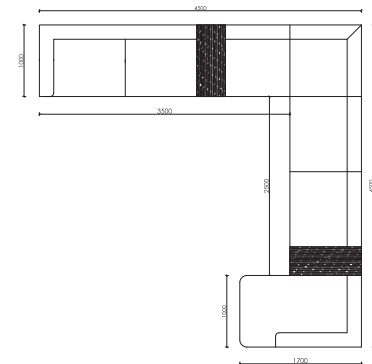

Every Corner
GIVES PEACE

STATU

CORNER | LARGE |

Statu Collection

Mastery in Every Detail

Designed with the needs of modern homes and more compact living spaces in mind, its simple lines, free of unnecessary details, combined with a high level of comfort, create the most inviting corner of your home.