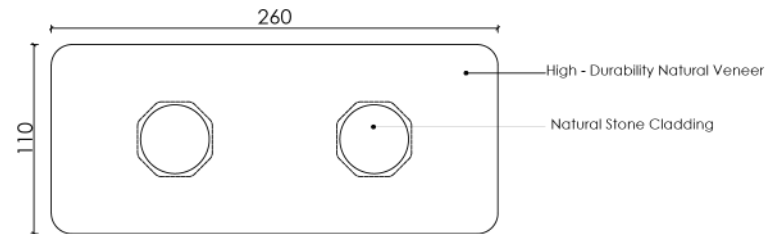

THE DANCE OF MARBLE AND WOOD:
A Work of Art on Your Table

TABLE

Contra Collection

Intelligence in Form, Perfection in Function

Combining classic and modern design elements, this table is designed to add instant weight and prestige to any setting. With its rich selection of materials and sculptural legs, it's more than just a table; it's a focal point.