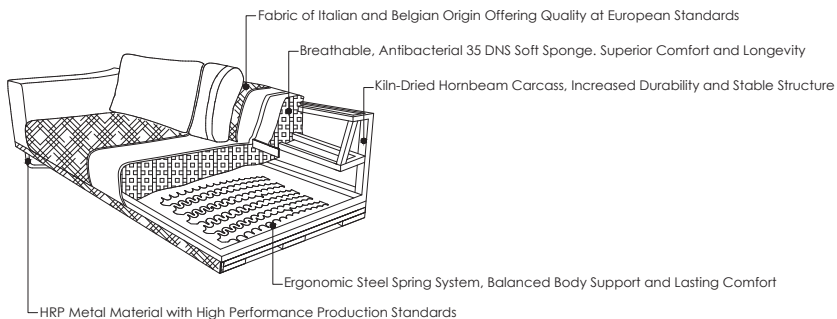

STRONG STANCE,
Timeless Elegance

SENATO

TABLE

Senato Collection

Porcelain Table,

Unforgettable Moments

By combining architectural design and luxurious materials, it instantly adds a touch of solemnity and elegance to your space. The naturally veined white marble (or marble-look material) on the top exudes a timeless luxury that makes each piece unique.