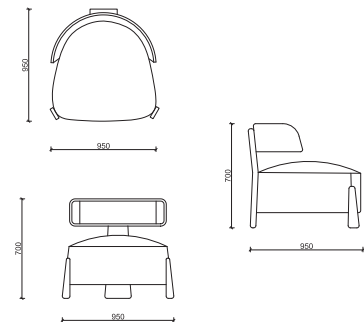

BERGERE

MILA Collection

Art and Life Experience Together

Designed for stylish spaces with its unconventional design, this armchair boasts a striking silhouette reminiscent of a modern work of art. The thick, textured, multicolored fabric used on the body creates visual richness, while the curved, glossy black back adds depth and elegance.