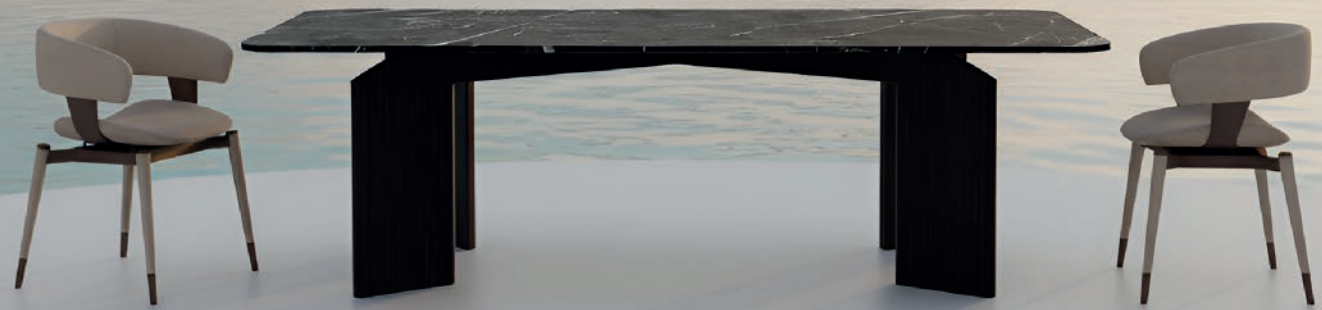

STRONG STANCE,
Timeless Elegance

SENATO

TABLE

Senato Collection

Porcelain Table,

Unforgettable Moments

By combining architectural design and luxurious materials, it instantly adds a touch of solemnity and elegance to your space. The naturally veined white marble (or marble-look material) on the top exudes a timeless luxury that makes each piece unique.