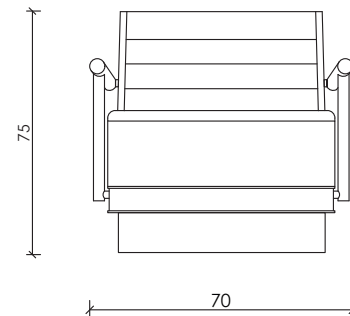

THE PEAK OF SINGLE COMFORT

BERGERE

Contra Collection

Minimalist Lines

These elegant armchairs are the perfect embodiment of modern and sophisticated design. Their sharp, minimalist lines, combined with their stylish dark wood or metal frame, add a touch of class to your living space.