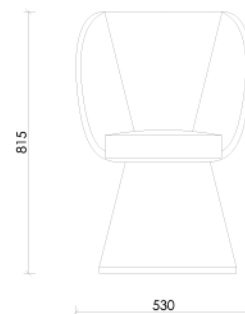

Art in Form.
COMFORT IN TEXTURE

STATU

CHAIR

Statu Collection

Conical Power, Perfect Comfort

Designed to instantly add character to your living space with its unusual silhouette, this product provides both durability and a modern, sculptural appearance with its conical base, unlike the four-legged structure of traditional chairs.