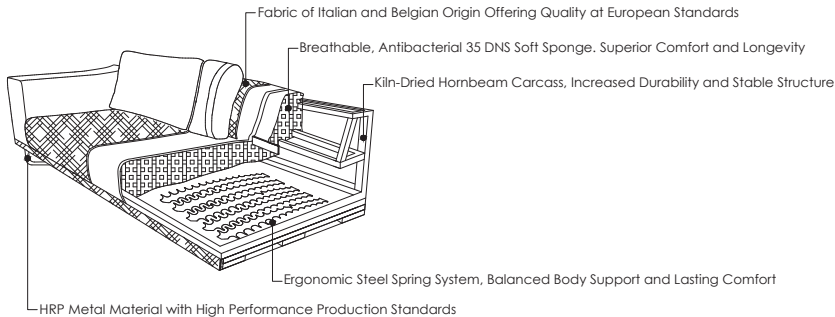

The Perfect Harmony
OF DESIGN AND RELAXATION

MILA

CORNER | RELAX

MILA Collection

Your Personal Luxury Space

The wide, deep seating area and integrated long recliner provide the ideal escape for watching a movie, reading a book, or simply relaxing. The stylish, dark coffee table between the armchairs adds a modern, edgy touch while providing practical use.