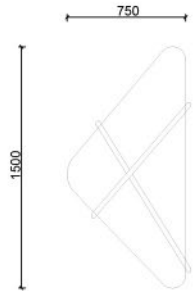

COFFEE TABLE

Terra Collection

The New Focal Point of Your Space

Designed to add depth and sophisticated dynamism to your living space. This set, comprised of three separate pieces in different materials, colors, and heights, offers the user both an aesthetic appeal and maximum flexibility.