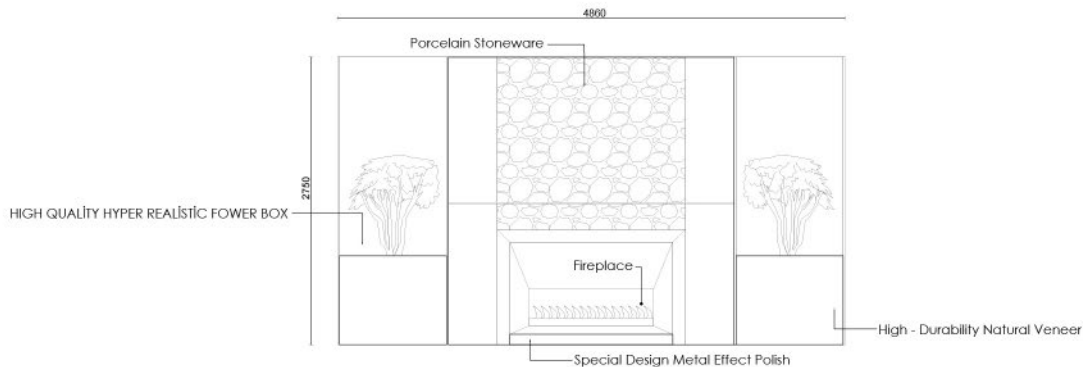

*Eternal Peace in
Your Winter Garden*

FAIR PROJECT FIREPLACE

Fair Collection

Balance and Elegance in Your Living Space

The design's strength lies in its masterful juxtaposition of the timeless luxury of a natural marble centerpiece with the warmth of the surrounding wood. The striking veining of the marble adds instant richness and depth to the space, while the timber frame surrounding the fireplace insert adds a welcoming touch to its modern lines.