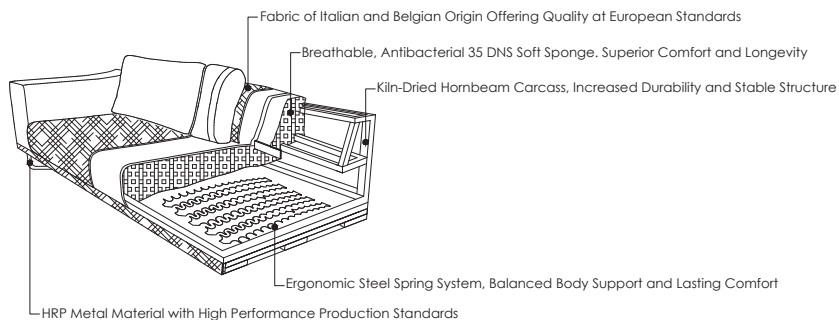

Comfort and Practicality
MEET IN THE CORNER

CORNER | RELAX

North Collection

Comfort with Every Detail Considered

It combines the elegance and functional intelligence required by modern living. With its optimized dimensions of 300x170 cm, it offers a spacious seating and relaxation experience even in narrow spaces, while making your life easier with its smart details.