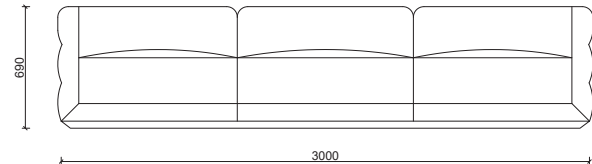

SOFA | LARGE |

Terra Collection

Comfort That Makes Its Texture Speak

Combining modern design and superior comfort, it creates a peaceful corner in your living space. With its spacious seating area and high-quality texture, it's ideal for extended periods of relaxation and socializing.