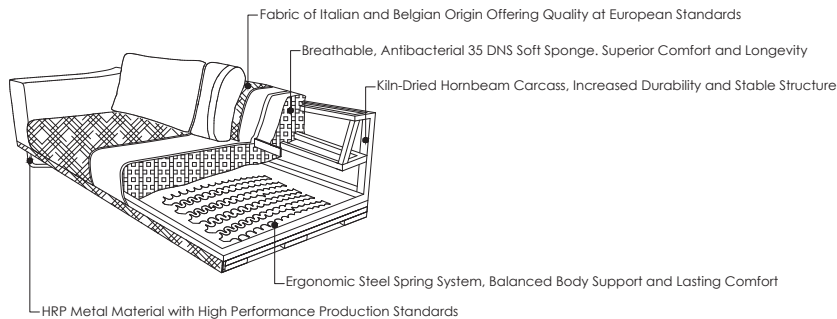

*The New Center of
Your Living Space*

CORNER | RELAX |

Terra Collection

Comfort Hidden in Details

A dark wood coffee table, artfully positioned between the armrests and seating area, provides a practical space. Perfect for holding drinks, books, or decorative items, this functional addition eliminates the need for a separate coffee table and creates a homely look.