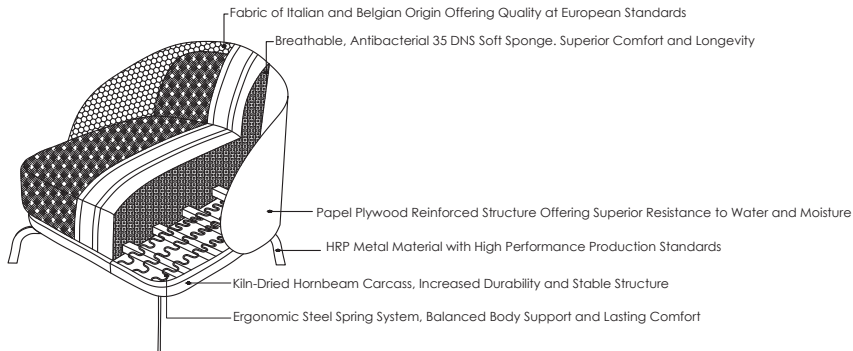

DESIGN MEETS
COMFORT

BROWN

BERGERE

Brown Collection

Rediscover the Art of Sitting

This armchair, which transforms ergonomics into an artistic form with its reclining angle, completely changes the perception of the classic wingback chair with its back and seat surface consisting of thick, cylindrical (balloon) filling elements. The voluminous padding is individually designed to conform to your body and provide unexpected support and comfort.