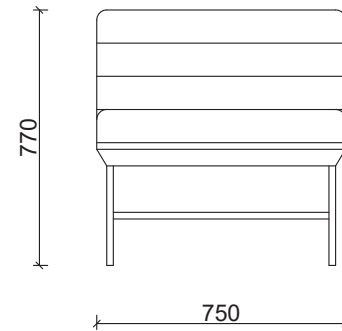

BERGERE

Brown Collection

Rediscover the Art of Sitting

This armchair, which transforms ergonomics into an artistic form with its reclining angle, completely changes the perception of the classic wingback chair with its back and seat surface consisting of thick, cylindrical (balloon) filling elements. The voluminous padding is individually designed to conform to your body and provide unexpected support and comfort.