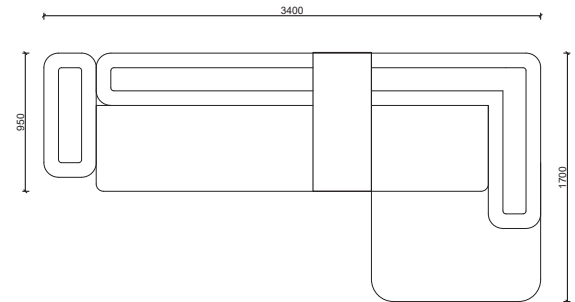

The Perfect Harmony
OF DESIGN AND RELAXATION

MILA

CORNER | RELAX

MILA Collection

Your Personal Luxury Space

The wide, deep seating area and integrated long recliner provide the ideal escape for watching a movie, reading a book, or simply relaxing. The stylish, dark coffee table between the armchairs adds a modern, edgy touch while providing practical use.