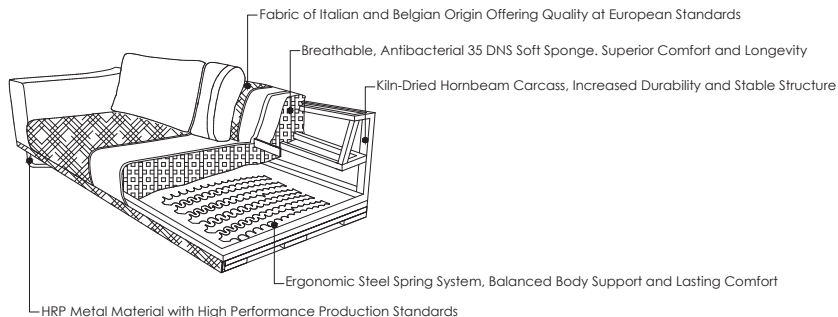

Relax Freely.
MOVE WITH STYLE

CONTRA

CORNER | RELAX

Contra Collection

Comfort in Every Corner, Elegance Everywhere

The sofa has a design that redefines outdoor living. Its wide, curved wooden frame and modern metal accents underneath highlight both its durability and sophisticated aesthetic.