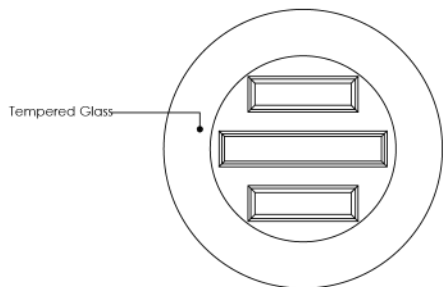

DANCE OF WOOD,
GLASS AND METAL

STATU

COFFEE TABLE

Statu Collection

Maestry in Every Detail

This set of two coffee tables is designed to add instant luxury and modernity to your living space. Created with a bold blend of textures and materials, these pieces create a sculptural effect in the center of your living room.