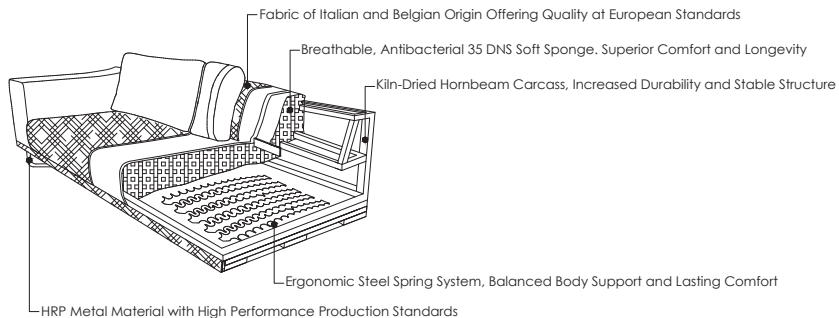

SOFA | LARGE |

North Collection

A Touch Beyond the Ordinary

It reimagines your living space by combining modern lines and superior comfort. With its eye-catching details and warm texture, it's poised to become the most inviting piece in your home.