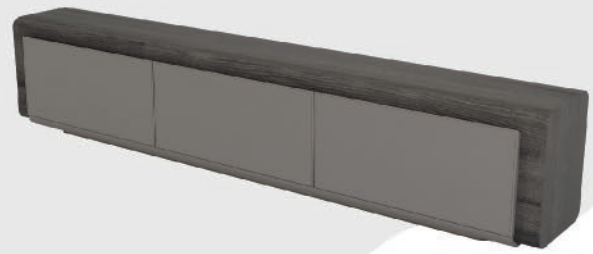

TV UNIT

North Collection

The Focal Point of Your Living Space

This modern TV unit adds a touch of sophistication to your living spaces with its minimalist design. It provides the perfect frame for your widescreen TV, while the integrated shelves on the sides provide organized storage for your media players, game consoles, or decorative items.