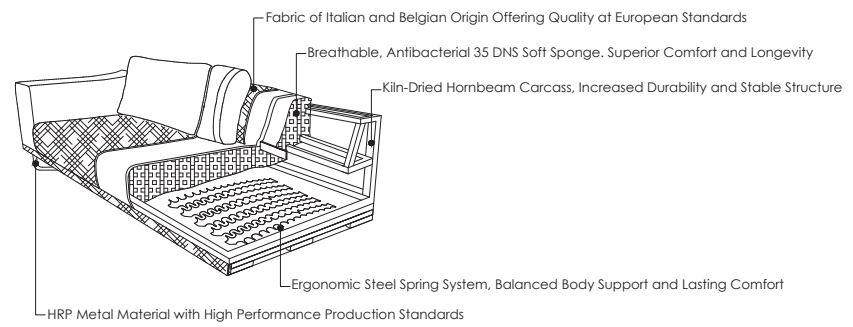

*Whatever your view.
You peace is here.*

CORNER | X-LARGE |

Contra Collection

Comfort is on the Corner

This modern and spacious corner sofa set combines comfort and functionality in a stylish design. Its high-quality fabric in neutral tones and ergonomic design guarantees maximum comfort for your family and guests.