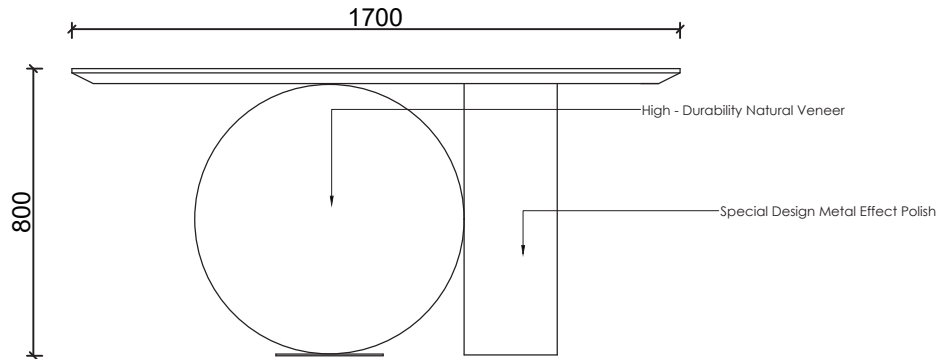

THE POINT WHERE GEOMETRY
TRANSFORMS INTO ART.

SENATO

DRESSER

Senato Collection

The perfect balance of asymmetry
 This product is designed to enrich your space, transforming it from a mere piece of furniture into a work of art. Its dark circular body and light cylindrical base create a visual contrast, representing a unique balance born from the juxtaposition of opposing forms.