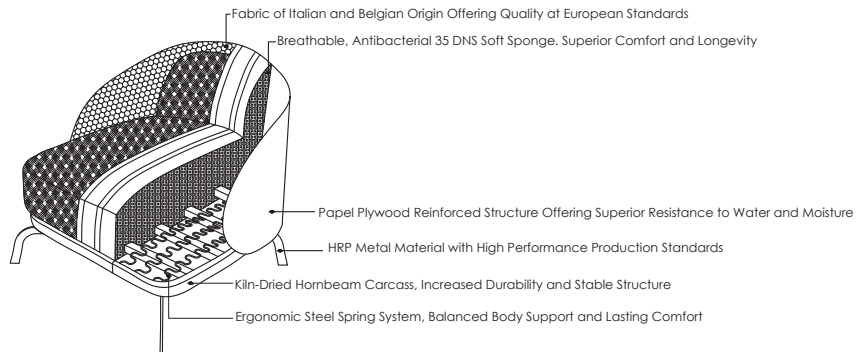

IT'S NOT A MATTER OF DECORATION,
It's a Matter of Attitude

BERGERE

North Collection

A Single Touch That Adds Identity to a Place

With its bold, fluid forms and artistically patterned fabric, it's more than just a seating unit; it's a design statement that will become the focal point of your living space. This unique design embraces you ergonomically, adding a dynamic energy to any space.