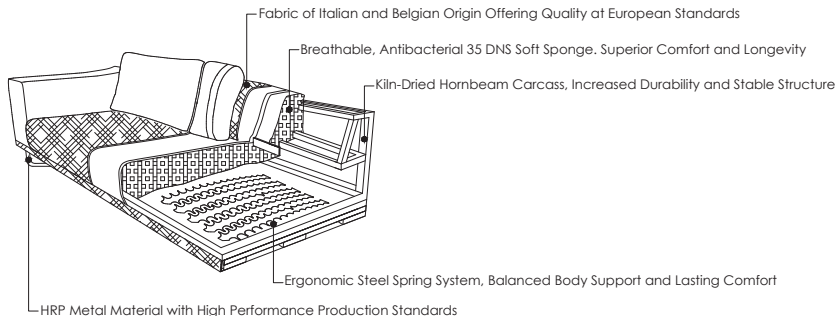

SOFA | LARGE |

Tuna Collection

Not just a sofa, but the signature of your living space

This modern and sophisticated three-seater sofa combines contemporary lines with high comfort, adding an elegant touch to living spaces. Its main body is upholstered in a durable, melange-textured fabric in light gray tones, adding visual richness.