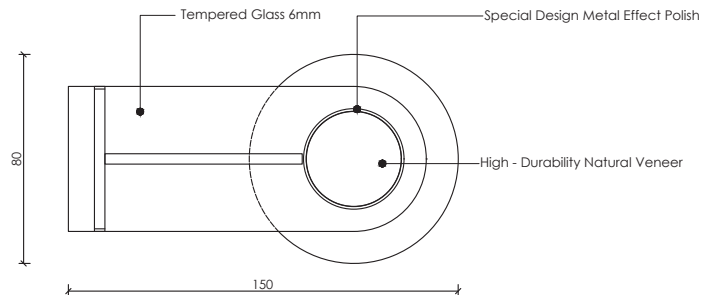

THE FOCAL POINT
OF YOUR SPACE

COFFEE TABLE

MILA Collection

Geometric Elegance

A multi-layered and sophisticated design that elevates living room aesthetics to a whole new level. Combining the sharp lines of a rectangle with the fluidity of a circular form, this coffee table is a perfect example of geometric contrast. Its glossy dark surface adds a touch of luxury, while its slender gold metal legs add a modern lightness and sparkle to the design.