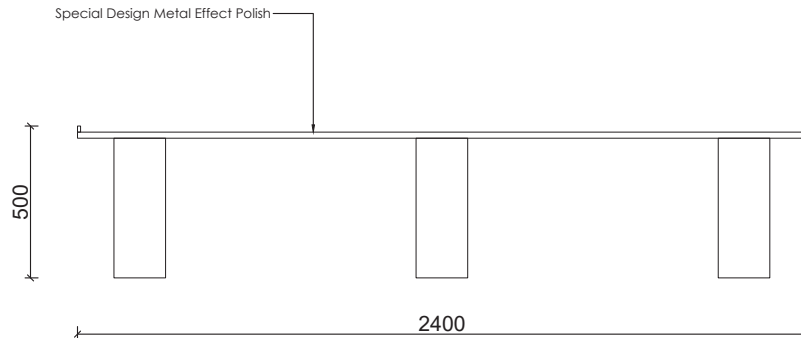

MINIMALIST DETAILS,
MAXIMUM IMPACT

DRESSER

Fair Collection

Industrial Elegance

The dresser boasts a unique structure that combines aesthetics and durability. Its dark, strikingly veined marble/stone surface is supported by a modern and dynamic metal leg design. The rounded support leg adds a sculptural touch, while the geometric, minimalist metal base provides balance.