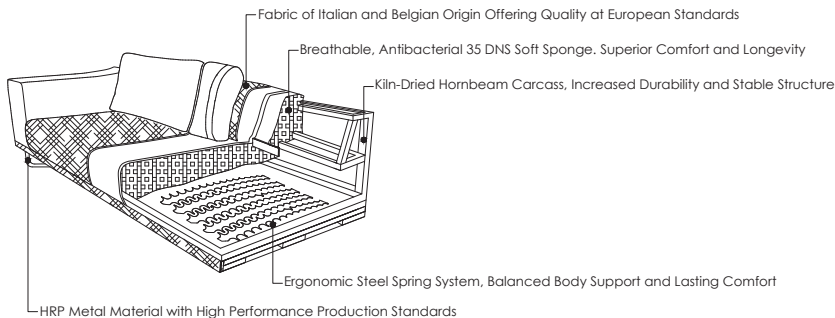

Maximum Comfort
IN A COMPACT SPACE

CORNER | LARGE |

MILA Collection

Warmth and Style in Every Corner

The corner set's bold, thick arms and low profile offer a modern, minimalist aesthetic, while the elegant sectional maximizes space. Decorative pillows in a variety of patterns and sizes add both support and visual richness to the design.