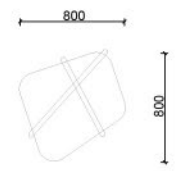

COFFEE TABLE

Terra Collection

The New Focal Point of Your Space

Designed to add depth and sophisticated dynamism to your living space. This set, comprised of three separate pieces in different materials, colors, and heights, offers the user both an aesthetic appeal and maximum flexibility.