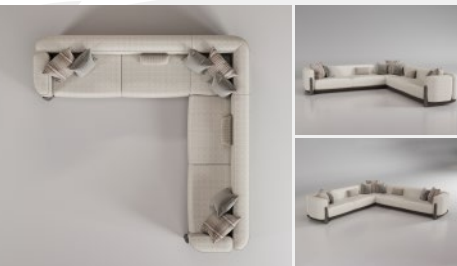

CORNER | LARGE |

North Collection

Flowing Lines, Timeless Comfort

It's a modern design that perfectly balances aesthetics and functionality. Its compact design allows you to utilize even small and medium-sized living spaces in the most efficient and stylish way. Its rounded lines add softness and fluidity to any space.