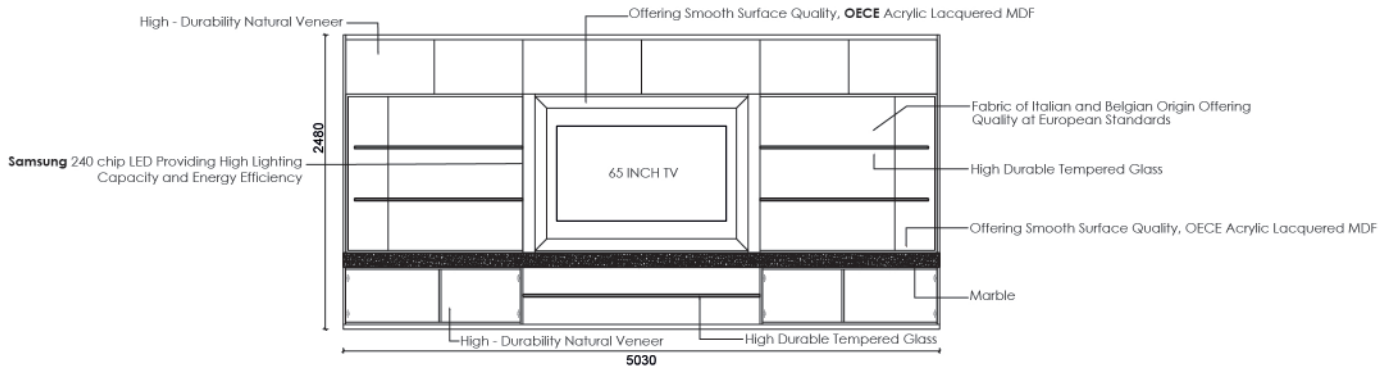

Dark Elegance. Gold Details
ADD VALUE TO YOUR SPACE

SENATO

TV UNIT

Senato Collection

Luxury TV Unit with a Minimalist Touch

This contemporary console or TV unit combines the elegance of deep black with minimalist lines, adding a sophisticated touch to your space. Its wide, flat top provides ideal space for decorative objects and doubles as a stylish TV stand, making it a perfect choice for modern living spaces.