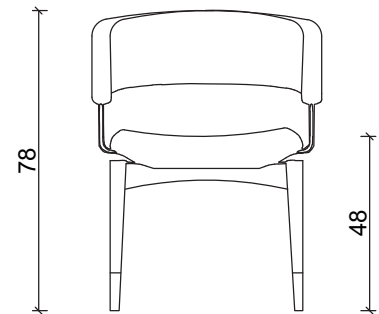

CHAIR

Senato Collection

A Delightful Accompaniment to Your Table

The rounded, envelope-shaped back and armrests provide a supportive and enveloping feel, even when sitting for long periods. The softly textured, earth-toned fabric adds a warm and inviting feel, while the gently curved, elegant dark legs provide modern stability and sturdiness.