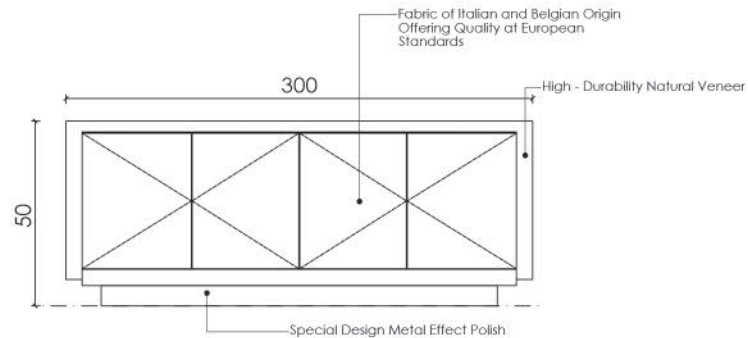

CONSOLE

North Collection

The Most Elegant Form of Order

Designed to complement modern living spaces, this console brings a sophisticated look to any space with its simple lines and balanced form. The natural wood texture on the top adds warmth, while simple surface finishes reinforce the minimal character of the design.