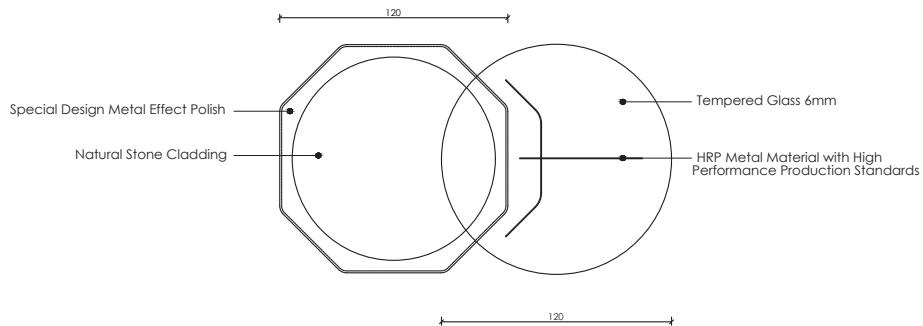

THE DANCE OF MARBLE AND WOOD:
A Work of Art on Your Table

TABLE

Contra Collection

Intelligence in Form, Perfection in Function

Combining classic and modern design elements, this table is designed to add instant weight and prestige to any setting. With its rich selection of materials and sculptural legs, it's more than just a table; it's a focal point.