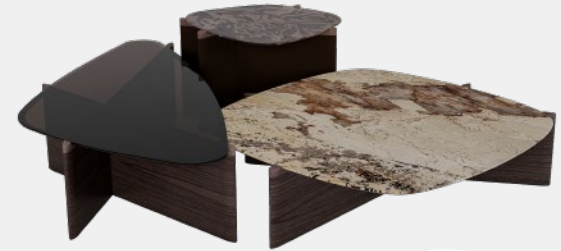

Artistic Movement
IN LIVING SPACES

TERRA

COFFEE TABLE

Terra Collection

The New Focal Point of Your Space

Designed to add depth and sophisticated dynamism to your living space. This set, comprised of three separate pieces in different materials, colors, and heights, offers the user both an aesthetic appeal and maximum flexibility.