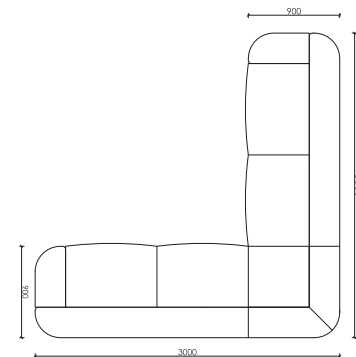

Comfort and Practicality
MEET IN THE CORNER

CORNER | RELAX

North Collection

Comfort with Every Detail Considered

It combines the elegance and functional intelligence required by modern living. With its optimized dimensions of 300x170 cm, it offers a spacious seating and relaxation experience even in narrow spaces, while making your life easier with its smart details.