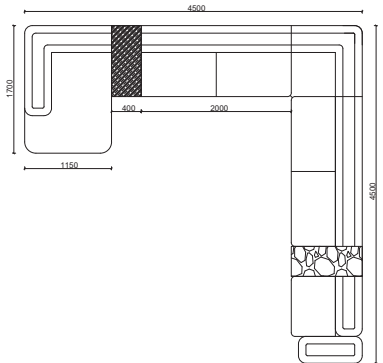

Maximum Comfort
IN A COMPACT SPACE

CORNER | LARGE |

MILA Collection

Warmth and Style in Every Corner

The corner set's bold, thick arms and low profile offer a modern, minimalist aesthetic, while the elegant sectional maximizes space. Decorative pillows in a variety of patterns and sizes add both support and visual richness to the design.