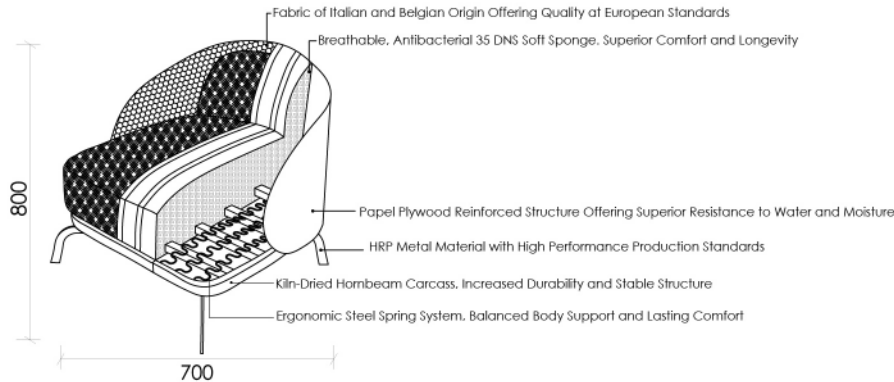

DESIGN MEETS
COMFORT

BROWN

BERGERE

Brown Collection

Rediscover the Art of Sitting

This armchair, which transforms ergonomics into an artistic form with its reclining angle, completely changes the perception of the classic wingback chair with its back and seat surface consisting of thick, cylindrical (balloon) filling elements. The voluminous padding is individually designed to conform to your body and provide unexpected support and comfort.