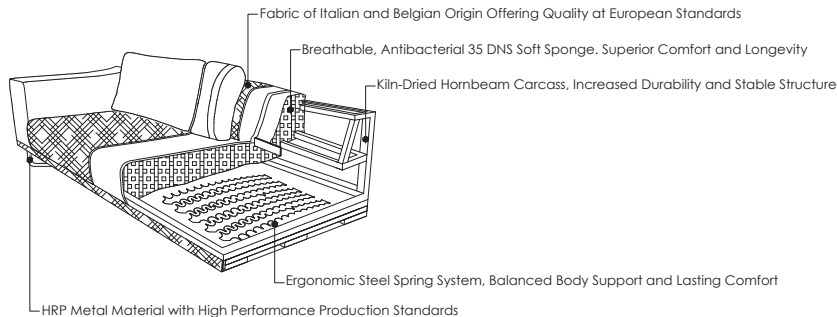

THE MOST ELEGANT
FORM OF COMFORT

SOFA | LARGE |

Terra Collection

Comfort That Makes Its Texture Speak

Combining modern design and superior comfort, it creates a peaceful corner in your living space. With its spacious seating area and high-quality texture, it's ideal for extended periods of relaxation and socializing.