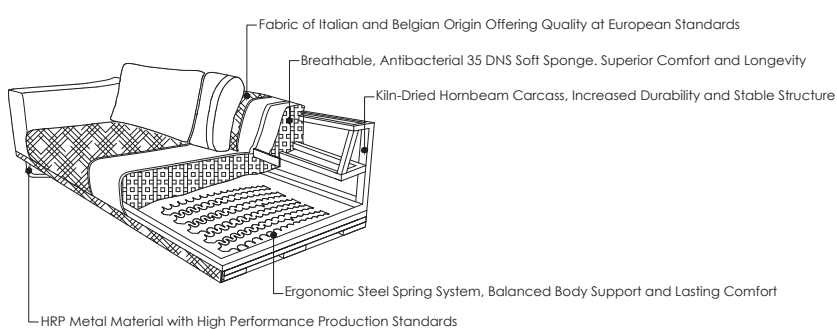

Every Corner
GIVES PEACE

STATU

CORNER | LARGE |

Statu Collection

Mastery in Every Detail

Designed with the needs of modern homes and more compact living spaces in mind, its simple lines, free of unnecessary details, combined with a high level of comfort, create the most inviting corner of your home.