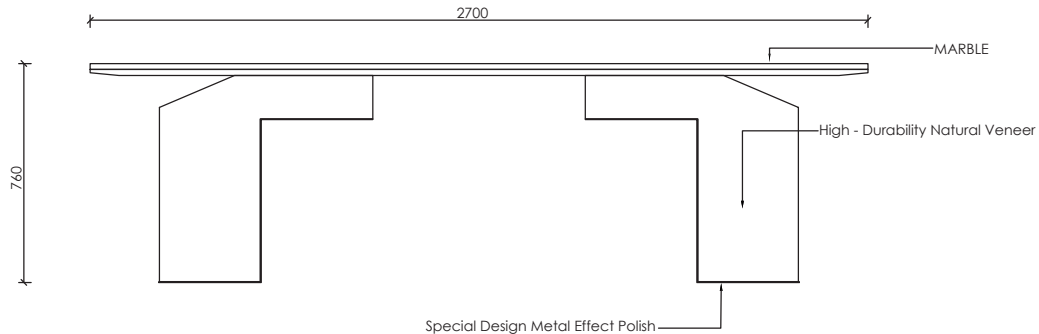

STRONG STANCE,
Timeless Elegance

SENATO

TABLE

Senato Collection

Porcelain Table,

Unforgettable Moments

By combining architectural design and luxurious materials, it instantly adds a touch of solemnity and elegance to your space. The naturally veined white marble (or marble-look material) on the top exudes a timeless luxury that makes each piece unique.