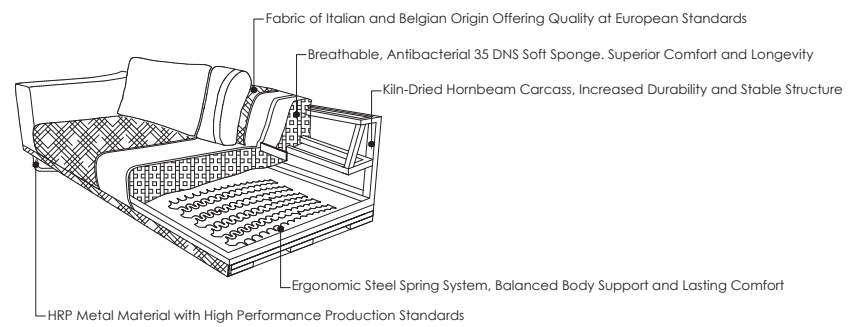

Relax Freely.
MOVE WITH STYLE

CONTRA

CORNER | RELAX

Contra Collection

Comfort in Every Corner, Elegance Everywhere

The sofa has a design that redefines outdoor living. Its wide, curved wooden frame and modern metal accents underneath highlight both its durability and sophisticated aesthetic.