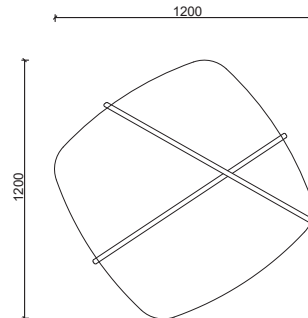

Artistic Movement
IN LIVING SPACES

TERRA

COFFEE TABLE

Terra Collection

The New Focal Point of Your Space

Designed to add depth and sophisticated dynamism to your living space. This set, comprised of three separate pieces in different materials, colors, and heights, offers the user both an aesthetic appeal and maximum flexibility.