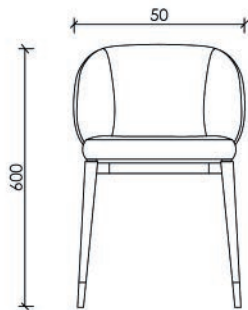

DESIGN THAT ADDS
VALUE TO YOUR SPACE

CONTRA

CHAIR

Contra Collection

Touch Your Space

The chair is a piece of furniture that embodies a modern and contemporary sense of luxury.

The design is notable for its dark, elegantly tapered wooden legs, while the small metal lugs at the ends add a refined and contemporary touch. This contrast enhances the piece's overall aesthetic.