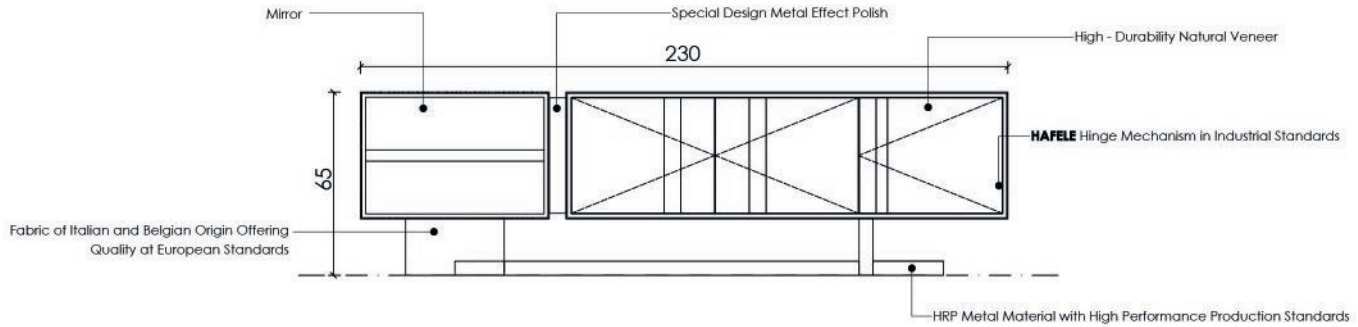

Special for You in
EVERY DETAIL

STATU

TV UNIT

Statu Collection

The Focal Point of Your Living Space

This modern TV unit adds a touch of sophistication to your living spaces with its minimalist design. It provides the perfect frame for your widescreen TV, while the integrated shelves on the sides provide organized storage for your media players, game consoles, or decorative items.