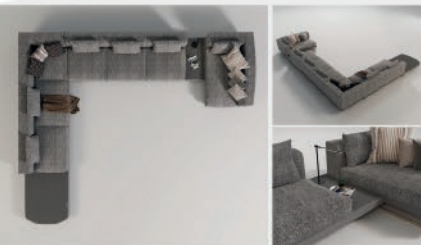

CORNER | X-LARGE |

Tuna Collection

Comfort in Every Detail,
Style in Every Corner

Its sleek lines, high-quality fabric, and gold-detailed metal legs add elegance to any setting, while its spacious seating area makes it an ideal gathering place for family and guests. It's the perfect choice for both enjoyable conversations and long movie nights.