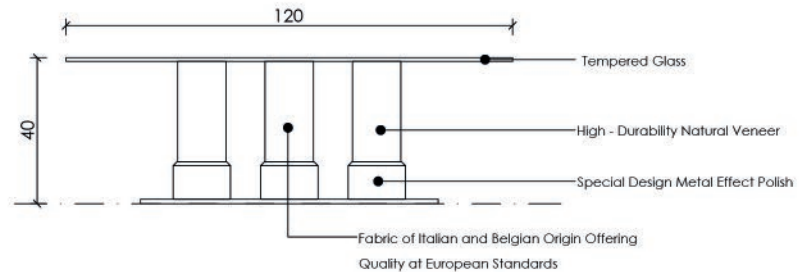

DANCE OF WOOD,
GLASS AND METAL

STATU

COFFEE TABLE

Statu Collection

Maetery in Every Detail

This set of two coffee tables is designed to add instant luxury and modernity to your living space. Created with a bold blend of textures and materials, these pieces create a sculptural effect in the center of your living room.