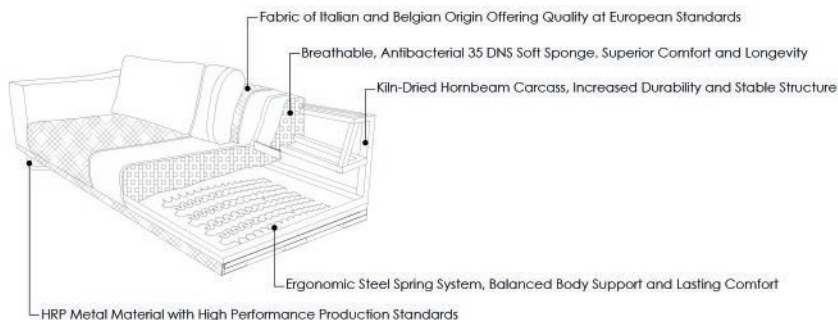

Comfort and Elegance
MEET IN YOUR CORNER

TUNA

CORNER | LARGE |

Tuna Collection

Unlimited Comfort with Luxury Touches

Its slim, modern body design blends seamlessly with contemporary interiors. Its ergonomic L-shaped design is ideal for large families and those who enjoy entertaining guests. Its deep seat cushions and backrests have been carefully designed to provide maximum comfort.