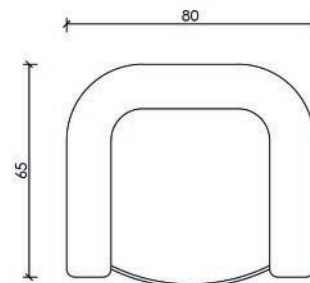

BERGERE

North Collection

A Single Touch That Adds Identity to a Place

With its bold, fluid forms and artistically patterned fabric, it's more than just a seating unit; it's a design statement that will become the focal point of your living space. This unique design embraces you ergonomically, adding a dynamic energy to any space.