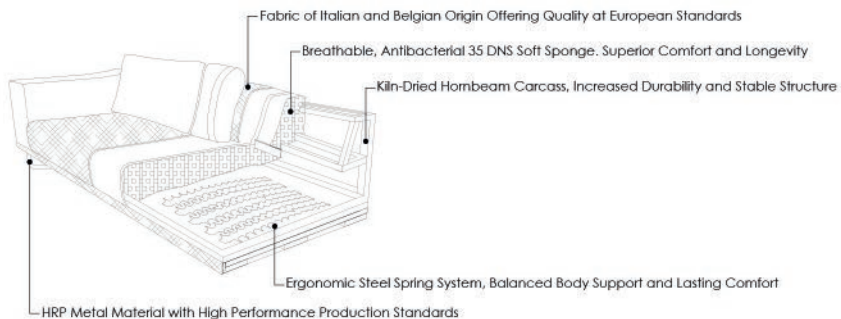

Maximum Comfort
IN A COMPACT SPACE

CORNER | LARGE |

MILA Collection

Warmth and Style in Every Corner

The corner set's bold, thick arms and low profile offer a modern, minimalist aesthetic, while the elegant sectional maximizes space. Decorative pillows in a variety of patterns and sizes add both support and visual richness to the design.