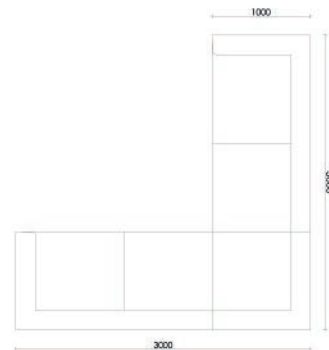

CORNER | LARGE |

Statu Collection

Mastery in Every Detail

Designed with the needs of modern homes and more compact living spaces in mind, its simple lines, free of unnecessary details, combined with a high level of comfort, create the most inviting corner of your home.