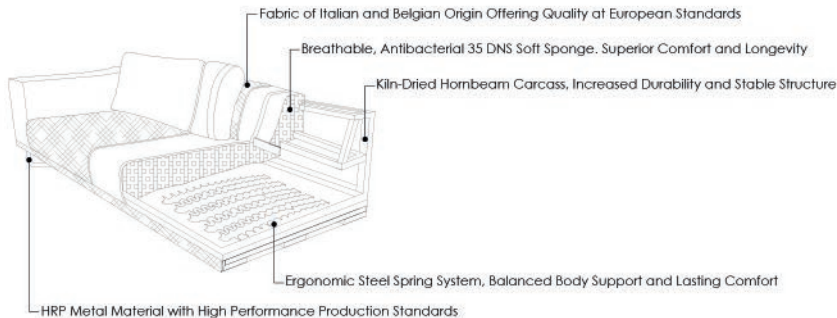

SOFA | LARGE |

North Collection

A Touch Beyond the Ordinary

It reimagines your living space by combining modern lines and superior comfort. With its eye-catching details and warm texture, it's poised to become the most inviting piece in your home.