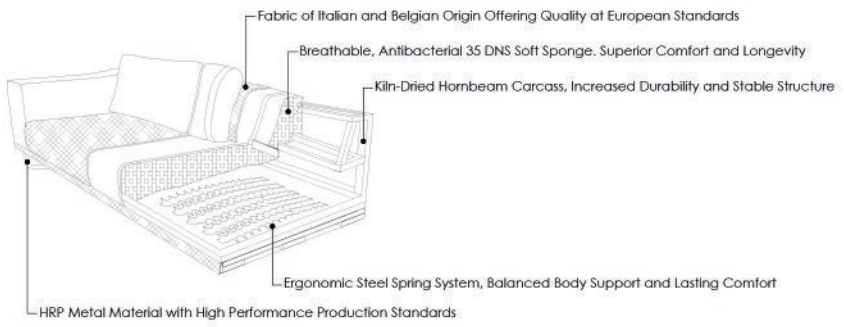

The Perfect Harmony
OF DESIGN AND RELAXATION

MILA

CORNER | RELAX

MILA Collection

Your Personal Luxury Space
 The wide, deep seating area and integrated long recliner provide the ideal escape for watching a movie, reading a book, or simply relaxing. The stylish, dark coffee table between the armchairs adds a modern, edgy touch while providing practical use.