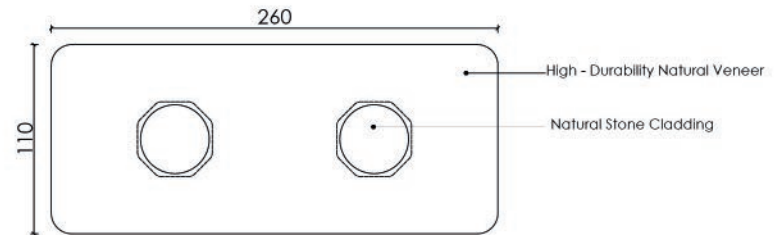

THE DANCE OF MARBLE AND WOOD:
A Work of Art on Your Table

CONTRA

TABLE

Contra Collection

**Intelligence in Form,
Perfection in Function**
Combining classic and modern design elements, this table is designed to add instant weight and prestige to any setting. With its rich selection of materials and sculptural legs, it's more than just a table; it's a focal point.