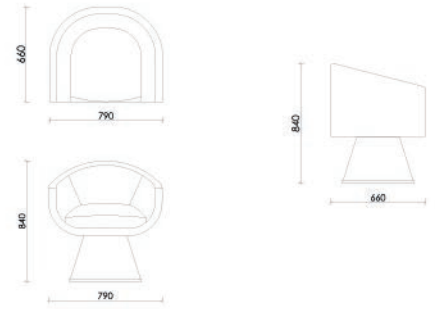

BERGERE

Statu Collection

The Circular Expression of Comfort

It transcends the classic understanding of seating furniture, creating a modern sculptural form in your space. Meticulously designed in every detail, this piece is ideal for those seeking both aesthetics and functionality.