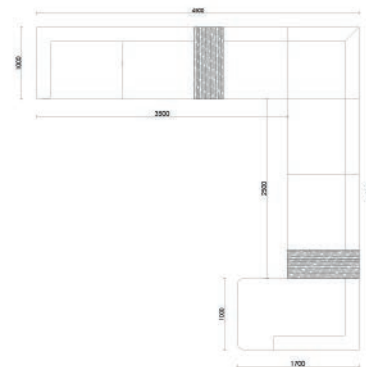

CORNER | X-LARGE |

Statu Collection

Beyond Your Living Room

This corner sofa system is designed for large families, those who enjoy entertaining guests, or simply those seeking maximum comfort and style in their homes. Its modular design allows it to be reconfigured to meet the needs of your living space, and its integrated solutions add convenience to your life.