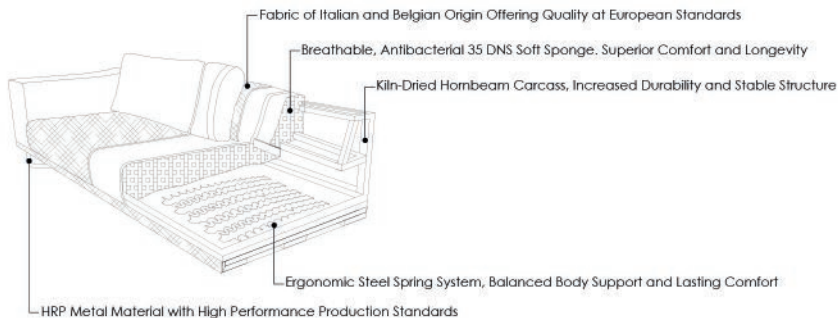

SOFA | LARGE |

MILA Collection

Comfort You'll Want to Touch

Designed to add instant warmth and modern elegance to your living space, this cloud-soft armchair brings a peaceful atmosphere to your home with its inviting boucle texture and natural cream color.