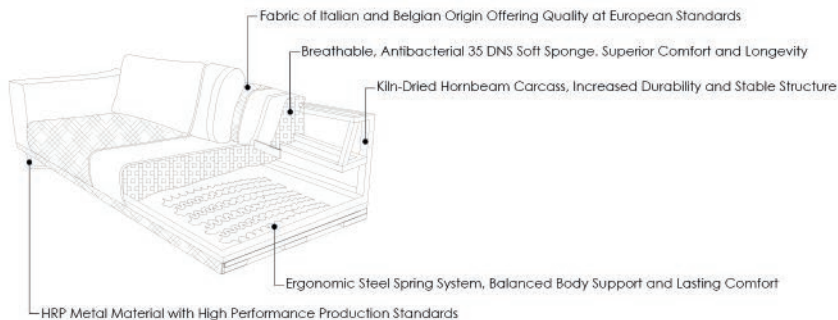

CORNER | LARGE |

Contra Collection

Natural Touch, Timeless Comfort

This luxurious corner sofa elevates your living space with its sophisticated design and unparalleled craftsmanship. Its elegantly curved lines, dark wood accents, and natural stone/marble details on the base evoke a modern work of art.