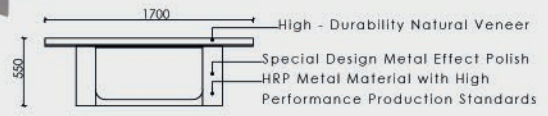

Metal dresser