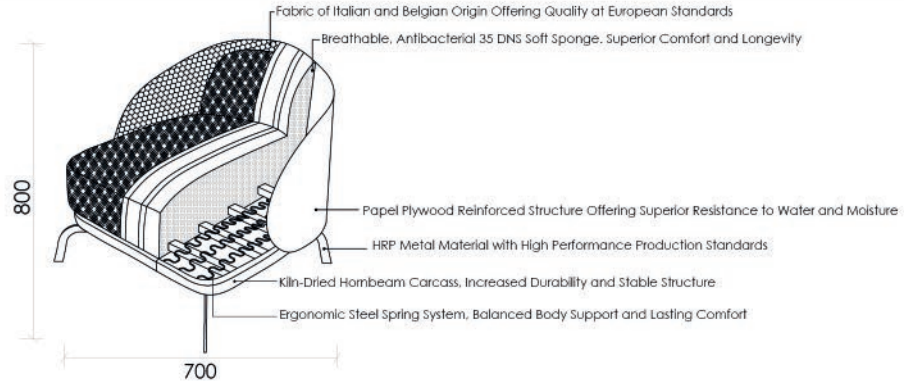

*the point where design
and comfort meet.*

BERGERE

Barlae Collection

Modern Essentials. Artistic Touches
 It has a contemporary and artistic design. The chair's form, with elegant, rounded lines, is reminiscent of a bowl or capsule shape that envelops the user. The seat area and inner back are covered with a bold, geometric pattern that defines the character of the armchair.