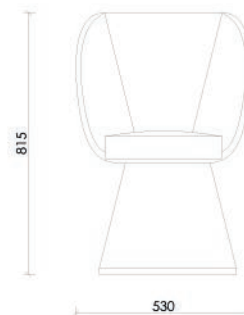

CHAIR

Statu Collection

Conical Power, Perfect Comfort

Designed to instantly add character to your living space with its unusual silhouette, this product provides both durability and a modern, sculptural appearance with its conical base, unlike the four-legged structure of traditional chairs.