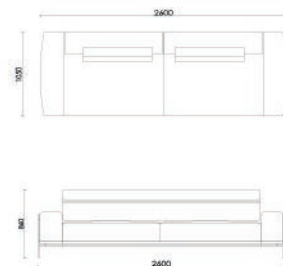

SOFA | LARGE |

Benny Collection

Comfort Renewed with Every Sitting

Thanks to its deep seating structure, soft textured fabric and large cushions, it offers maximum comfort even during long-term use. It can be easily positioned in both living rooms and large living spaces, providing a spacious and modern look to the space.