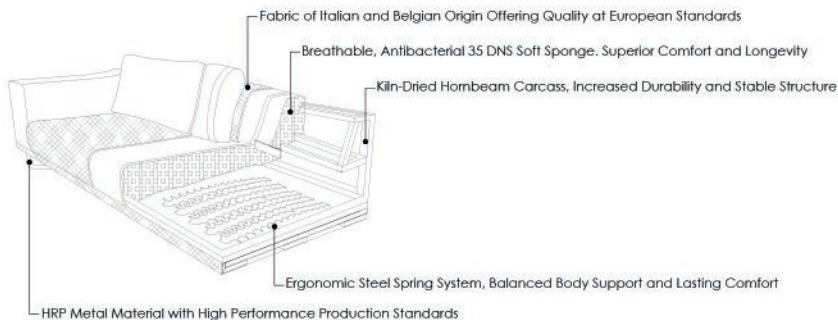

*Infinite Comfort.
Infinite Style*

STATU

CORNER | X-LARGE |

Statu Collection

Beyond Your Living Room

This corner sofa system is designed for large families, those who enjoy entertaining guests, or simply those seeking maximum comfort and style in their homes. Its modular design allows it to be reconfigured to meet the needs of your living space, and its integrated solutions add convenience to your life.