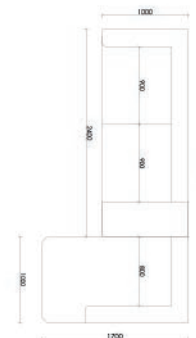

CORNER | RELAX

Statu Collection

The Center of Efficient Comfort

Designed to meet the dynamic needs of modern living, it combines traditional comfort with innovative functionality, transforming your living room into a stylish and practical space.