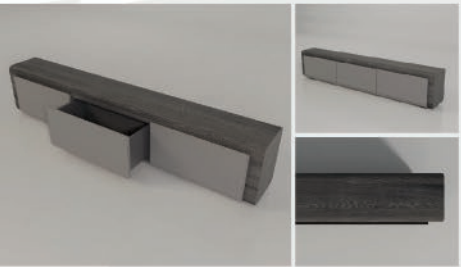

TV UNIT

North Collection

The Focal Point of Your Living Space

This modern TV unit adds a touch of sophistication to your living spaces with its minimalist design. It provides the perfect frame for your widescreen TV, while the integrated shelves on the sides provide organized storage for your media players, game consoles, or decorative items.