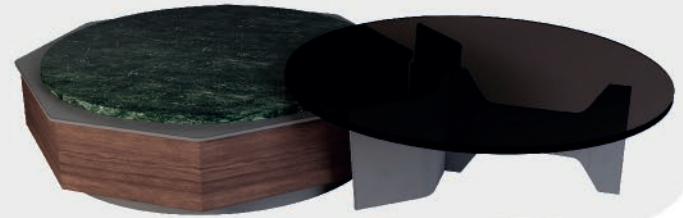

*The Elegance of Nature.
the Touch of Modernism*

CONTRA

COFFEE TABLE

Benny Collection

Two-Surface Elegance That Reflects Your Lifestyle

This specially designed coffee table, a striking blend of materials and forms that will add character to your living space, offers a warm interpretation of modernism. Two distinct geometric forms and textures are the best proof of how contrasts can come together to achieve perfect harmony.