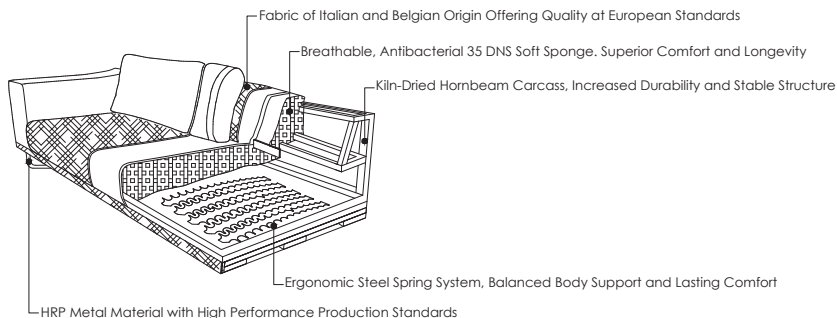

CORNER | X-LARGE |

Contra Collection

Comfort is on the Corner

This modern and spacious corner sofa set combines comfort and functionality in a stylish design. Its high-quality fabric in neutral tones and ergonomic design guarantees maximum comfort for your family and guests.