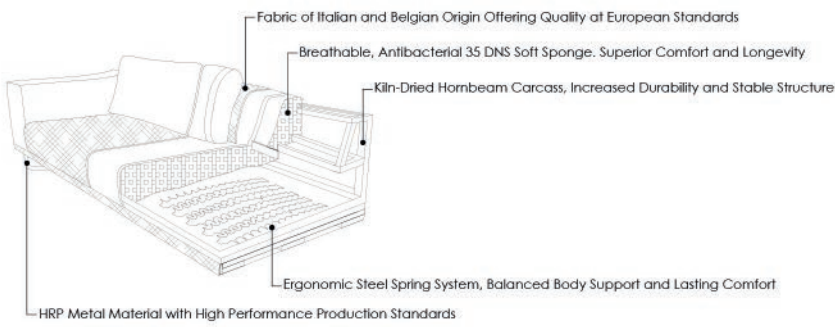

RHYTHM OF NATURE ,
HARMONY OF LUXURY

BENNY

CORNER | RELAX |

Benny Collection

The Meeting Point of Silence and Elegance
 The armchair boasts a modern and stylish aesthetic, with a low-profile design that sits close to the ground without obstructing the view. It offers a high-quality lifestyle that brings indoor comfort to the outdoors.