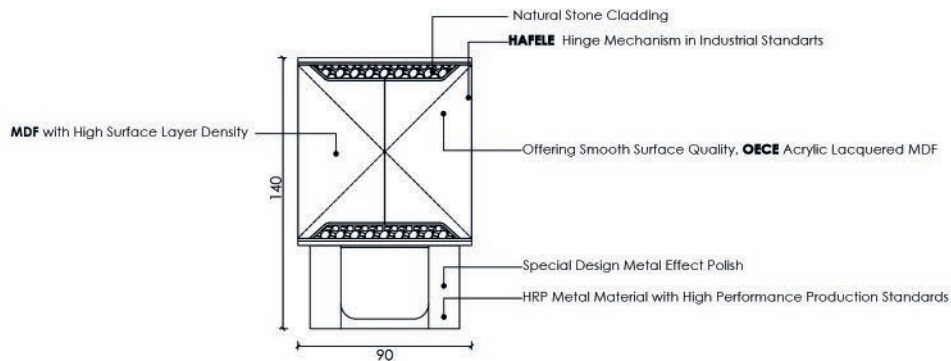

THE HIDDEN PORT OF
UNFORGETTABLE MOMENTS

BAR CABINET

Contra Collection

Break the Rules. Create Your Style

The cabinet's body is finished in a rich, rich emerald green. This color choice symbolizes luxury, nobility, and the depth of nature. The natural stone sections and main body are accented with a shiny metallic frame.