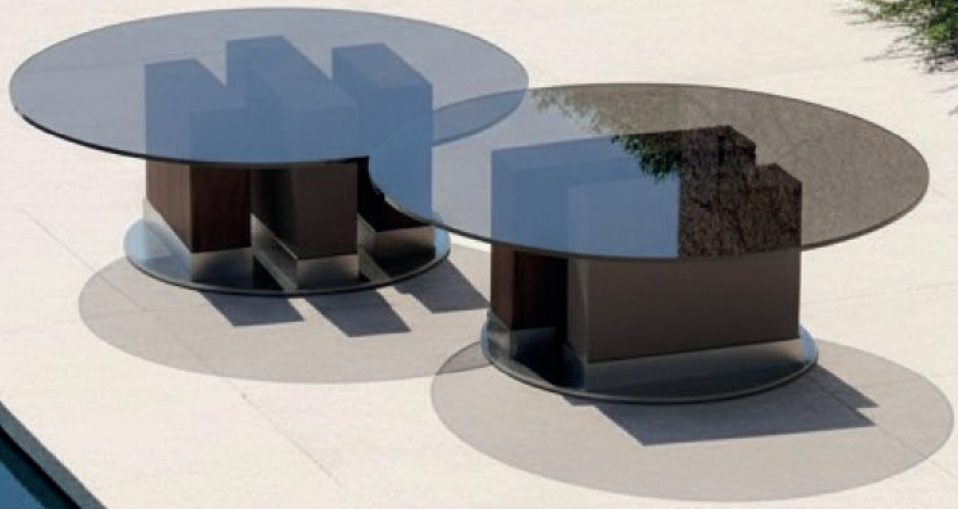

DANCE OF WOOD,
GLASS AND METAL

STATU