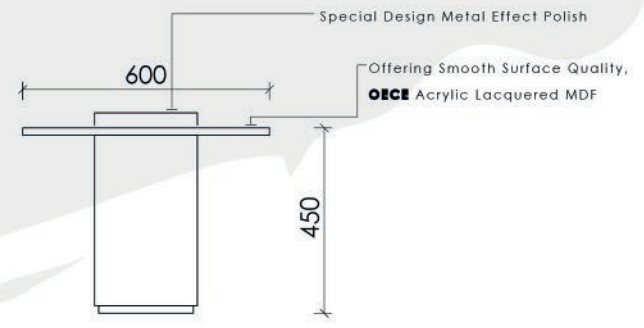

Round coffee table