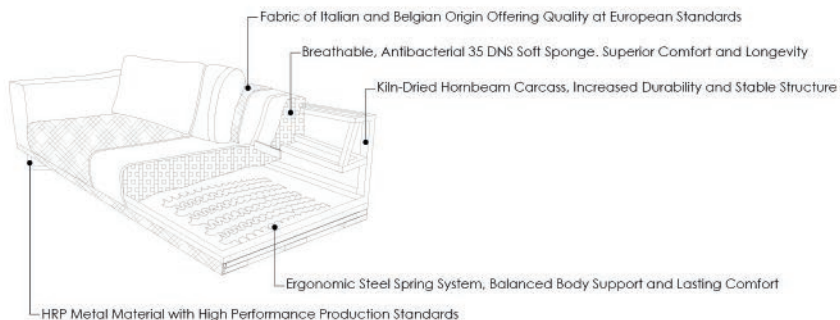

For Selecting
**THE PERFECT
BENNY**

SOFA | EXTRA LARGE |

Benny Collection

Elegance and Function Together

The sofa consists of two separate seating units and enhances functionality with an integrated coffee table module in the middle. This structure creates an ideal arrangement for both social use and individual relaxation.