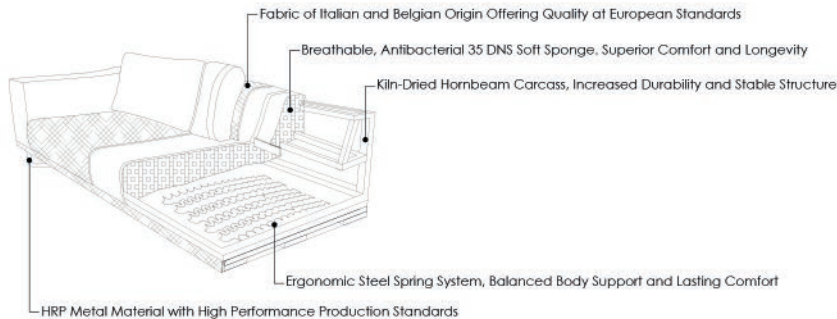

THE PEAK OF SINGLE COMFORT

BERGERE

Contra Collection

Minimalist Lines

These elegant armchairs are the perfect embodiment of modern and sophisticated design. Their sharp, minimalist lines, combined with their stylish dark wood or metal frame, add a touch of class to your living space.