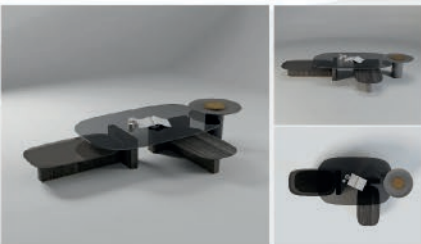

STYLE AT THE CENTRE,
LIFE AROUND IT.

CVK | CVK

www.cvks.com

BENNY

COFFEE TABLE

Benny Collection

Dynamiam Born from Parts. Movement at the Center

This design is a contemporary coffee table solution that creates a dynamic look by combining different heights, shapes and materials, instead of the classic one-piece center table. It has a lower and longer, rectangular form that can be used adjacent to the main coffee table or separately.