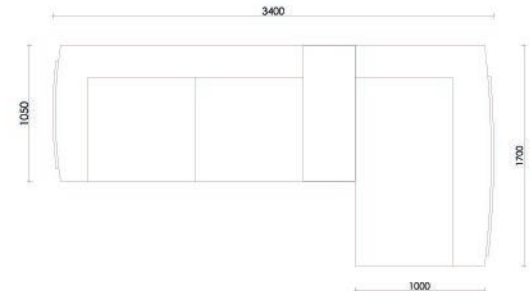

WITH CORNER
AND COFFEE TABLE

CORNER | RELAX

Tuna Collection

Your Inspiring Corner

This carefully designed corner sofa set for living spaces transforms the atmosphere of your home by combining comfort and aesthetics. Offering a spacious and inviting seating area, this model is an ideal solution for both large families and those who enjoy hosting guests. The biggest advantage of this corner set is the coffee table detail expertly integrated between the seating units.