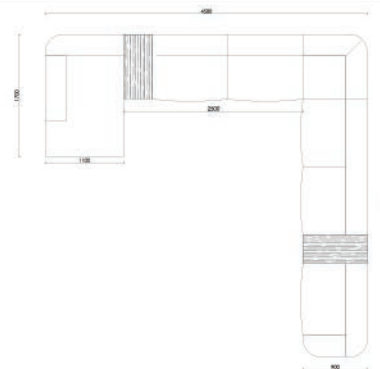

CORNER | X-LARGE |

North Collection

Luxury Shaped to Your Needs

Designed specifically for large families and those who love to socialize, NORTH redefines modern luxury and unlimited comfort. With its modular structure and eye-catching integrated details, it's ready to become the undisputed focal point of your living room.