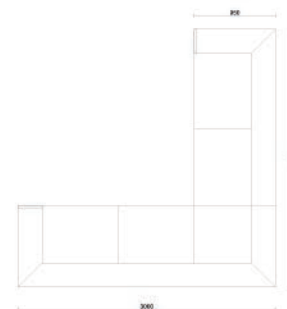

CORNER | LARGE |

Contra Collection

Natural Touch, Timeless Comfort

This luxurious corner sofa elevates your living space with its sophisticated design and unparalleled craftsmanship. Its elegantly curved lines, dark wood accents, and natural stone/marble details on the base evoke a modern work of art.