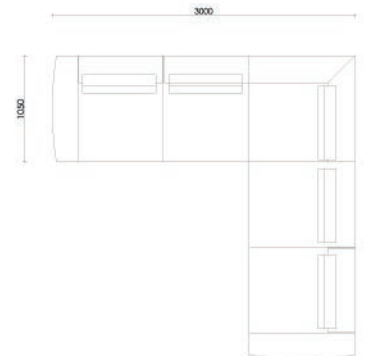

CORNER | LARGE |

Benny Collection

Where Form Meets Function

A luxurious outdoor corner sofa offers a sense of ultimate comfort with its wide and deep seating areas. The ample seating allows a single person to stretch out and relax, or a large group to gather in a social setting.