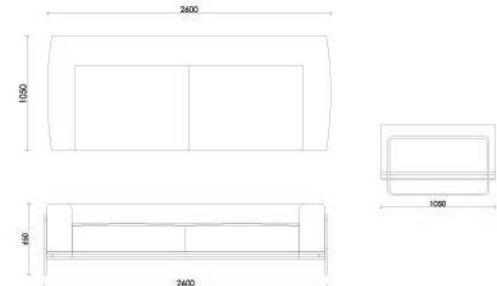

SOFA | LARGE |

Tuna Collection

Not just a sofa, but the signature of your living space

This modern and sophisticated three-seater sofa combines contemporary lines with high comfort, adding an elegant touch to living spaces. Its main body is upholstered in a durable, melange-textured fabric in light gray tones, adding visual richness.