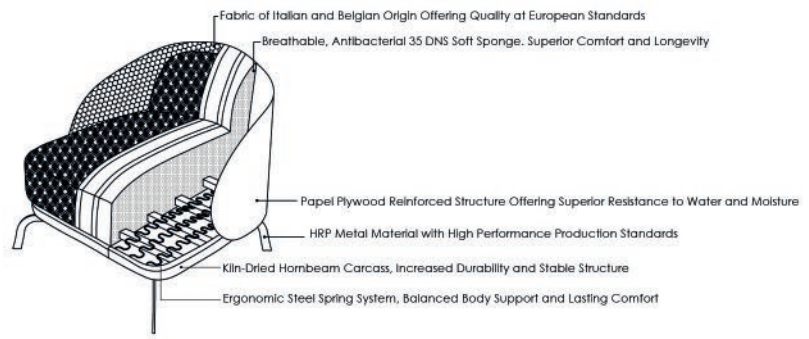

*A touch of peace to
your living space*

BERGERE

Tuna Collection

Elegance of Form, Quality of Material

This armchair, where minimalist design meets warm details, offers the perfect balance for modern living spaces. The combination of high-quality mélangé fabric and soft, supportive neck support transforms an ordinary seating experience into a moment of luxurious relaxation.