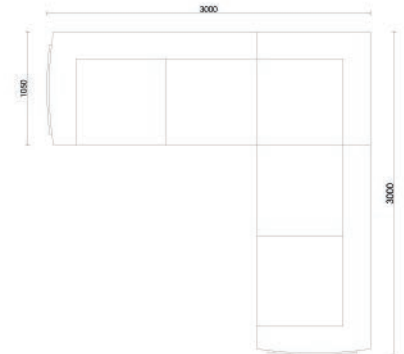

Comfort and Elegance
MEET IN YOUR CORNER

TUNA

CORNER | LARGE |

Tuna Collection

Unlimited Comfort with Luxury Touches

Its slim, modern body design blends seamlessly with contemporary interiors. Its ergonomic L-shaped design is ideal for large families and those who enjoy entertaining guests. Its deep seat cushions and backrests have been carefully designed to provide maximum comfort.