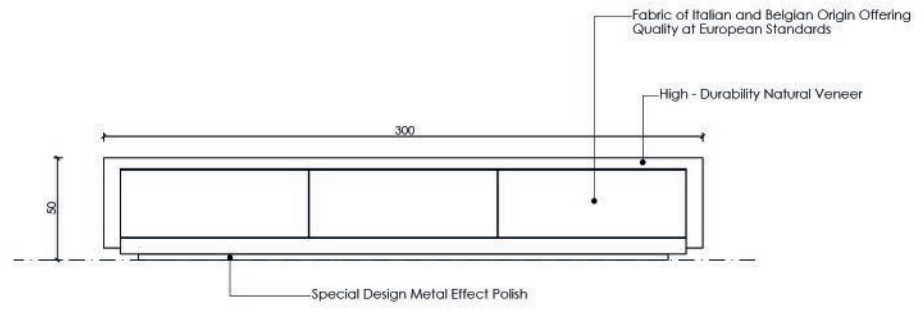

Life is a stage.
YOUR CURTAIN

NORTH

TV UNIT

North Collection

The Focal Point of Your Living Space

This modern TV unit adds a touch of sophistication to your living spaces with its minimalist design. It provides the perfect frame for your widescreen TV, while the integrated shelves on the sides provide organized storage for your media players, game consoles, or decorative items.