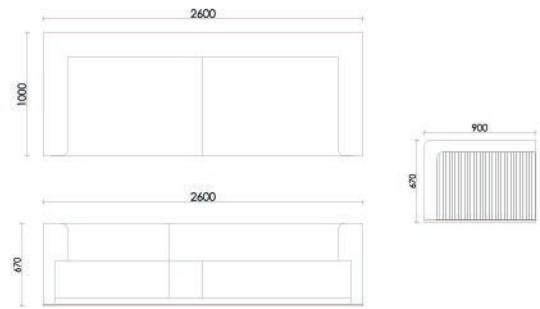

SOFA | LARGE |

Statu Collection

Make Every Moment Special

This sofa, which maximizes comfort in living spaces with its modern, wide and inviting form, offers both an aesthetic and functional experience with its balanced proportions, deep seating and soft textured fabric.