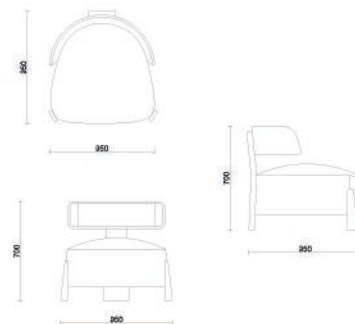

BERGERE

MILA Collection

Art and Life Experience Together

Designed for stylish spaces with its unconventional design, this armchair boasts a striking silhouette reminiscent of a modern work of art. The thick, textured, multicolored fabric used on the body creates visual richness, while the curved, glossy black back adds depth and elegance.