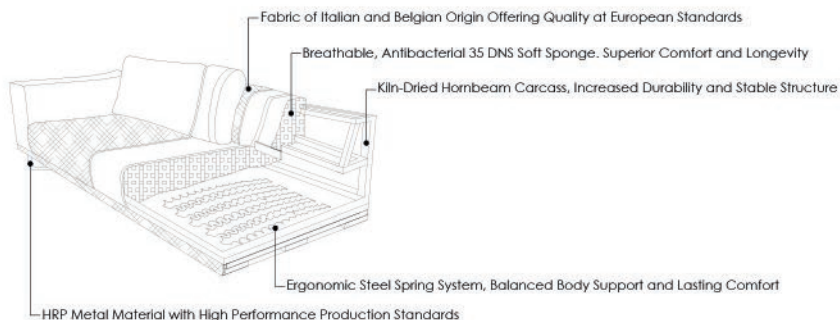

*the point where design
and comfort meet.*

BERGERE

Barlae Collection

Modern Essentials. Artistic Touches
 It has a contemporary and artistic design. The chair's form, with elegant, rounded lines, is reminiscent of a bowl or capsule shape that envelops the user. The seat area and inner back are covered with a bold, geometric pattern that defines the character of the armchair.