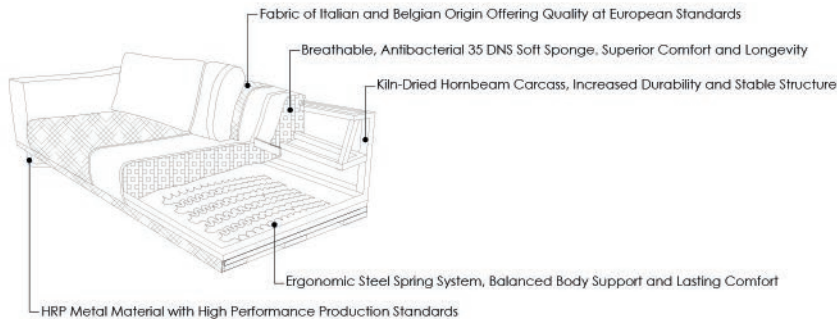

Comfort and Elegance
MEET IN YOUR CORNER

TUNA

CORNER | LARGE |

Tuna Collection

Unlimited Comfort with Luxury Touches

Its slim, modern body design blends seamlessly with contemporary interiors. Its ergonomic L-shaped design is ideal for large families and those who enjoy entertaining guests. Its deep seat cushions and backrests have been carefully designed to provide maximum comfort.