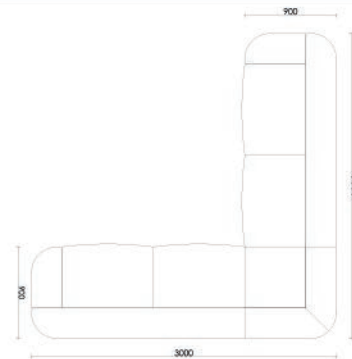

Comfort and Practicality
MEET IN THE CORNER

CORNER | RELAX

North Collection

Comfort with Every Detail Considered

It combines the elegance and functional intelligence required by modern living. With its optimized dimensions of 300x170 cm, it offers a spacious seating and relaxation experience even in narrow spaces, while making your life easier with its smart details.