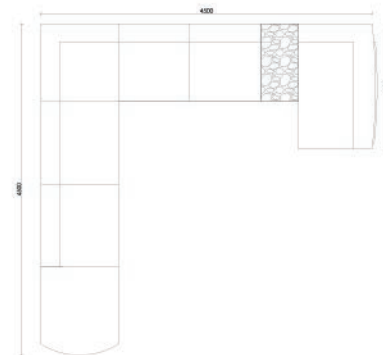

Comfort and Elegance
MEET IN YOUR CORNER

TUNA

CORNER | LARGE |

Tuna Collection

Unlimited Comfort with Luxury Touches

Its slim, modern body design blends seamlessly with contemporary interiors. Its ergonomic L-shaped design is ideal for large families and those who enjoy entertaining guests. Its deep seat cushions and backrests have been carefully designed to provide maximum comfort.