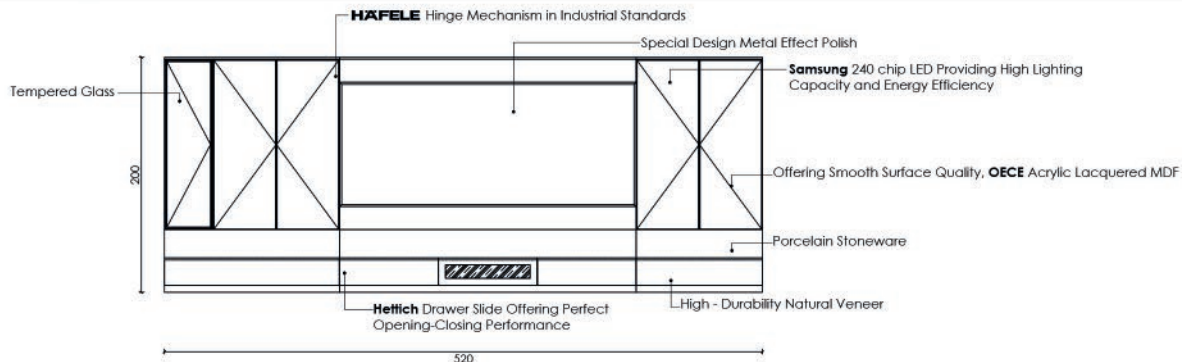

TV UNIT

Contra Collection

The Focal Point of Your Living Space

This modern TV unit adds a touch of sophistication to your living spaces with its minimalist design. It provides the perfect frame for your widescreen TV, while the integrated shelves on the sides provide organized storage for your media players, game consoles, or decorative items.