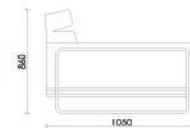

SOFA | LARGE |

Benny Collection

Comfort Renewed with Every Sitting

Thanks to its deep seating structure, soft textured fabric and large cushions, it offers maximum comfort even during long-term use. It can be easily positioned in both living rooms and large living spaces, providing a spacious and modern look to the space.