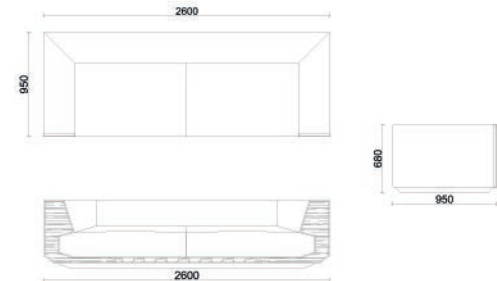

SOFA | LARGE |

Contra Collection

The Peace of Nature, at the Heart of Modern Luxury

By combining the warmth of natural wood with modern design lines, it adds both elegance and comfort to your living spaces. The dark woodgrain details on the sides and the elegant green marble or natural stone accents on the bottom give the product a unique character and a natural aesthetic.