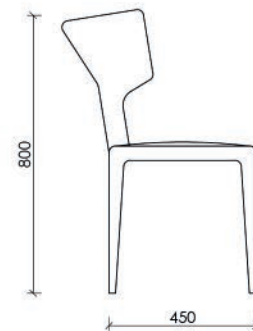

Fabric of Italian and Belgian Origin Offering Quality at European Standards

Breathable, Antibacterial 35 DNS Soft Sponge. Superior Comfort and Longevity

Papel Plywood Reinforced Structure Offering Superior Resistance to Water and Moisture

Kiln-Dried Hornbeam Carcass, Increased Durability and Stable Structure