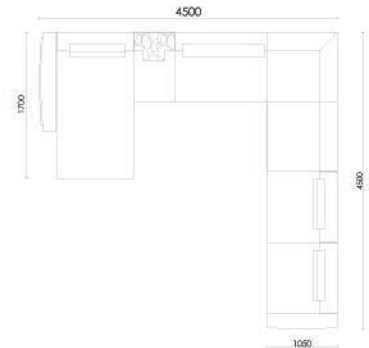

CORNER | X-LARGE |

Benny Collection

Design That Adapts to the Living Space
It has a modern and simple design. Straight, clean lines and a low profile create a contemporary look. The upholstery fabric is in shades of gray with a slightly patterned/textured surface, making it a versatile and easy-to-use color.