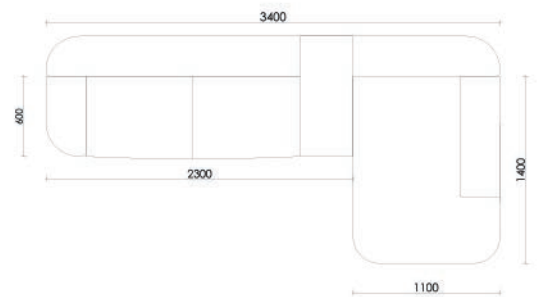

Comfort and Practicality
MEET IN THE CORNER

CORNER | RELAX

North Collection

Comfort with Every Detail Considered

It combines the elegance and functional intelligence required by modern living. With its optimized dimensions of 300x170 cm, it offers a spacious seating and relaxation experience even in narrow spaces, while making your life easier with its smart details.