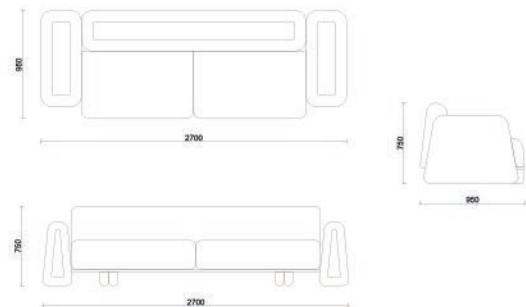

SOFA | LARGE |

MILA Collection

Comfort You'll Want to Touch

Designed to add instant warmth and modern elegance to your living space, this cloud-soft armchair brings a peaceful atmosphere to your home with its inviting boucle texture and natural cream color.