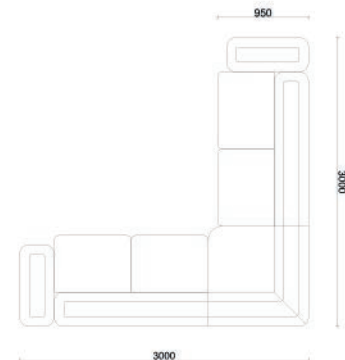

Maximum Comfort
IN A COMPACT SPACE

CORNER | LARGE |

MILA Collection

Warmth and Style in Every Corner

The corner set's bold, thick arms and low profile offer a modern, minimalist aesthetic, while the elegant sectional maximizes space. Decorative pillows in a variety of patterns and sizes add both support and visual richness to the design.