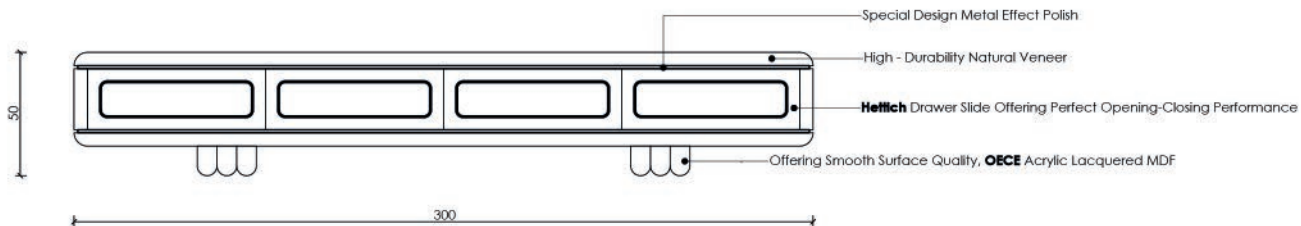

Dark Elegance. Gold Details.
ADD VALUE TO YOUR SPACE

TV UNIT

MILA Collection

Luxury TV Unit with a Minimalist Touch

This contemporary console or TV unit combines the elegance of deep black with minimalist lines, adding a sophisticated touch to your space. Its wide, flat top provides ideal space for decorative objects and doubles as a stylish TV stand, making it a perfect choice for modern living spaces.