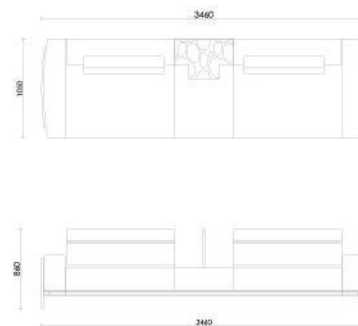

For Selecting
**THE PERFECT
BENNY**

SOFA | EXTRA LARGE |

Benny Collection

Elegance and Function Together

The sofa consists of two separate seating units and enhances functionality with an integrated coffee table module in the middle. This structure creates an ideal arrangement for both social use and individual relaxation.