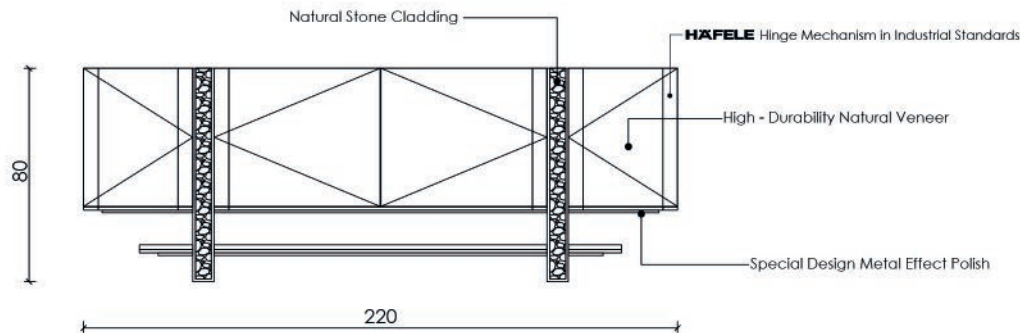

TOUCH OF NATURE,
EXPRESSION OF ART

CONTRA

CONSOLE

Contra Collection

Luxury Hidden in Details

The most striking feature of the console's design is the vertical panels of natural green marble that separate the modular sections and continue across the top. The marble's distinctive wavy veins contrast with the straight lines of the wood, creating a sophisticated and artistic depth.