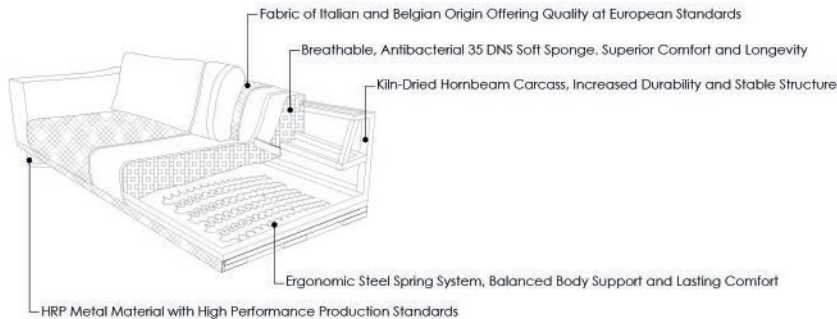

*Where style begins
and comfort never ends*

SOFA | LARGE |

Tuna Collection

Not just a sofa, but the signature of your living space

This modern and sophisticated three-seater sofa combines contemporary lines with high comfort, adding an elegant touch to living spaces. Its main body is upholstered in a durable, melange-textured fabric in light gray tones, adding visual richness.