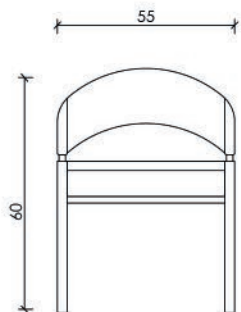

CHAIR

North Collection

An Invitation to Comfort in Every Detail

This chair, with its soft lines and elegant form, offers both an aesthetic and functional solution for modern spaces. Its semi-oval back design gently embraces the sitter, providing ergonomic support.