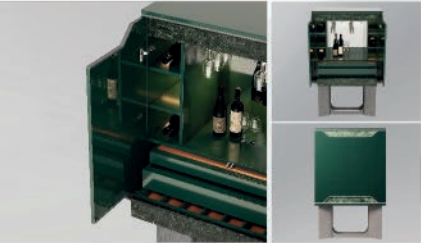

BAR CABINET

Contra Collection

Break the Rules. Create Your Style

The cabinet's body is finished in a rich, rich emerald green. This color choice symbolizes luxury, nobility, and the depth of nature. The natural stone sections and main body are accented with a shiny metallic frame.