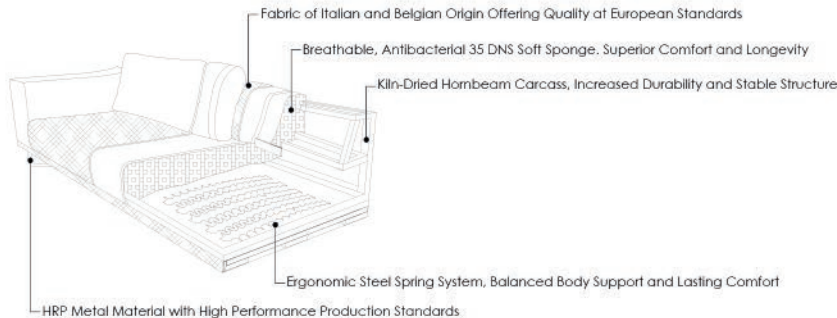

CORNER | X-LARGE |

Benny Collection

Design That Adapts to the Living Space
It has a modern and simple design. Straight, clean lines and a low profile create a contemporary look. The upholstery fabric is in shades of gray with a slightly patterned/textured surface, making it a versatile and easy-to-use color.