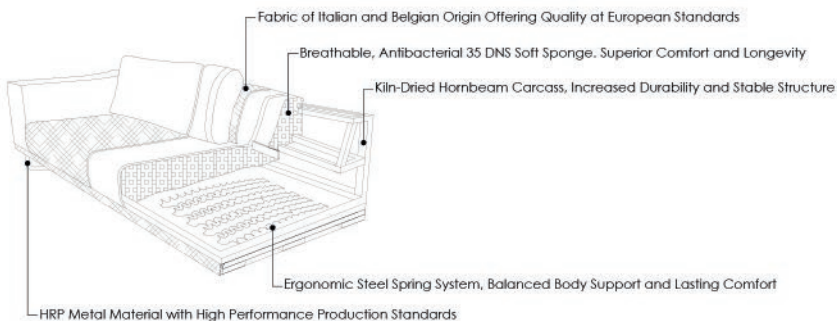

*We Redesigned the
Art of Sitting*

NORTH

CORNER | X-LARGE |

North Collection

Luxury Shaped to Your Needs

Designed specifically for large families and those who love to socialize, NORTH redefines modern luxury and unlimited comfort. With its modular structure and eye-catching integrated details, it's ready to become the undisputed focal point of your living room.