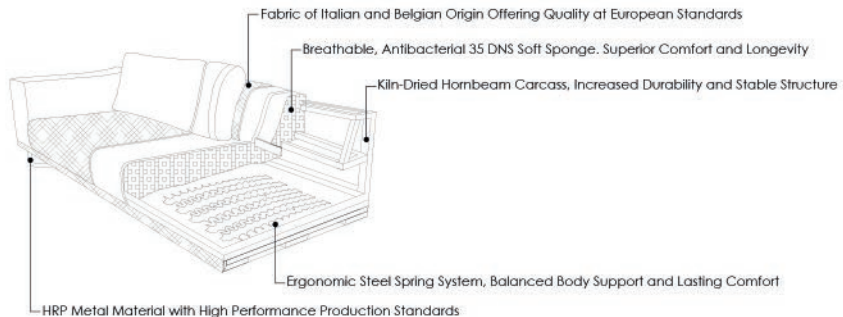

RHYTHM OF NATURE ,
HARMONY OF LUXURY

BENNY

CORNER | RELAX |

Benny Collection

The Meeting Point of Silence and Elegance
 The armchair boasts a modern and stylish aesthetic, with a low-profile design that sits close to the ground without obstructing the view. It offers a high-quality lifestyle that brings indoor comfort to the outdoors.