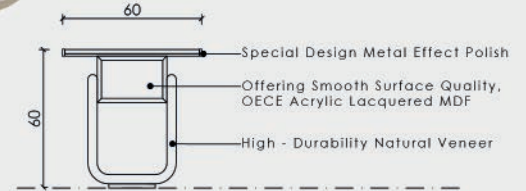

Side table 2