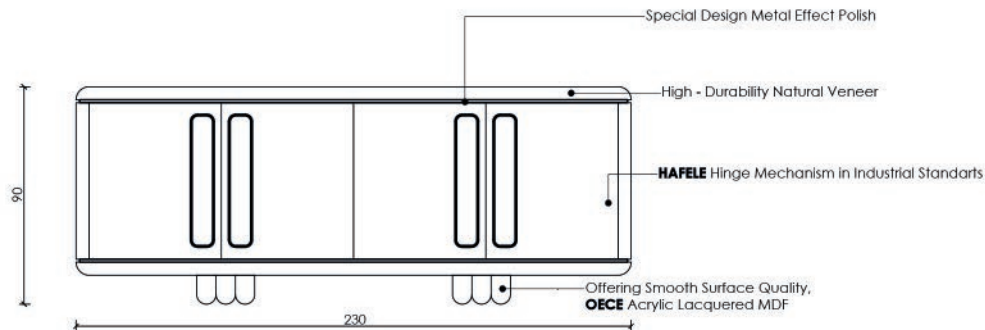

CONSOLE

MILA Collection

Elegance Hidden in Details

Its richly textured surface instantly adds depth and character to living spaces. Its low, powerful silhouette offers a minimalist aesthetic, while its spacious interior offers superior storage solutions in spaces like living rooms and dining rooms.