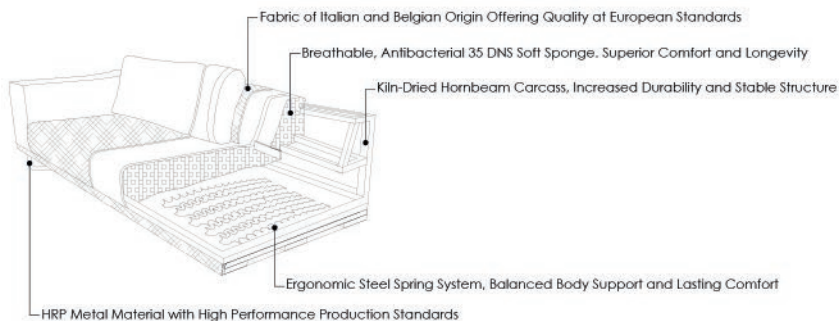

Comfort and Practicality
MEET IN THE CORNER

CORNER | RELAX

North Collection

Comfort with Every Detail Considered

It combines the elegance and functional intelligence required by modern living. With its optimized dimensions of 300x170 cm, it offers a spacious seating and relaxation experience even in narrow spaces, while making your life easier with its smart details.