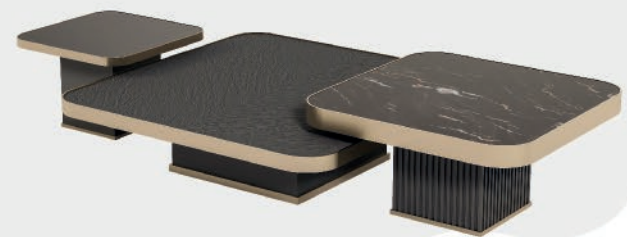

*A work of art on every surface
beautify your space*

TUNA

COFFEE TABLE

Tuna Collection

The New Center of Your Living Space. Layered Elegance

This luxurious and dynamic coffee table set is a layered, multi-surface work of art designed for modern interiors. The fluid composition of three distinct pieces of varying heights, sizes, and surface textures adds an instant touch of sophistication to your living space.