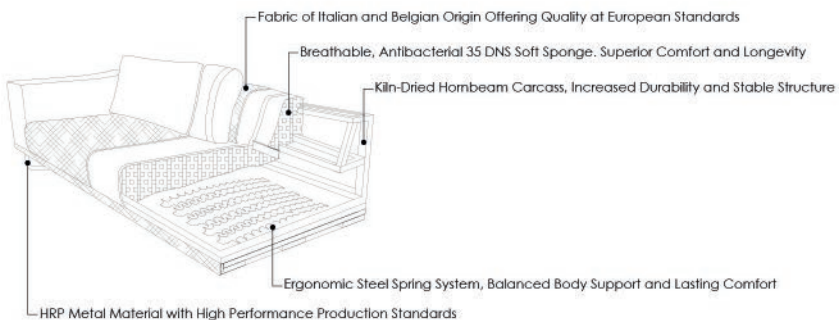

BERGERE

MILA Collection

Art and Life Experience Together

Designed for stylish spaces with its unconventional design, this armchair boasts a striking silhouette reminiscent of a modern work of art. The thick, textured, multicolored fabric used on the body creates visual richness, while the curved, glossy black back adds depth and elegance.