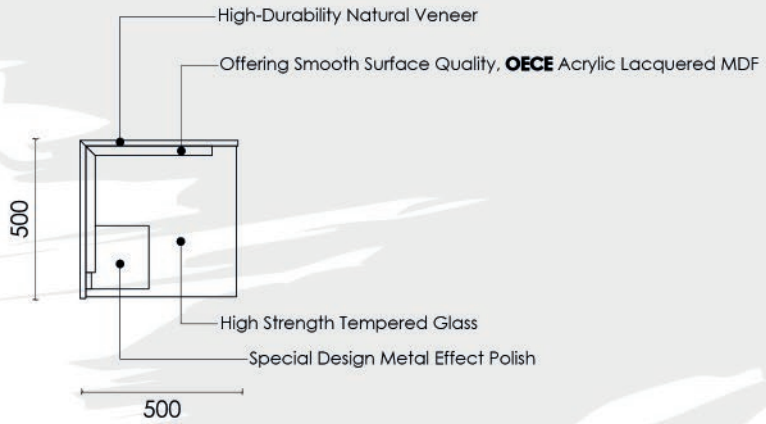

TOUCHES THAT COMPLETE THE SPACE

Benny Collection

Side Table