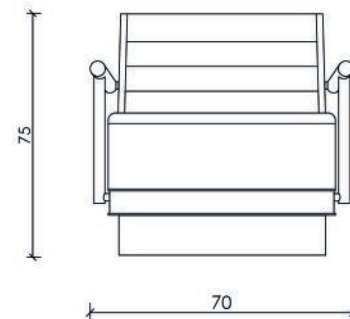

BERGERE

Contra Collection

Minimalist Lines

These elegant armchairs are the perfect embodiment of modern and sophisticated design. Their sharp, minimalist lines, combined with their stylish dark wood or metal frame, add a touch of class to your living space.