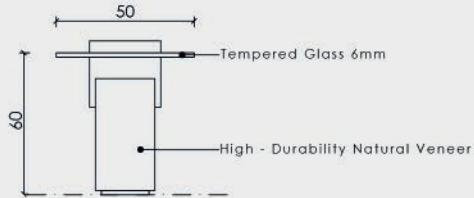

TOUCHES THAT COMPLETE THE SPACE

North Collection

Side table 1