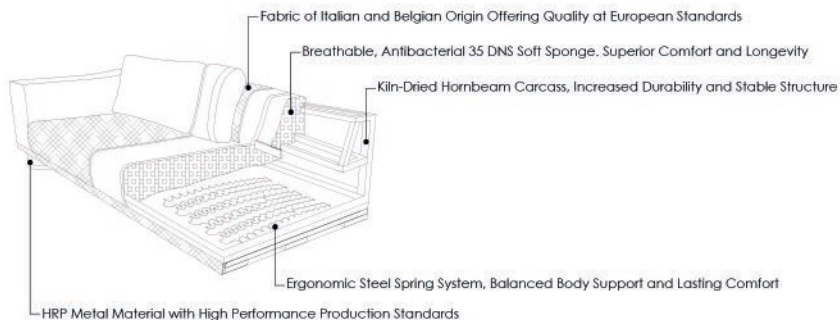

STATU

*Everything You Need
Is at Your Fingertips*

CORNER | RELAX

Statu Collection

The Center of Efficient Comfort

Designed to meet the dynamic needs of modern living, it combines traditional comfort with innovative functionality, transforming your living room into a stylish and practical space.