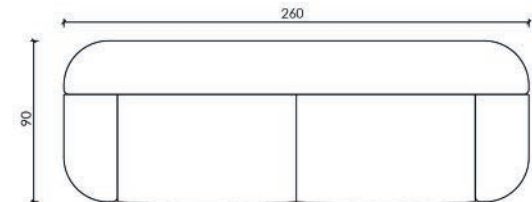

SOFA | LARGE |

North Collection

A Touch Beyond the Ordinary

It reimagines your living space by combining modern lines and superior comfort. With its eye-catching details and warm texture, it's poised to become the most inviting piece in your home.