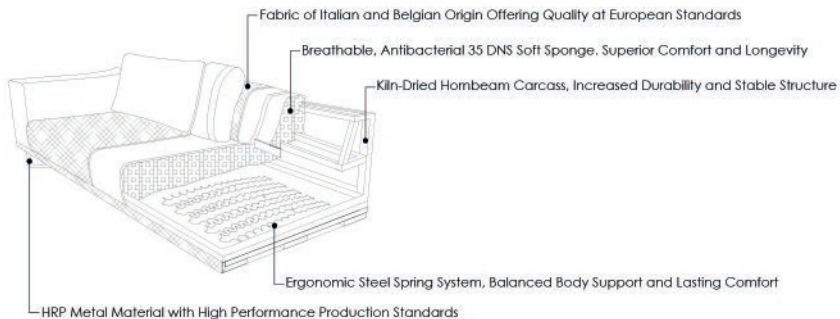

Every Corner
GIVES PEACE

STATU

CORNER | LARGE |

Statu Collection

Mastery in Every Detail

Designed with the needs of modern homes and more compact living spaces in mind, its simple lines, free of unnecessary details, combined with a high level of comfort, create the most inviting corner of your home.