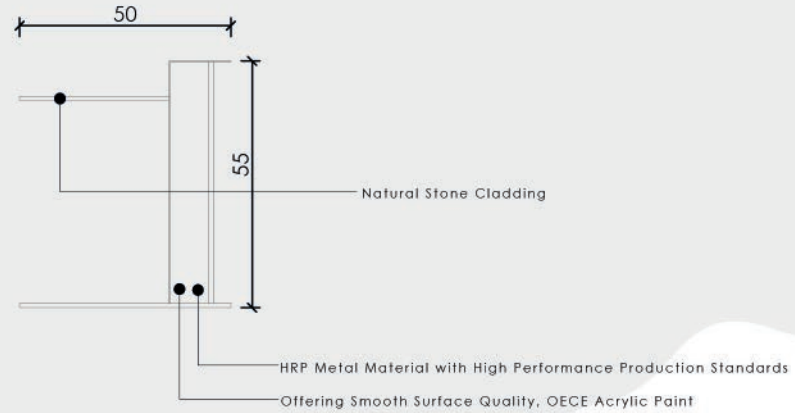

TOUCHES THAT COMPLETE THE SPACE

Tuna Collection

Side table