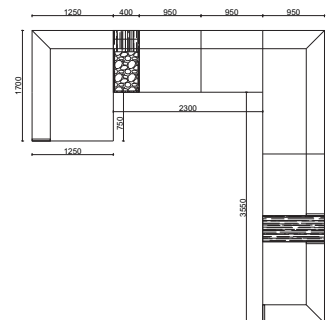

CORNER | X-LARGE |

Contra Collection

Comfort is on the Corner

This modern and spacious corner sofa set combines comfort and functionality in a stylish design. Its high-quality fabric in neutral tones and ergonomic design guarantees maximum comfort for your family and guests.