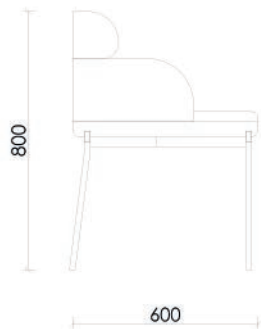

CHAIR

Benny Collection

Lean Back, Trust Your Style

It has a contemporary design that combines simple metal legs with comfortable and plump upholstery, offering both elegance and comfort. The chair is upholstered in a textured fabric in dark brown or dark chocolate, which has a warm and rich appearance.