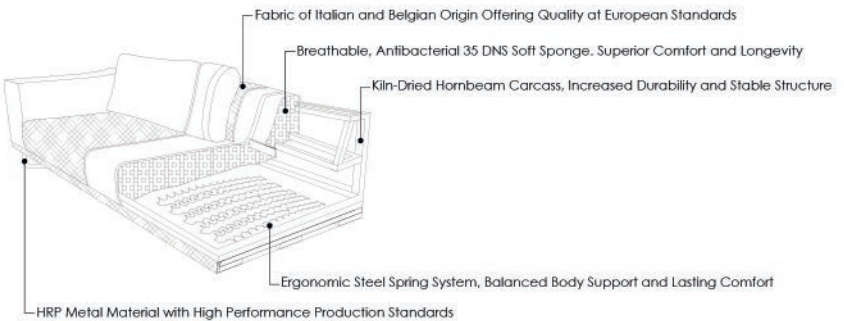

Comfort and Practicality
MEET IN THE CORNER

CORNER | RELAX

North Collection

Comfort with Every Detail Considered

It combines the elegance and functional intelligence required by modern living. With its optimized dimensions of 300x170 cm, it offers a spacious seating and relaxation experience even in narrow spaces, while making your life easier with its smart details.