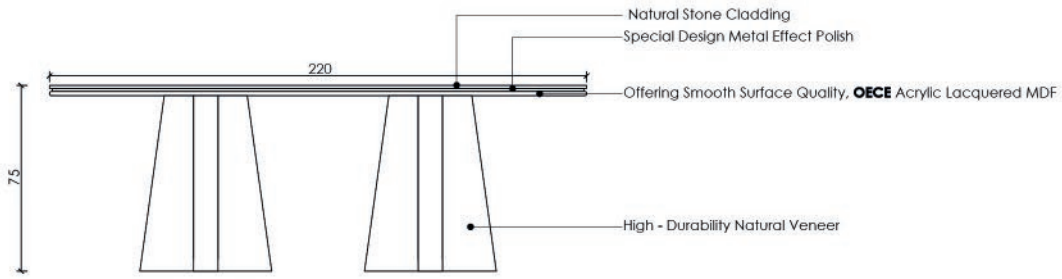

STRONG STANCE,
Timeless Elegance

TABLE

MILA Collection

Porcelain Table,

Unforgettable Moments

By combining architectural design and luxurious materials, it instantly adds a touch of solemnity and elegance to your space. The naturally veined white marble (or marble-look material) on the top exudes a timeless luxury that makes each piece unique.