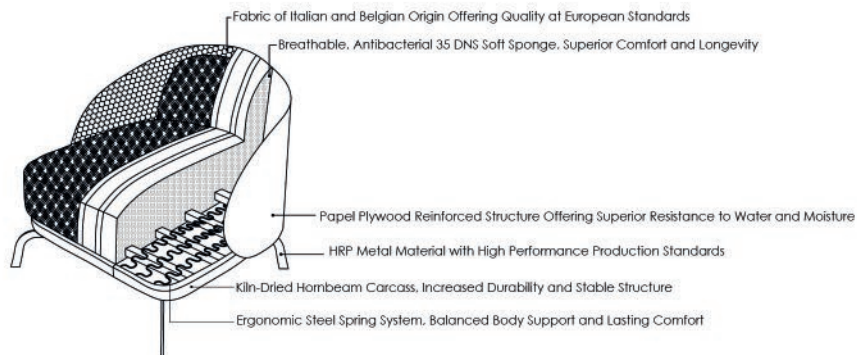

IT'S NOT A MATTER OF DECORATION,
It's a Matter of Attitude

NORTH

BERGERE

North Collection

A Single Touch That Adds Identity to a Place

With its bold, fluid forms and artistically patterned fabric, it's more than just a seating unit; it's a design statement that will become the focal point of your living space. This unique design embraces you ergonomically, adding a dynamic energy to any space.