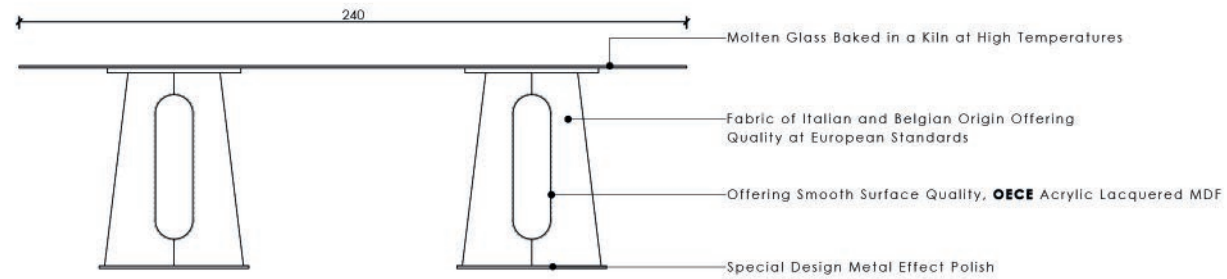

TUNA

Art on Your Desk.
THE HEART OF DESIGN

TABLE

Tuna Collection

A Soaring Expression with Design Details

A modern masterpiece that combines functionality and art. Its large, rectangular tabletop and uniquely textured surface are eye-catching, while its sculptural legs, which define the table's true character, fascinate everyone.