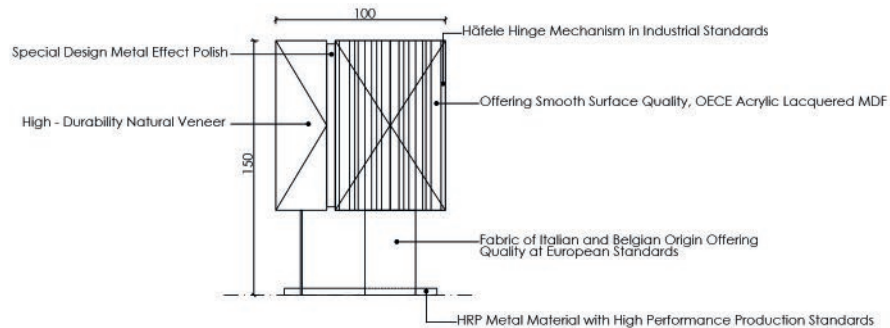

THE COMPLEMENT OF
QUIET ELEGANCE

STATU

BAR CABINET

Statu Collection

Minimalist Line, Maximalist Effect

Its slender metal legs and asymmetrical stance on its cylindrical base reflect the dynamism of modern art. While the doors offer a flawless and simple appearance when closed, they transform into an interior that reflects your personal taste when opened. Ideal for those who combine minimalism and luxury.