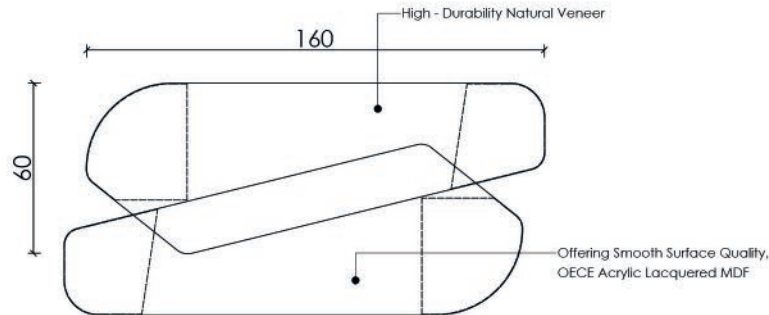

COFFEE TABLE

North Collection

Aesthetic Harmony of Contrast

It's designed using soft, organic forms instead of angular lines. These fluid lines add a modern and warm atmosphere to the space. The varying heights make the set visually more interesting and provide a layered display area for the objects placed on it.