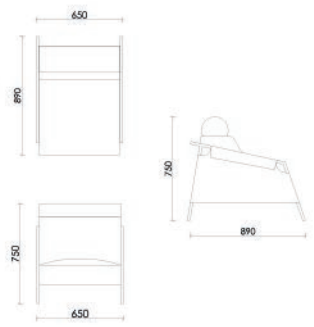

BERGERE

Tuna Collection

Elegance of Form, Quality of Material

This armchair, where minimalist design meets warm details, offers the perfect balance for modern living spaces. The combination of high-quality mélangé fabric and soft, supportive neck support transforms an ordinary seating experience into a moment of luxurious relaxation.