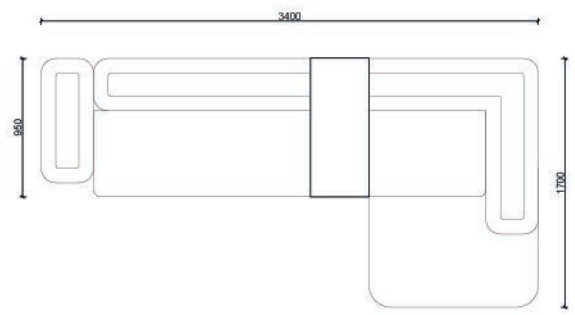

The Perfect Harmony
OF DESIGN AND RELAXATION

MILA

CORNER | RELAX

MILA Collection

Your Personal Luxury Space
 The wide, deep seating area and integrated long recliner provide the ideal escape for watching a movie, reading a book, or simply relaxing. The stylish, dark coffee table between the armchairs adds a modern, edgy touch while providing practical use.