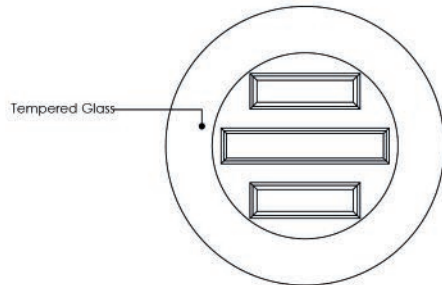

DANCE OF WOOD,
GLASS AND METAL

STATU

COFFEE TABLE

Statu Collection

Maetery in Every Detail

This set of two coffee tables is designed to add instant luxury and modernity to your living space. Created with a bold blend of textures and materials, these pieces create a sculptural effect in the center of your living room.