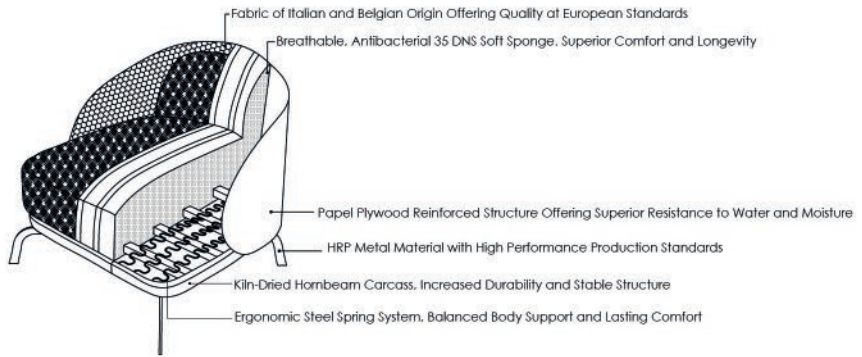

Unique Form.
UNRIVALED COMFORT

BERGERE

Statu Collection

The Circular Expression of Comfort

It transcends the classic understanding of seating furniture, creating a modern sculptural form in your space. Meticulously designed in every detail, this piece is ideal for those seeking both aesthetics and functionality.