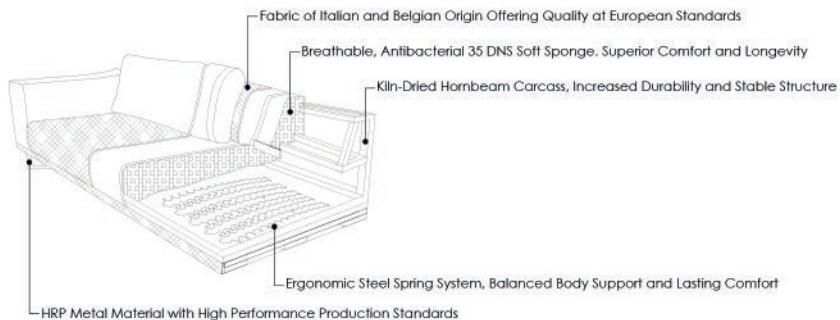

Relax Freely.
MOVE WITH STYLE

CONTRA

CORNER | RELAX

Contra Collection

Comfort in Every Corner, Elegance Everywhere

The sofa has a design that redefines outdoor living. Its wide, curved wooden frame and modern metal accents underneath highlight both its durability and sophisticated aesthetic.