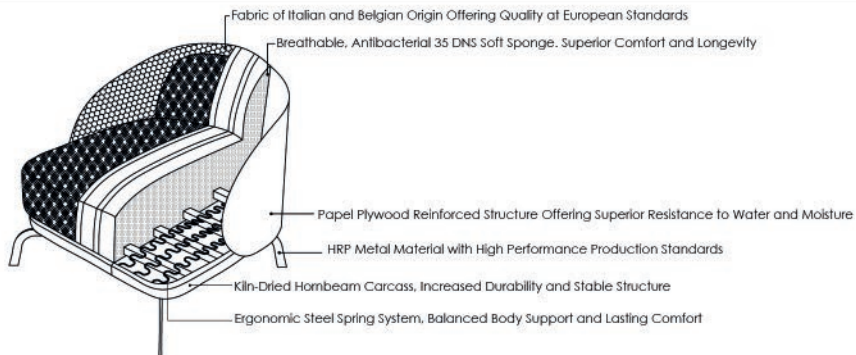

THE PEAK OF SINGLE COMFORT

BERGERE

Contra Collection

Minimalist Lines

These elegant armchairs are the perfect embodiment of modern and sophisticated design. Their sharp, minimalist lines, combined with their stylish dark wood or metal frame, add a touch of class to your living space.