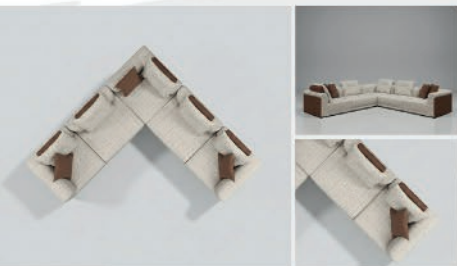

CORNER | LARGE |

Statu Collection

Mastery in Every Detail

Designed with the needs of modern homes and more compact living spaces in mind, its simple lines, free of unnecessary details, combined with a high level of comfort, create the most inviting corner of your home.