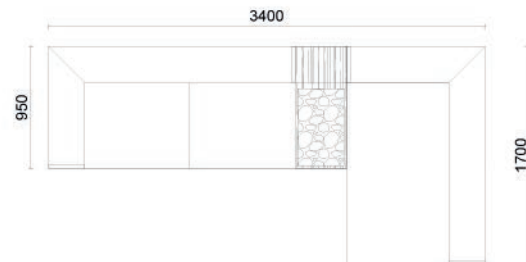

CORNER | RELAX

Contra Collection

Comfort in Every Corner, Elegance Everywhere

The sofa has a design that redefines outdoor living. Its wide, curved wooden frame and modern metal accents underneath highlight both its durability and sophisticated aesthetic.