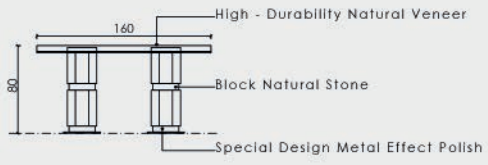

TOUCHES THAT COMPLETE THE SPACE

Contra Collection

Marble dresser