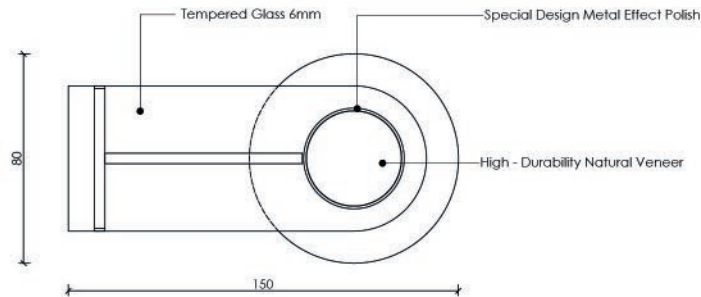

THE FOCAL POINT
OF YOUR SPACE

COFFEE TABLE

MILA Collection

Geometric Elegance

A multi-layered and sophisticated design that elevates living room aesthetics to a whole new level. Combining the sharp lines of a rectangle with the fluidity of a circular form, this coffee table is a perfect example of geometric contrast. Its glossy dark surface adds a touch of luxury, while its slender gold metal legs add a modern lightness and sparkle to the design.