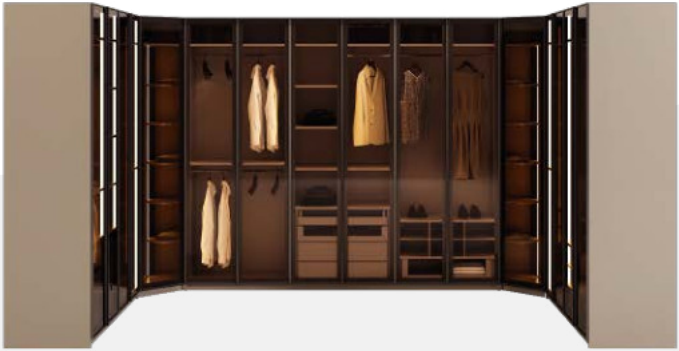

NISH DRESSING CLOSET

The cabinet begins or ends flush with the wall. This prevents it from creating the impression of a protruding, heavy, and cumbersome piece of furniture. It feels like part of the wall, giving the space a more organized, spacious, and minimalist look.

It can be custom produced in any desired size.