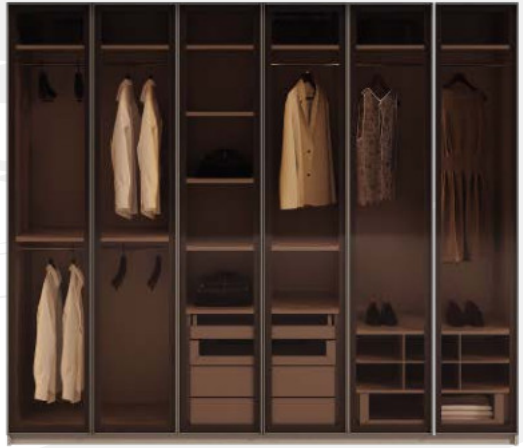

NISH DRESSING CLOSET

The cabinet begins or ends flush with the wall. This prevents it from creating the impression of a protruding, heavy, and cumbersome piece of furniture. It feels like part of the wall, giving the space a more organized, spacious, and minimalist look.

It can be custom produced in any desired size.