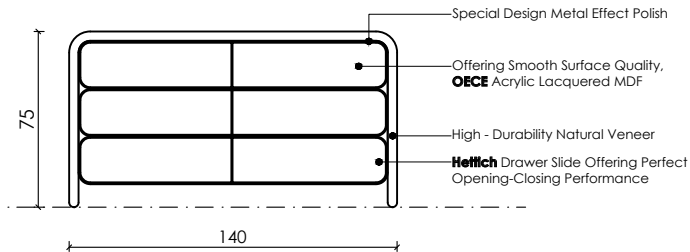

*Your Room's
New Focal Point*

DRESSER MIRROR

North Collection

Meet Your Reflection in the Mirror

This modern-style dresser and mirror set instantly adds elegance to your bedroom. Its dark frame and six spacious drawers offer a storage solution that's both aesthetic and functional. The oval-shaped mirror opens up the space and makes your daily preparation ritual a joyful experience. Bring order to your home with a simple yet sophisticated touch.