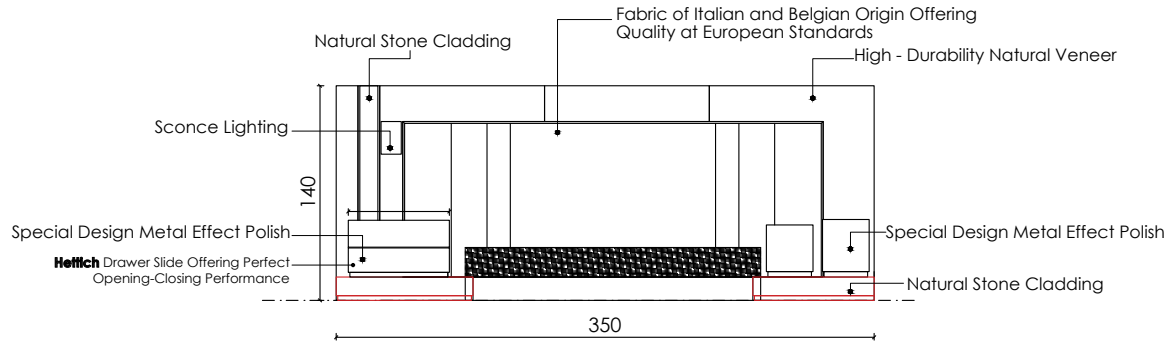

Production and Assembly

Design and Project Planning

Architectural Details

The aesthetics and functionality that form the foundation of a project come to life in our technical drawings. Every line, material selection, and measurement is carefully planned to reflect our quality standards.

j u s t f o r y o u !

CONTRA COLLECTION

Luxurious Details.

DEEP PEACE

BEDSTEAD

Contra Collection

Comfort Meets Art

The headboard, where dark brown wood meets a stylish beige leather/fabric panel, is enriched with green marble details on the sides. This contrast instantly adds depth and luxury to the room.