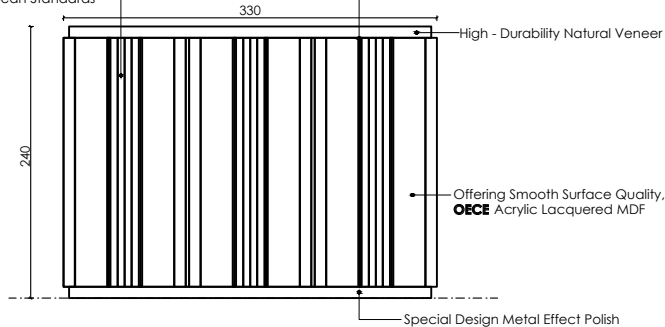

Fabric of Italian and Belgian Origin Offering Quality at European Standards

Special Design Metal Effect Polish

330

High - Durability Natural Veneer

240

Offering Smooth Surface Quality, **OECE** Acrylic Lacquered MDF

Special Design Metal Effect Polish