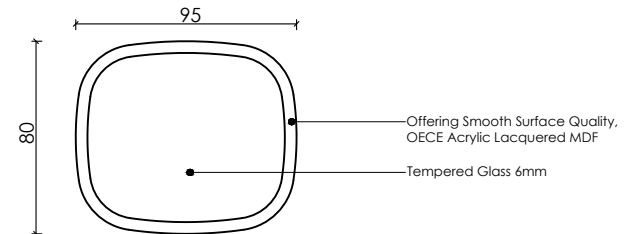

*Your Room's
New Focal Point*

DRESSER MIRROR

North Collection

Meet Your Reflection in the Mirror

This modern-style dresser and mirror set instantly adds elegance to your bedroom. Its dark frame and six spacious drawers offer a storage solution that's both aesthetic and functional. The oval-shaped mirror opens up the space and makes your daily preparation ritual a joyful experience. Bring order to your home with a simple yet sophisticated touch.