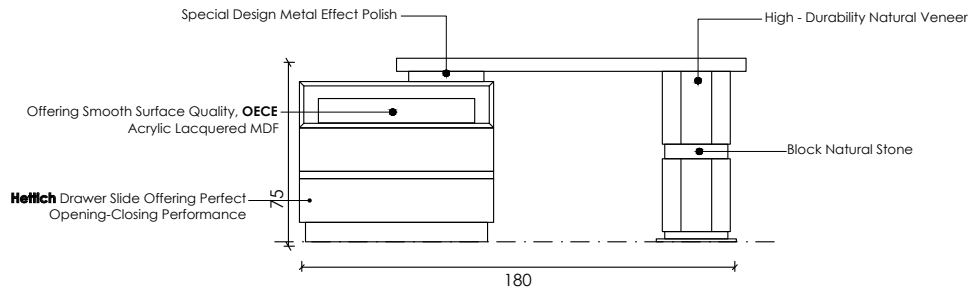

Production and Assembly

Design and Project Planning

Architectural Details

The aesthetics and functionality that form the foundation of a project come to life in our technical drawings. Every line, material selection, and measurement is carefully planned to reflect our quality standards.

*A Special Corner for
Your Elegance*

DRESSER MIRROR

Contra Collection

**Aesthetics in Every Detail,
Inspiration in Every Look**
The dark wood texture combines with minimalist lines to add a sophisticated air to your room, while the round mirror provides a modern and artistic touch. The round form of the mirror adds softness and depth to the space, while the black details on its frame provide a modern and striking look.