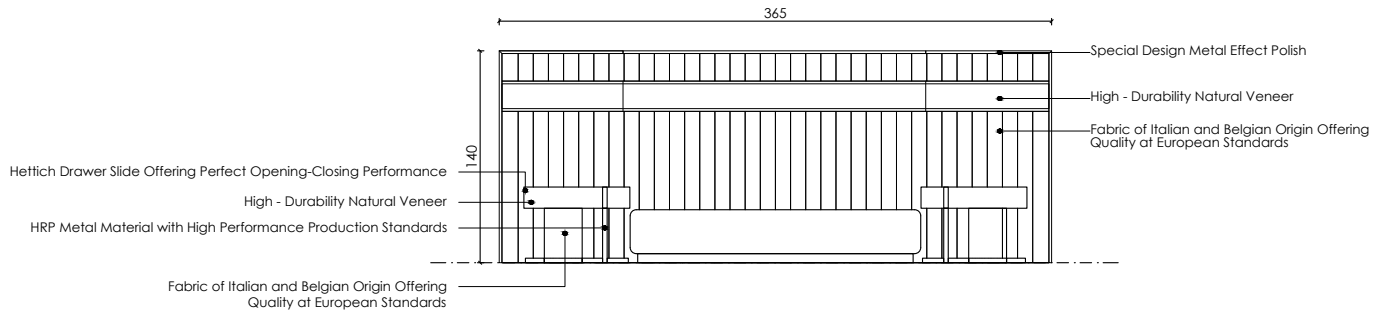

BEDSTEAD

Statu Collection

Luxurious Details, Deep Relaxation

The STATU Bedstead Set, which will add a sophisticated touch to your bedroom, stands out with its modern design and superior materials. Its high and striking headboard, with its unique rhythm of cylindrical vertical panels, adds sculptural depth and movement to your room.